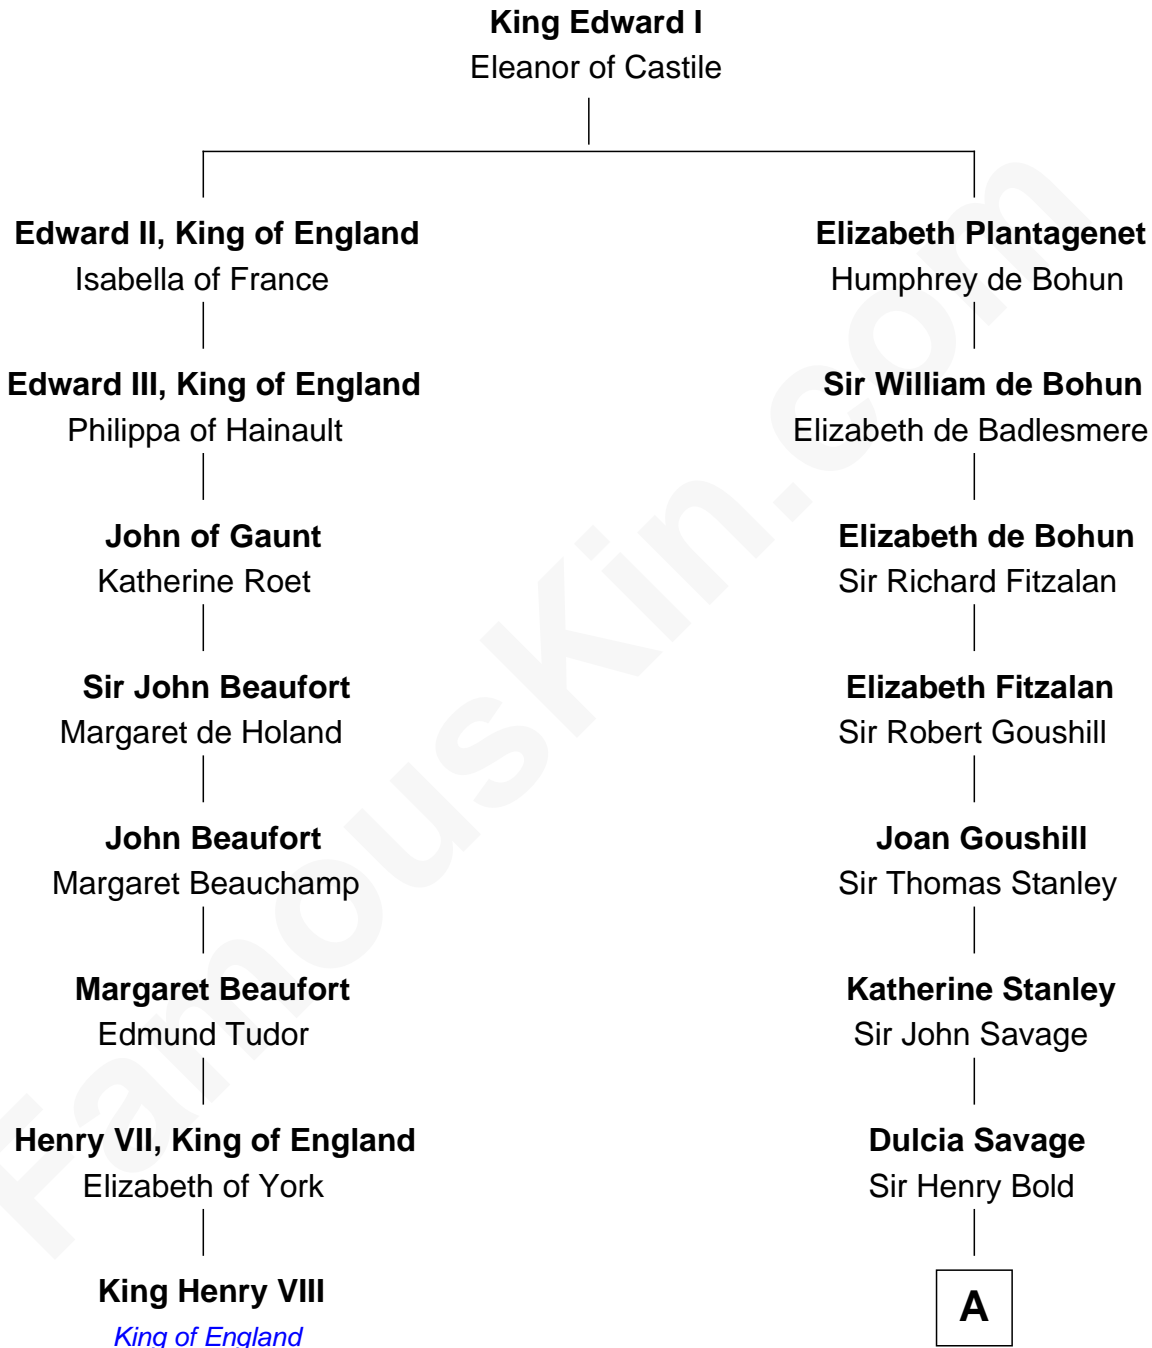

FamousKin.com Relationship Chart of

King Henry VIII

King of England

7th cousin 8 times removed of

James Madison

4th U.S. President

A

Maud Bold

4th U.S. President