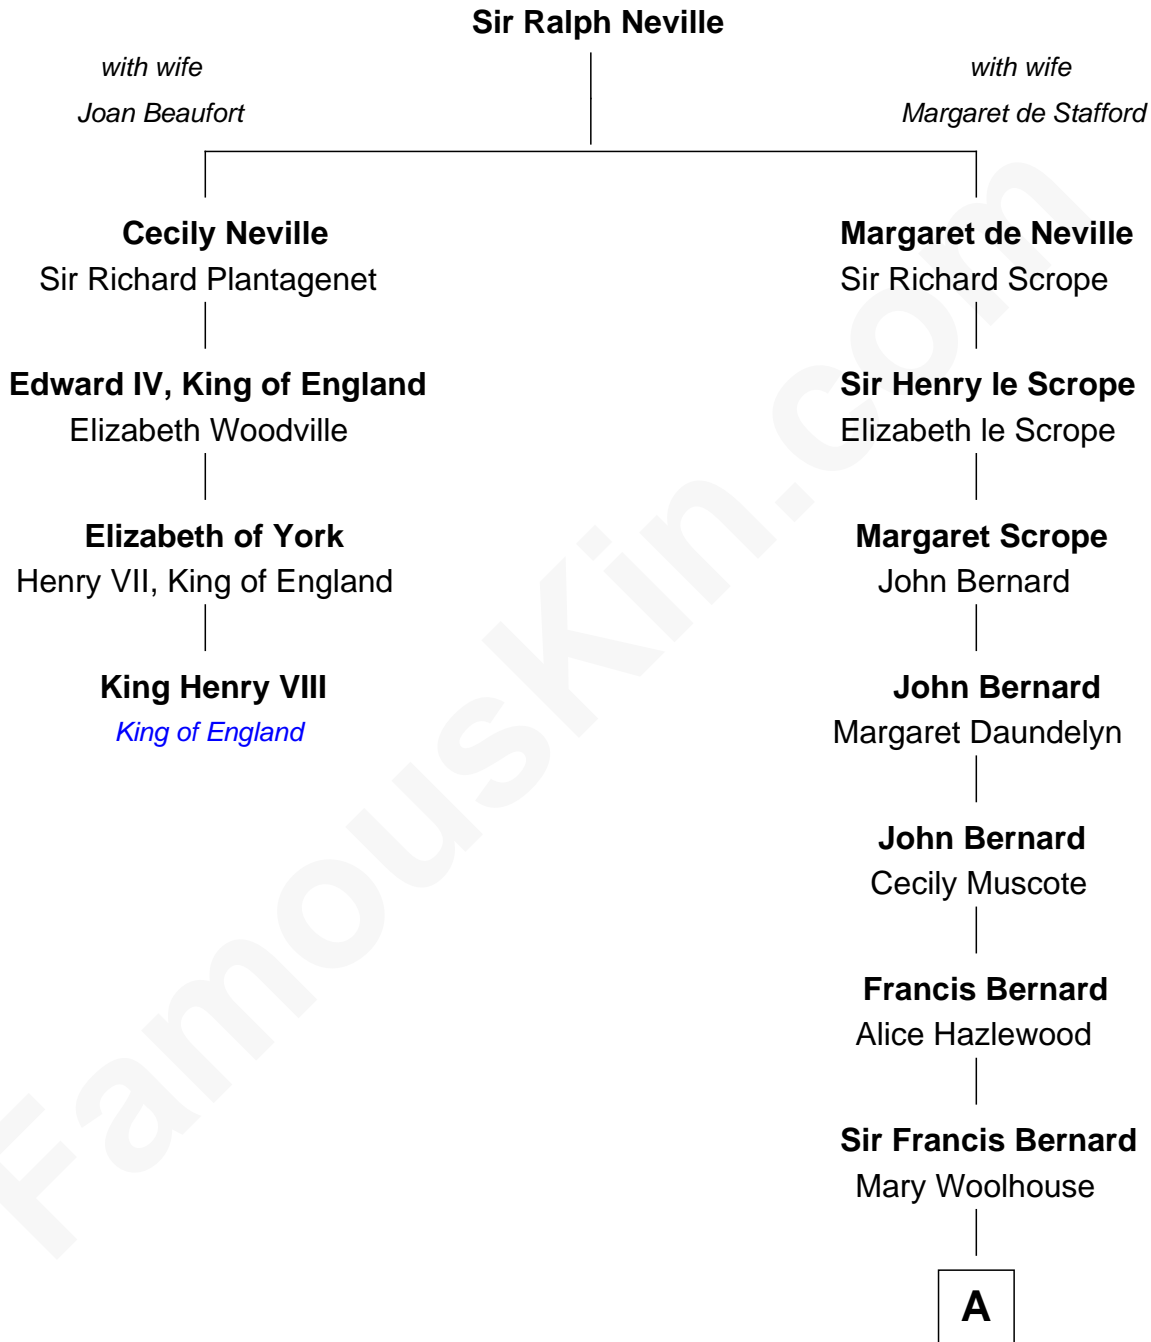

**FamousKin.com**  
**Relationship Chart of**  
**King Henry VIII**  
*King of England*

3rd cousin 8 times removed of

**James Madison**  
*4th U.S. President*

**A**

—  
**Margaret Bernard**

Daniel Gaines

—  
**Mary Gaines**

Col. John Catlett

—  
**Rebecca Catlett**

Francis Conway

—  
**Eleanor Rose Conway**

James Madison

—  
**James Madison**

*4th U.S. President*