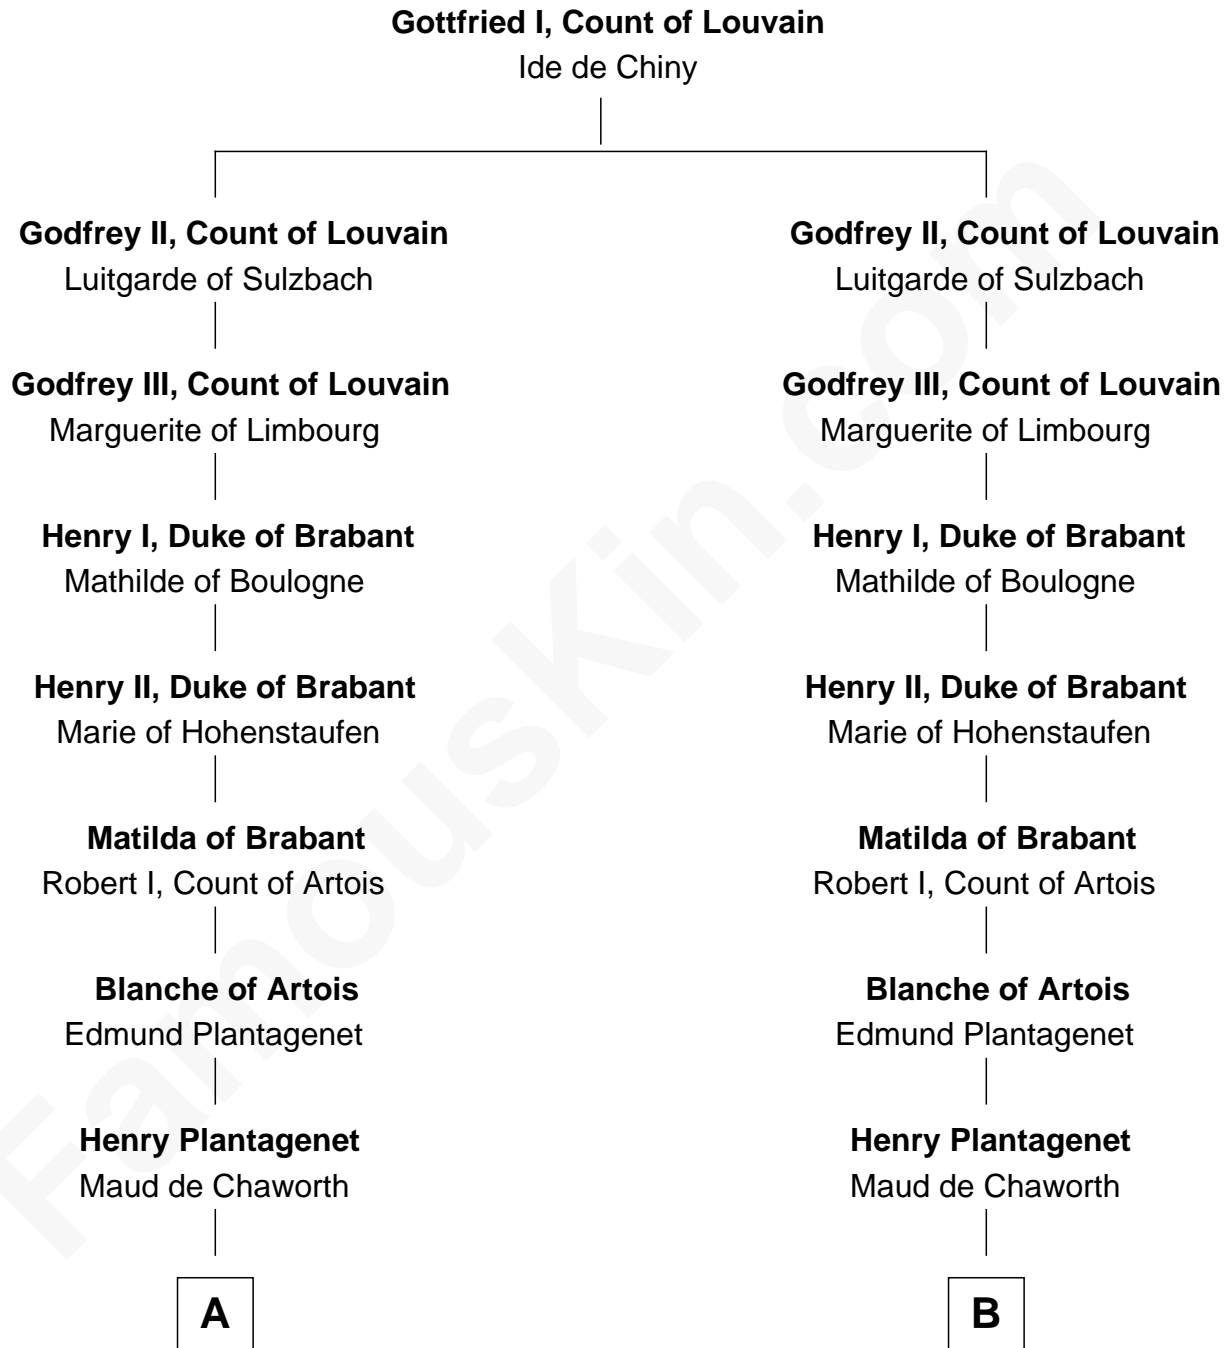

FamousKin.com
Relationship Chart of
King Henry VIII
King of England

13th cousin 8 times removed of

James Madison
4th U.S. President

C

Martha Eltonhead

Edwin Conway

Edwin Conway

Elizabeth Thornton

Francis Conway

Rebecca Catlett

Eleanor Rose Conway

James Madison

James Madison

4th U.S. President

FamousKin.com