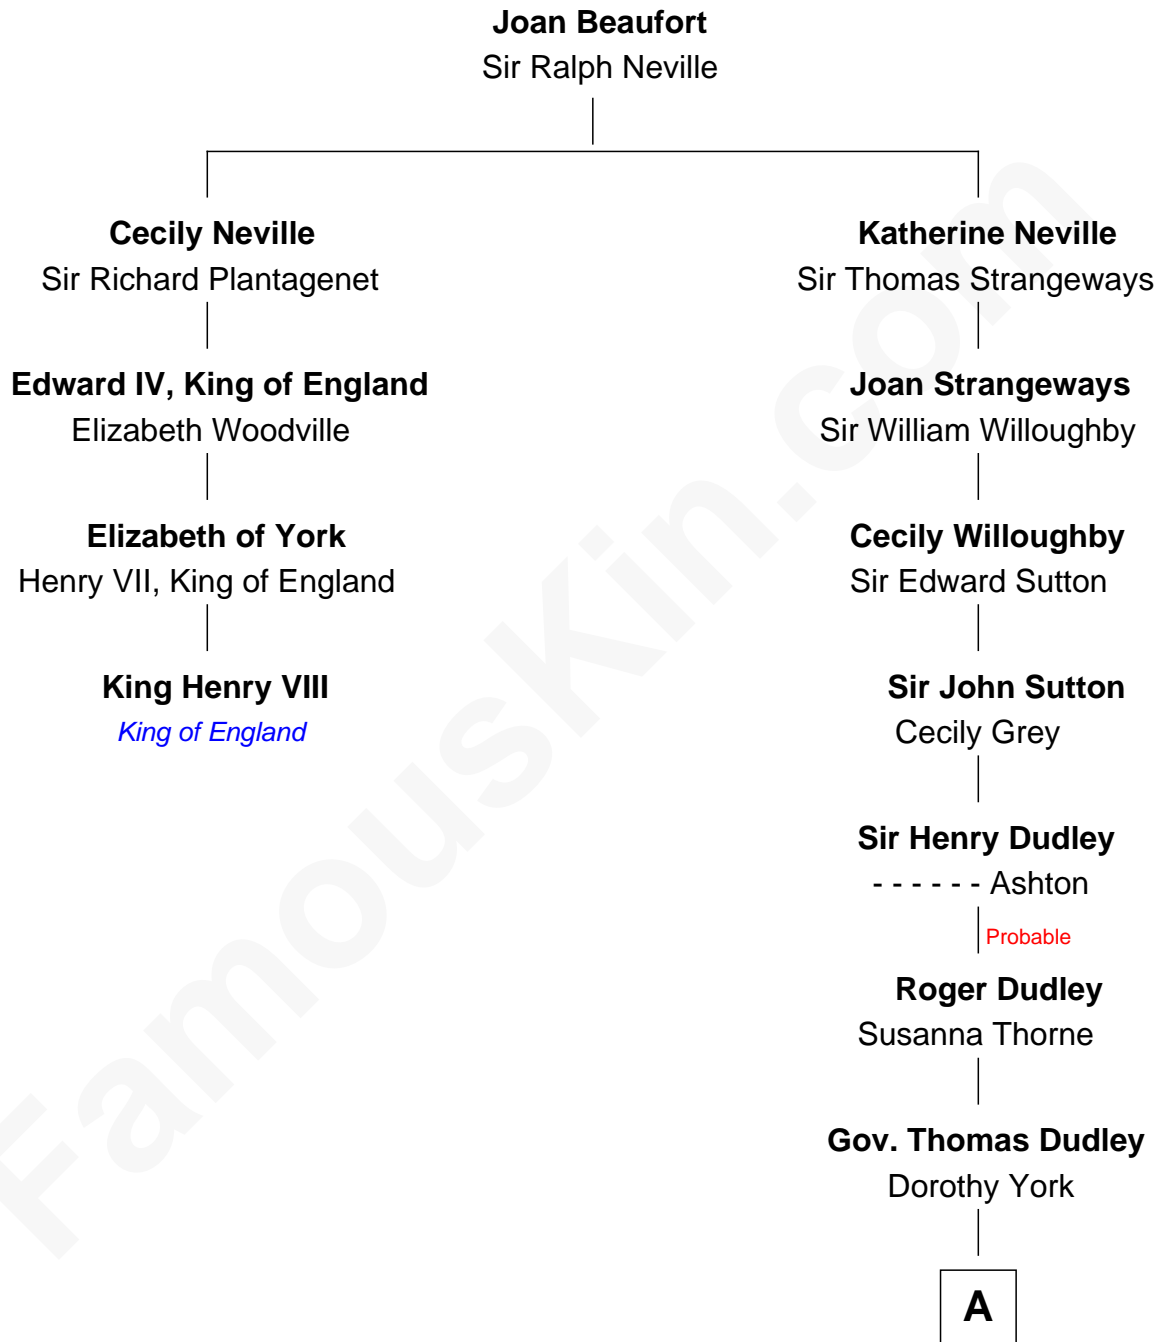

## Relationship Chart of

### King Henry VIII

*King of England*

3rd cousin 14 times removed of

### Bill Weld

*68th Governor of Massachusetts*

**A**

**Anne Dudley**

Gov. Simon Bradstreet

**John Bradstreet**

Sarah Perkins

**Dorothy Bradstreet**

Samuel Clark

**Dorothy Clark**

Elijah Porter

**Thomas Porter**

Ruth Allen

**Mary Porter**

Seth Low

**Harriet Low**