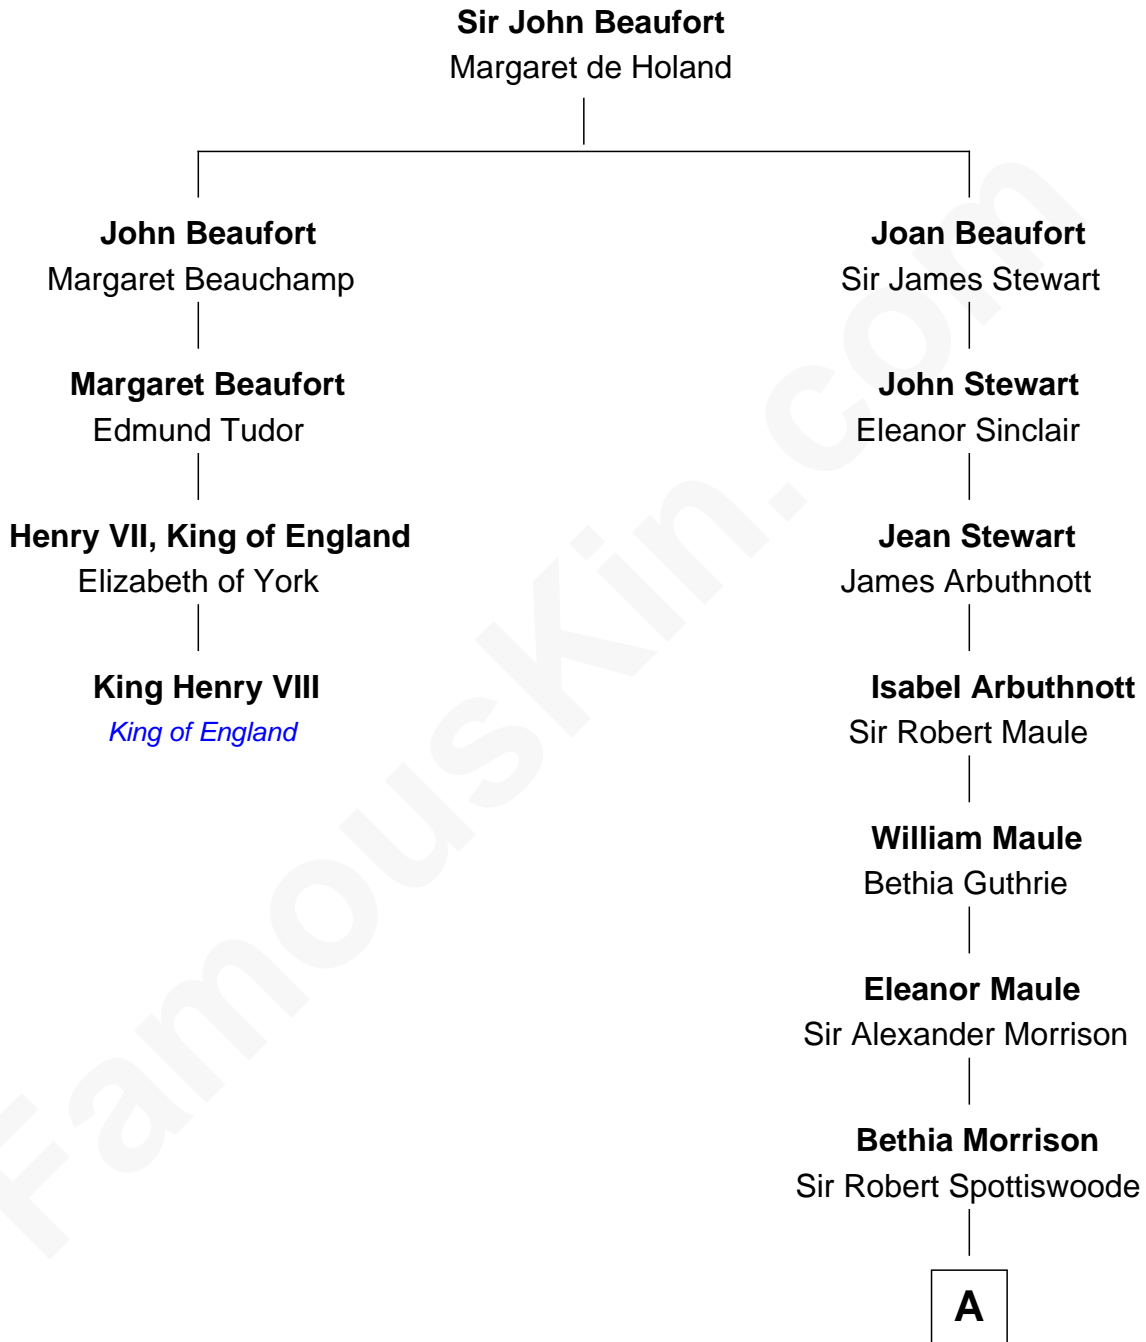

## Relationship Chart of

### King Henry VIII

*King of England*

3rd cousin 10 times removed of

**Helen Keller**  
*Author and Activist*

**A**

**Dr. Robert Spottiswoode**

Catherine Mercer

**Lt. Gov. Alexander Spotswood**

Anne Butler Brayne

**Anne Catherine Spotswood**

Col. Bernard Moore

**Col. Alexander Spotswood Moore**

Elizabeth Aylett

**Mary Fairfax Moore**

David Keller

**Arthur Henley Keller**