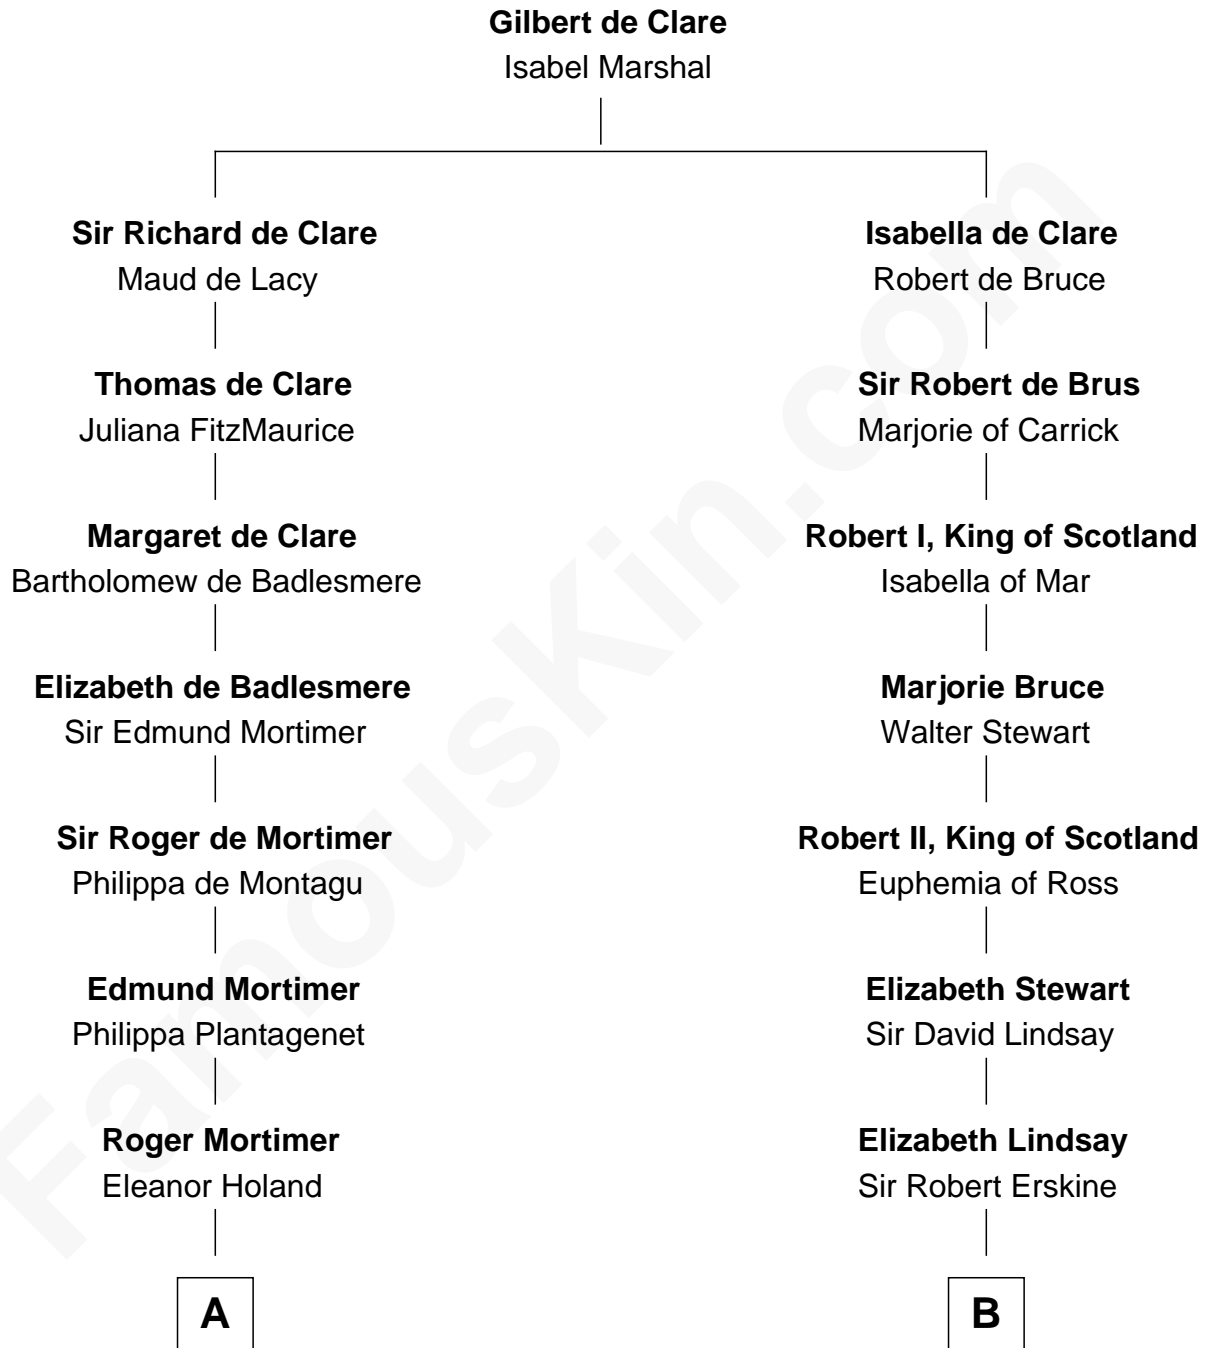

FamousKin.com
Relationship Chart of
King Henry VIII
King of England

11th cousin 5 times removed of

Philip Livingston
Signer of the Declaration of Independence

A

Anne de Mortimer

Richard of York

Sir Richard Plantagenet

Cecily Neville

Edward IV, King of England

Elizabeth Woodville

Elizabeth of York

Henry VII, King of England

King Henry VIII

King of England

B