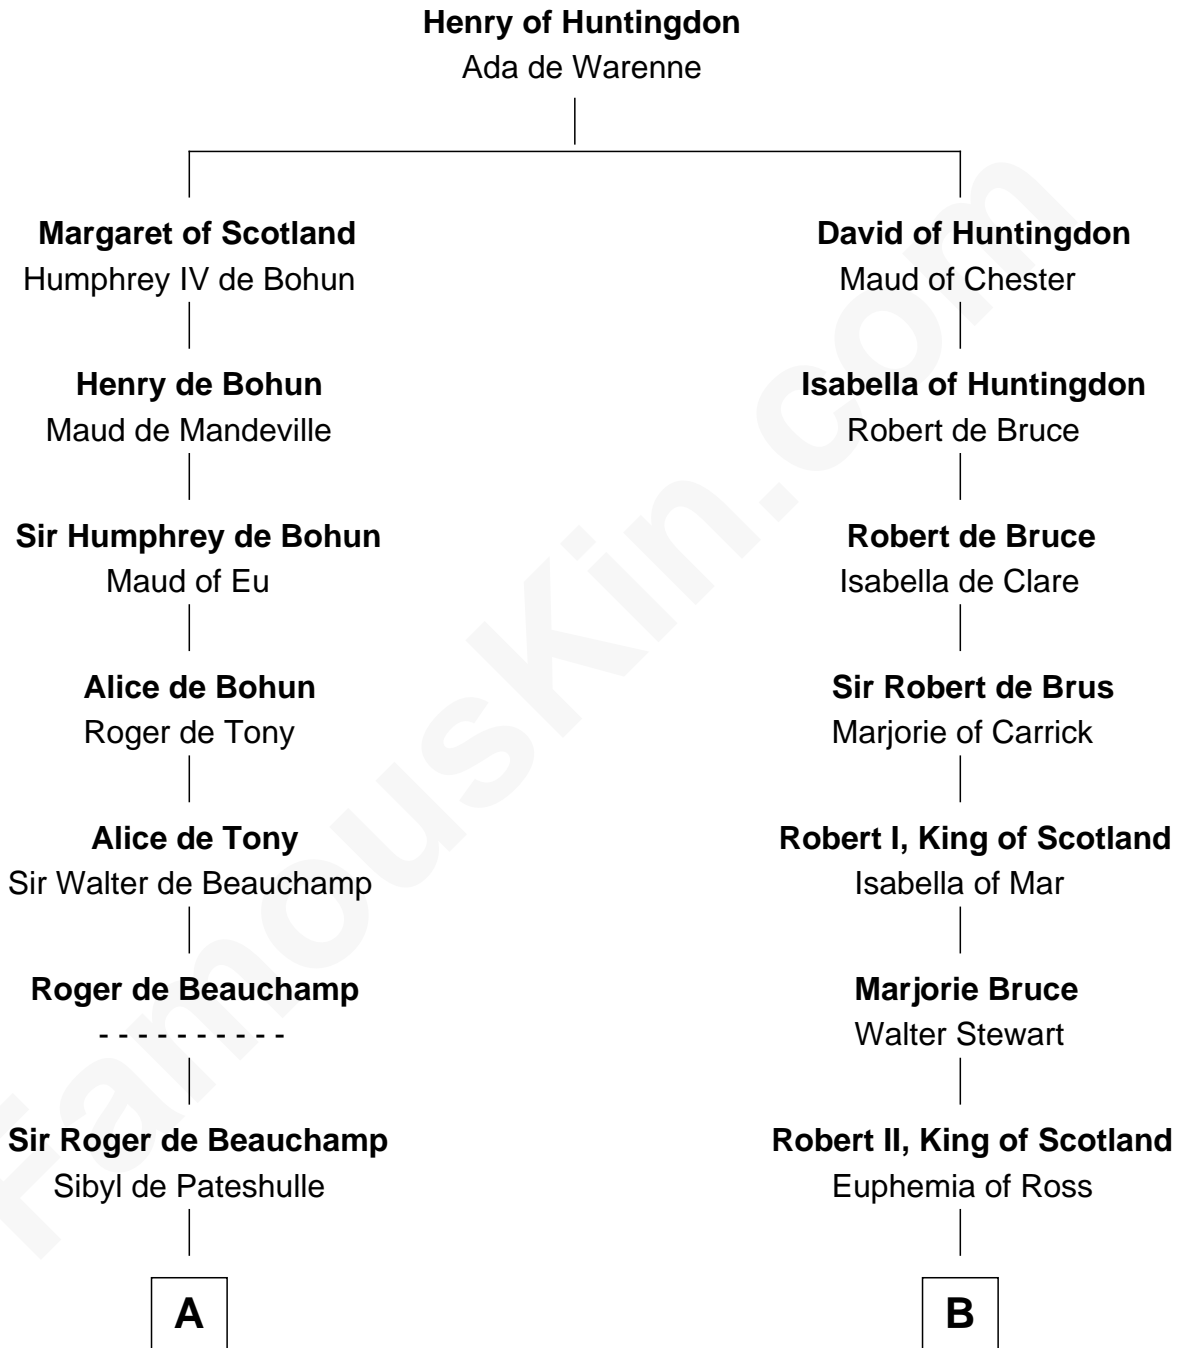

## Relationship Chart of

### King Henry VIII

*King of England*

13th cousin 5 times removed of

**Philip Livingston**  
*Signer of the Declaration of Independence*

C

Philip Livingston

Catrina Van Brugh

Philip Livingston