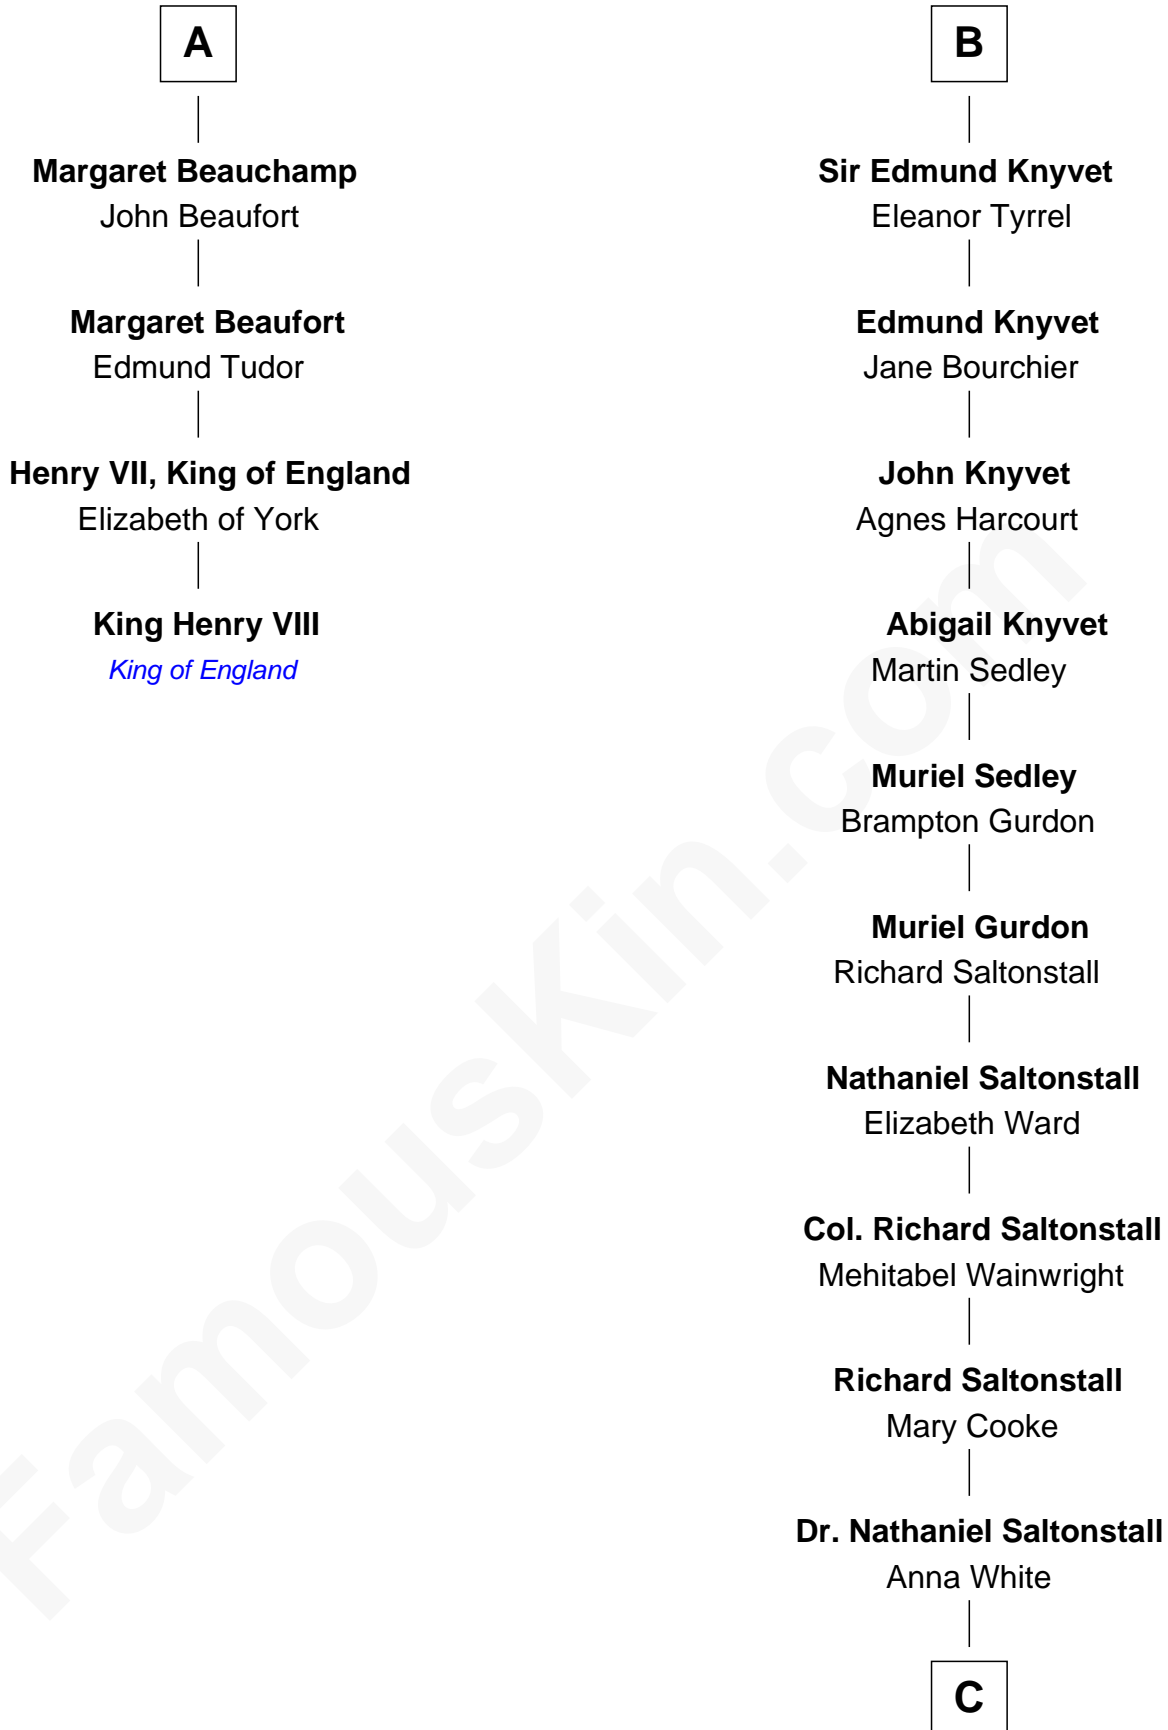

FamousKin.com
Relationship Chart of
King Henry VIII
King of England

10th cousin 10 times removed of
Leverett Saltonstall
55th Governor of Massachusetts

Sir Humphrey de Bohun
Maud of Eu

C

Leverett Saltonstall
Mary Elizabeth Sanders

Leverett Saltonstall
Rose Smith Lee

Richard Middlecott Saltonstall
Eleanor Brooks

Leverett Saltonstall
55th Governor of Massachusetts

FamousKin.com