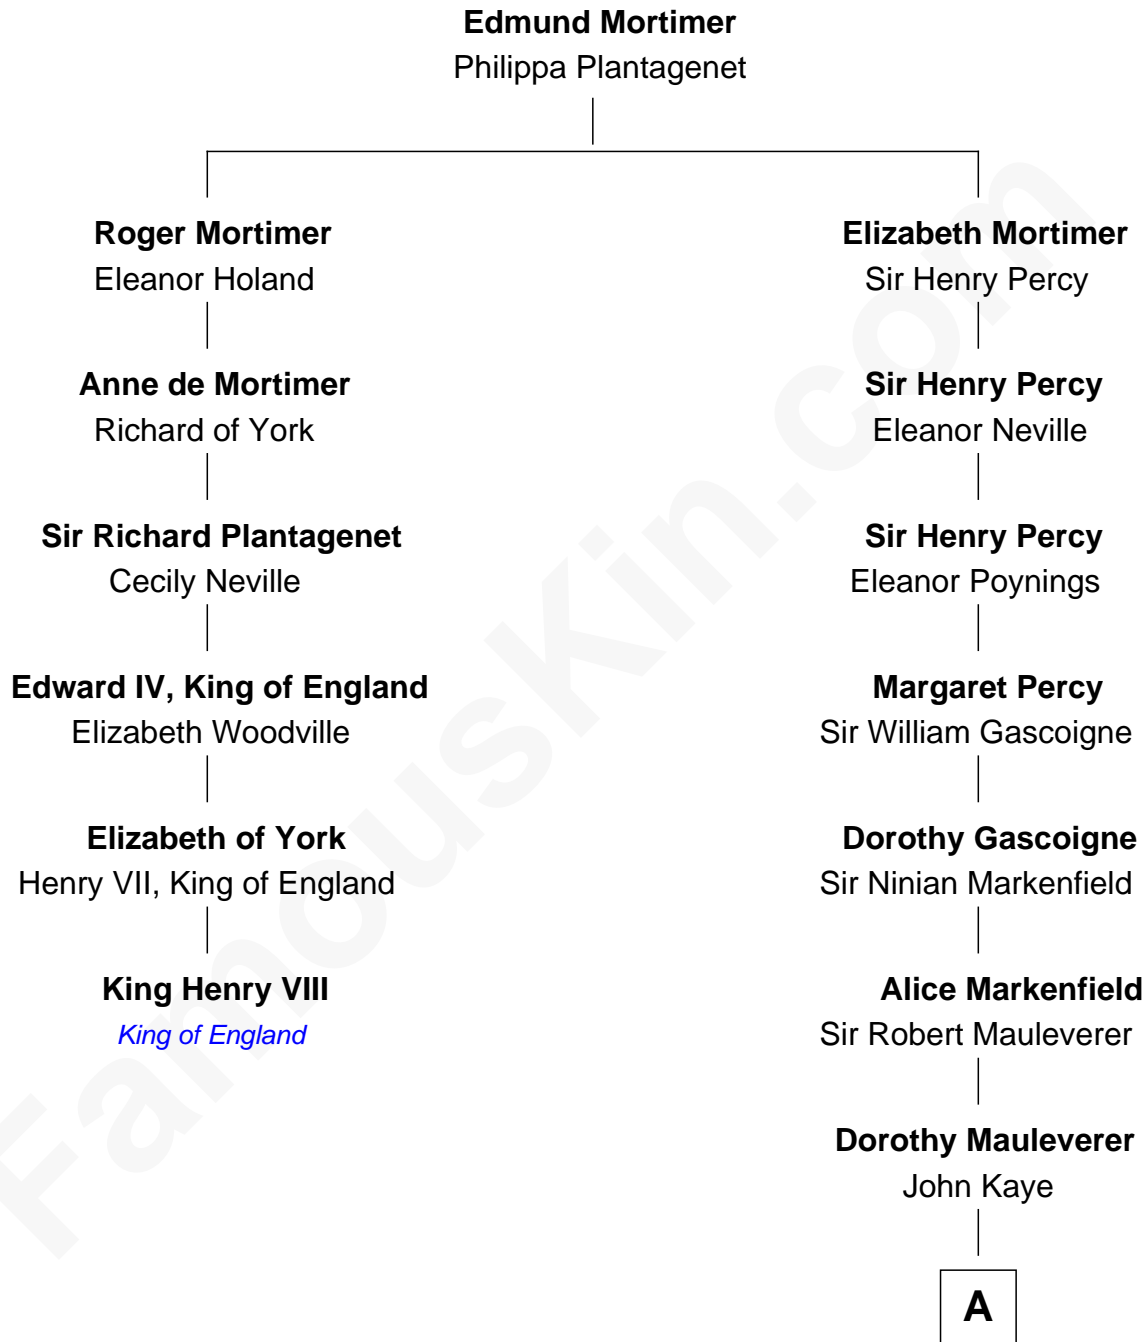

FamousKin.com
Relationship Chart of
King Henry VIII
King of England

5th cousin 12 times removed of
Leverett Saltonstall
55th Governor of Massachusetts

A

Robert Kaye

Anne Flower

Grace Kaye

Richard Saltonstall

Richard Saltonstall

Muriel Gurdon

Nathaniel Saltonstall

Elizabeth Ward

Col. Richard Saltonstall

Mehitabel Wainwright

Richard Saltonstall

Mary Cooke

Dr. Nathaniel Saltonstall

Anna White

Leverett Saltonstall

Mary Elizabeth Sanders

Leverett Saltonstall

Rose Smith Lee

Richard Middlecott Saltonstall

Eleanor Brooks

Leverett Saltonstall

55th Governor of Massachusetts