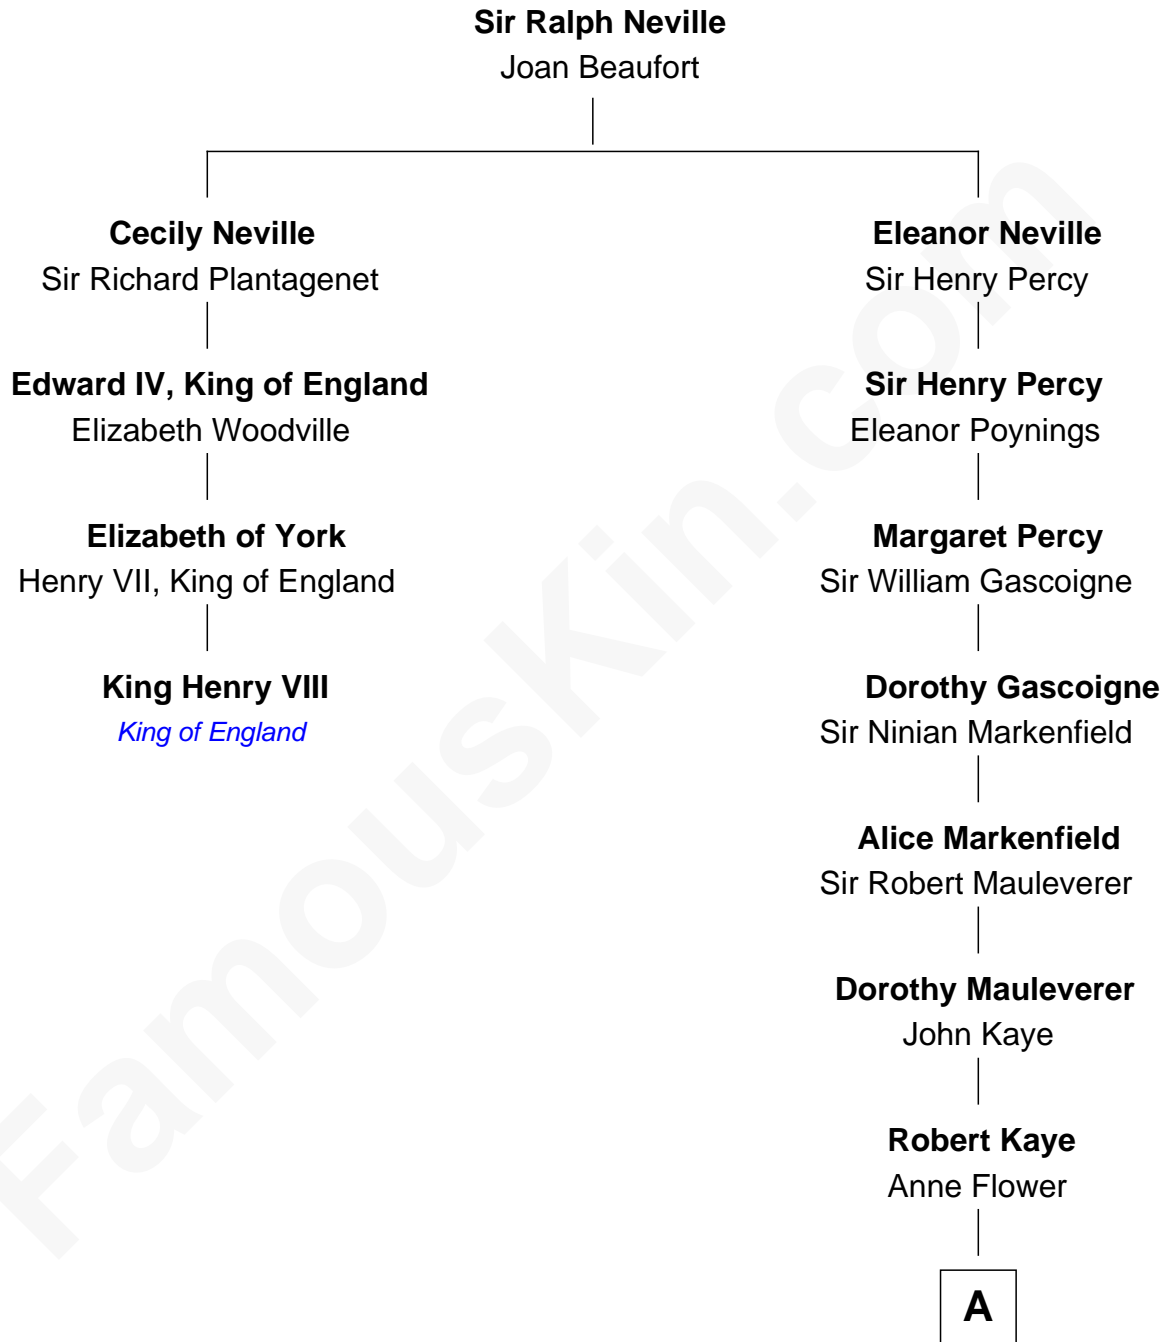

**FamousKin.com**  
**Relationship Chart of**  
**King Henry VIII**  
*King of England*

3rd cousin 13 times removed of  
**Leverett Saltonstall**  
*55th Governor of Massachusetts*

**A**

**Grace Kaye**

Richard Saltonstall

**Richard Saltonstall**

Muriel Gurdon

**Nathaniel Saltonstall**

Elizabeth Ward

**Col. Richard Saltonstall**

Mehitabel Wainwright

**Richard Saltonstall**

Mary Cooke

**Dr. Nathaniel Saltonstall**

Anna White

**Leverett Saltonstall**

Mary Elizabeth Sanders

**Leverett Saltonstall**

Rose Smith Lee

**Richard Middlecott Saltonstall**

Eleanor Brooks

**Leverett Saltonstall**

*55th Governor of Massachusetts*