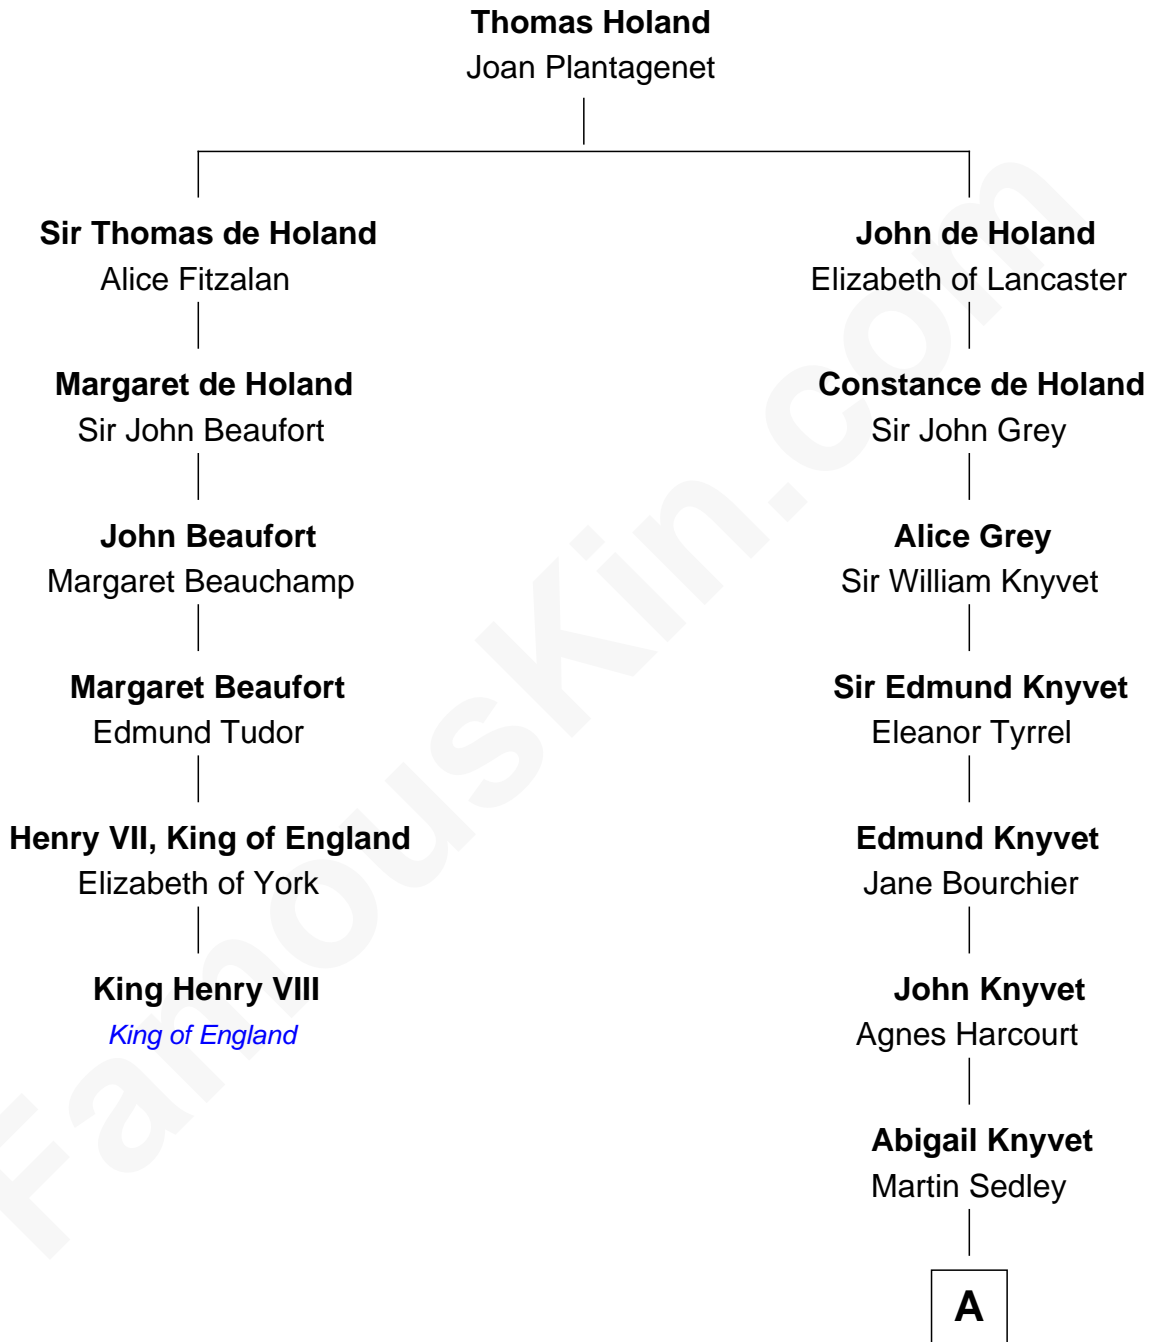

FamousKin.com
Relationship Chart of
King Henry VIII
King of England

5th cousin 11 times removed of
Leverett Saltonstall
55th Governor of Massachusetts

A

Muriel Sedley
Brampton Gurdon

Muriel Gurdon
Richard Saltonstall

Nathaniel Saltonstall
Elizabeth Ward

Col. Richard Saltonstall
Mehitabel Wainwright

Richard Saltonstall
Mary Cooke

Dr. Nathaniel Saltonstall
Anna White

Leverett Saltonstall
Mary Elizabeth Sanders

Leverett Saltonstall
Rose Smith Lee

Richard Middlecott Saltonstall
Eleanor Brooks

Leverett Saltonstall
55th Governor of Massachusetts