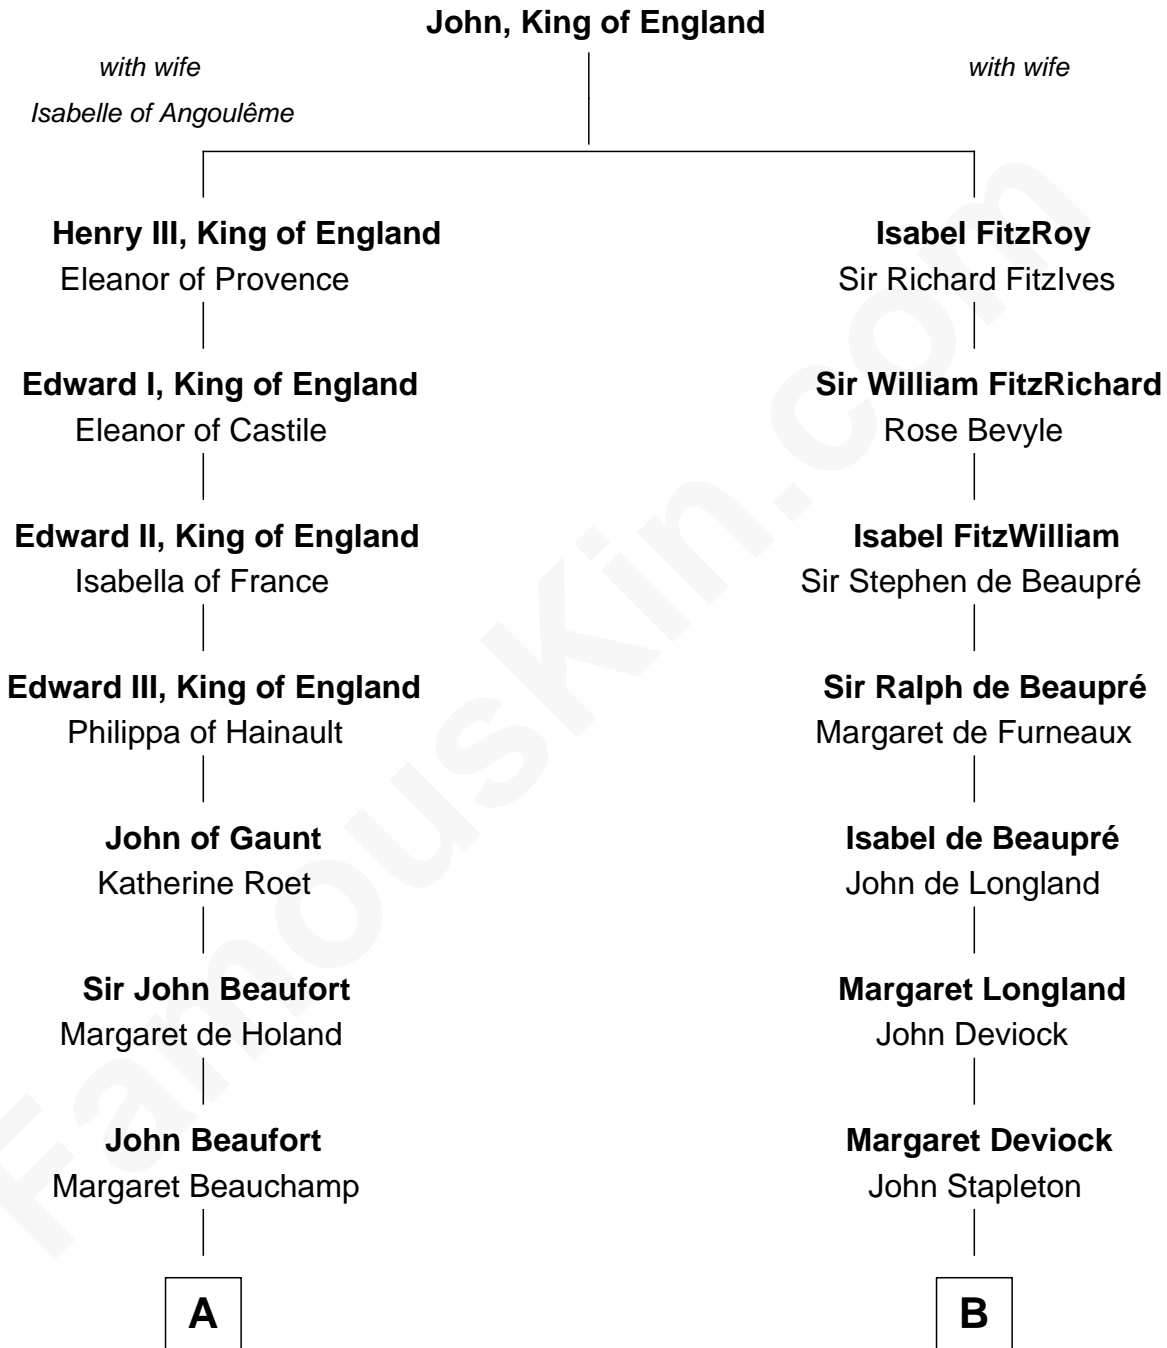

**FamousKin.com**  
**Relationship Chart of**  
**King Henry VIII**  
*King of England*

9th cousin 10 times removed of  
**Abraham Baldwin**  
*Signer of the U.S. Constitution*

**C**

**Timothy Baldwin**  
Bathsheba Stone

**Michael Baldwin**  
Lucy Dudley

**Abraham Baldwin**  
*Signer of the U.S. Constitution*

FamousKin.com