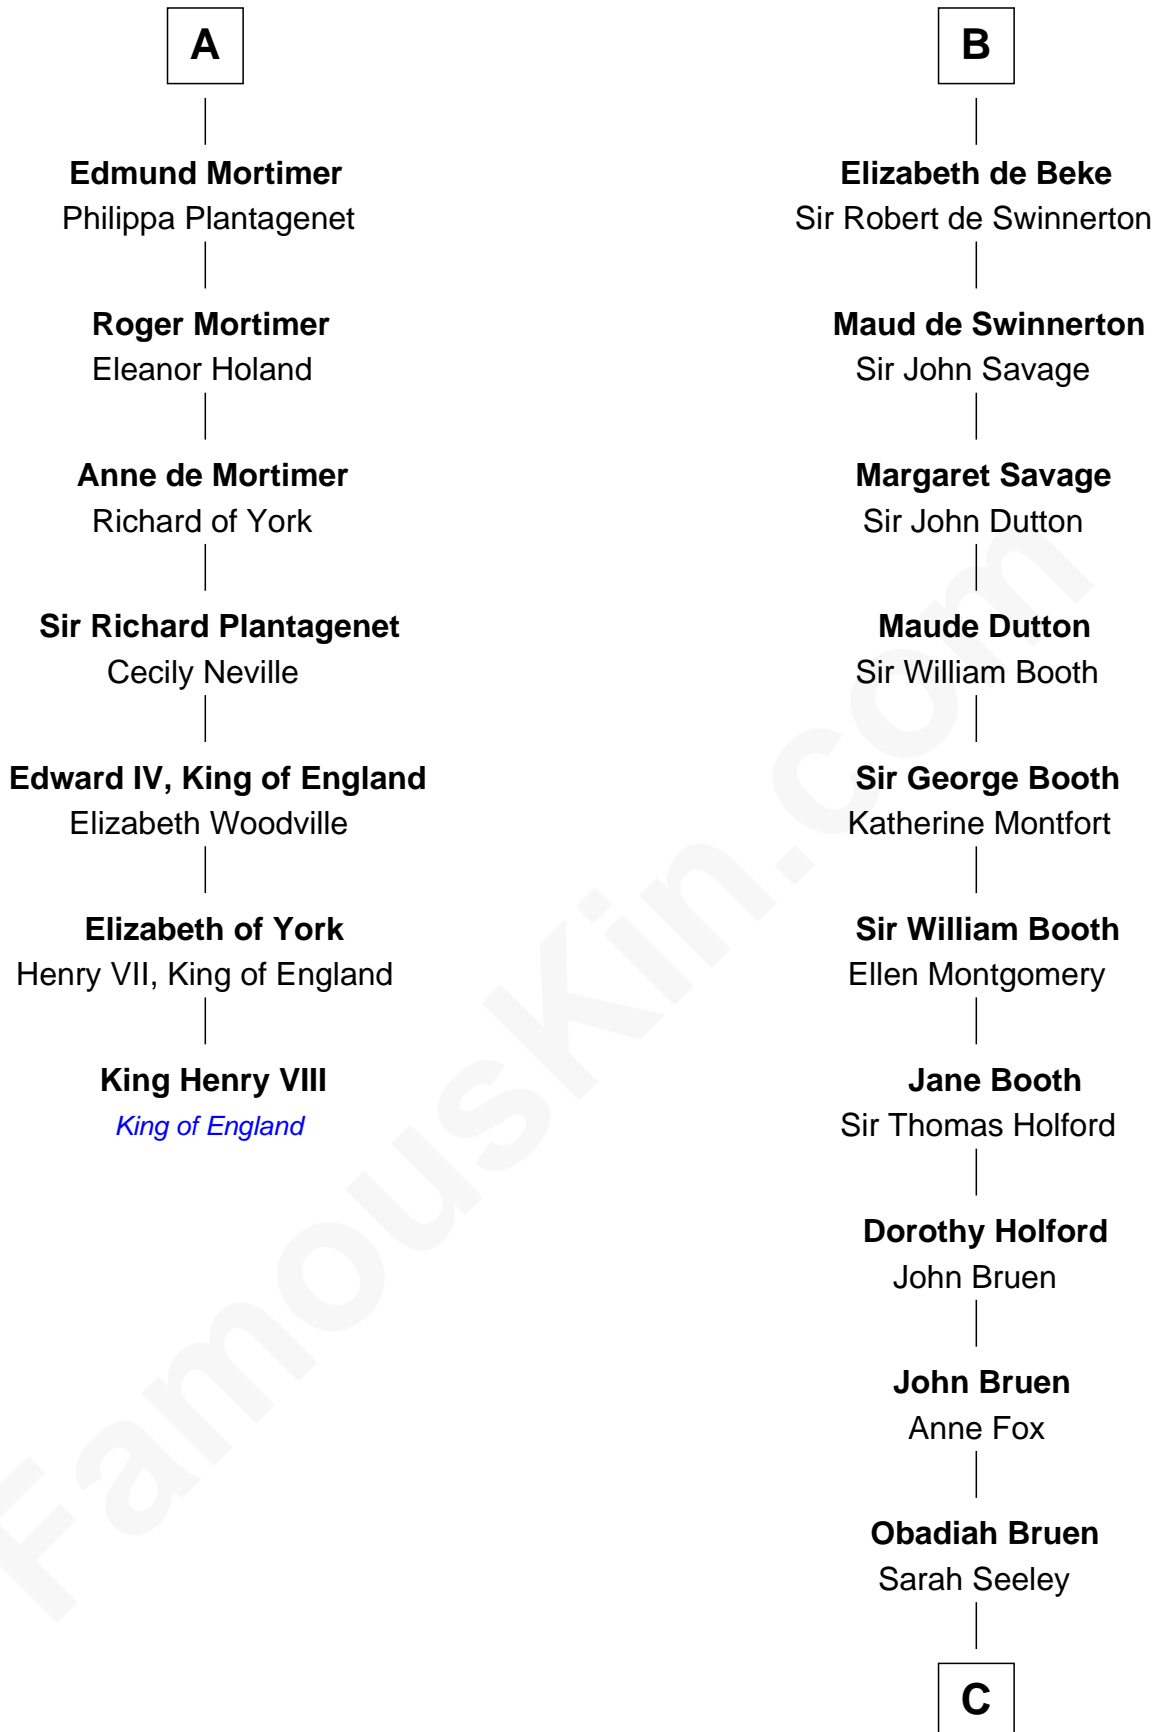

## Relationship Chart of

### King Henry VIII

*King of England*

13th cousin 8 times removed of

**Abraham Baldwin**  
*Signer of the U.S. Constitution*

**C**

—  
**Mary Bruen**

John Baldwin

—  
**Abigail Baldwin**

Samuel Baldwin

—  
**Timothy Baldwin**

Bathsheba Stone

—  
**Michael Baldwin**

Lucy Dudley

—  
**Abraham Baldwin**

*Signer of the U.S. Constitution*

FamousKin.com