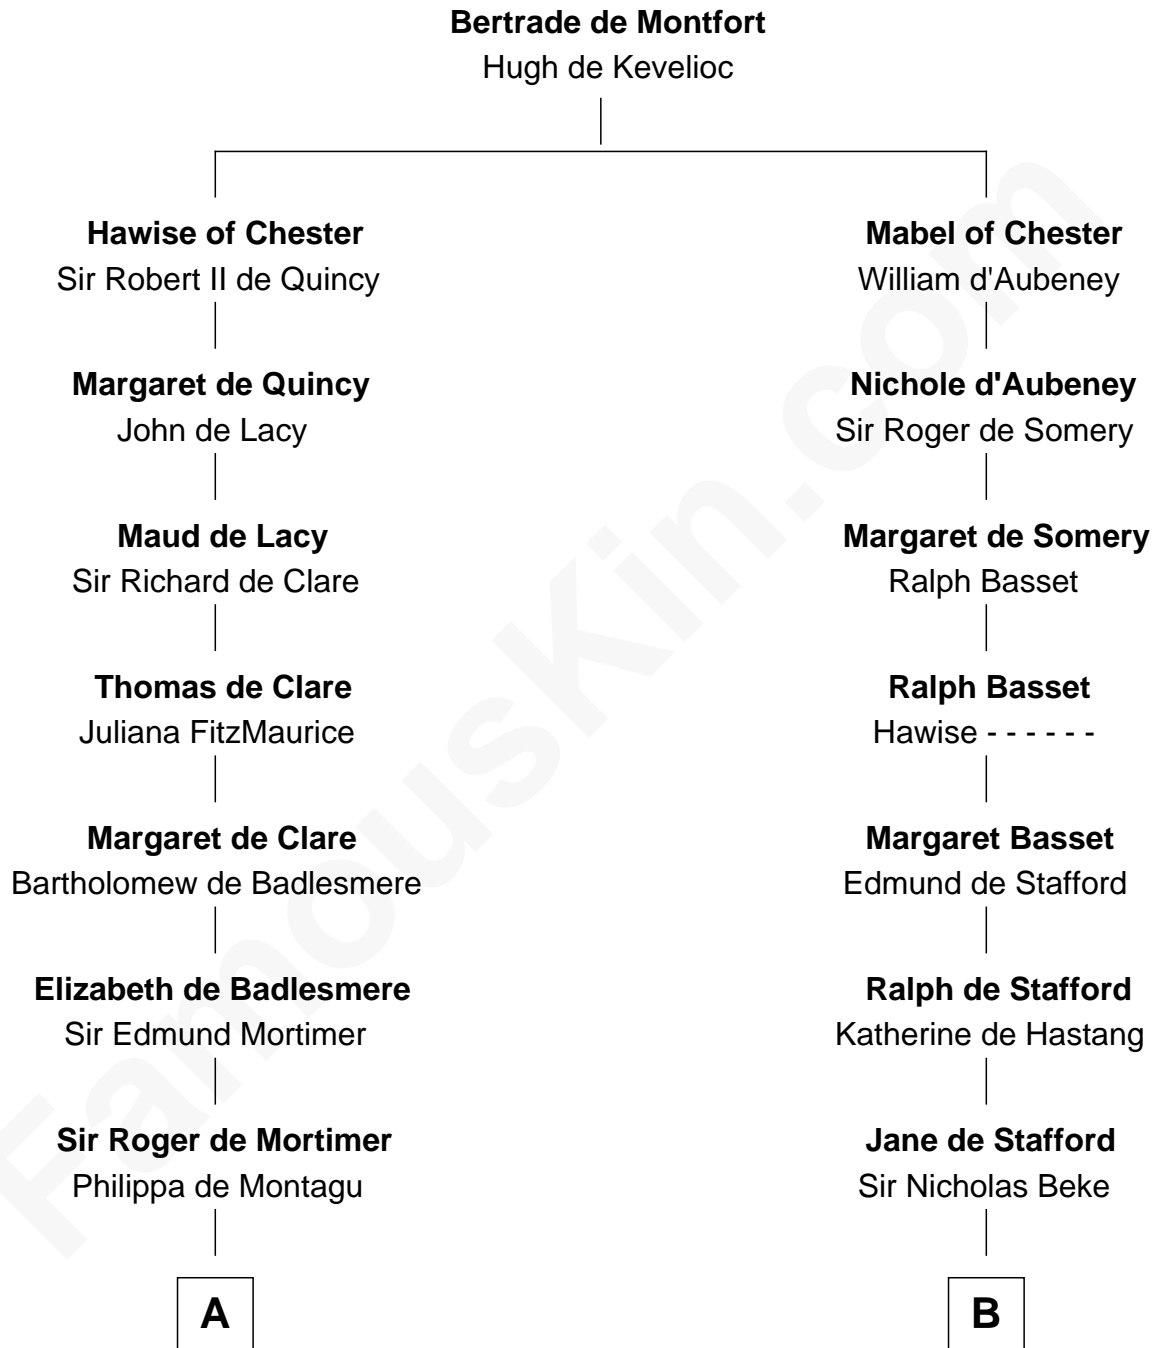

## Relationship Chart of

### King Henry VIII

*King of England*

13th cousin 8 times removed of

**Abraham Baldwin**  
*Signer of the U.S. Constitution*

**C**

—  
**Mary Bruen**

John Baldwin

—  
**Abigail Baldwin**

Samuel Baldwin

—  
**Timothy Baldwin**

Bathsheba Stone

—  
**Michael Baldwin**

Lucy Dudley

—  
**Abraham Baldwin**

*Signer of the U.S. Constitution*

FamousKin.com