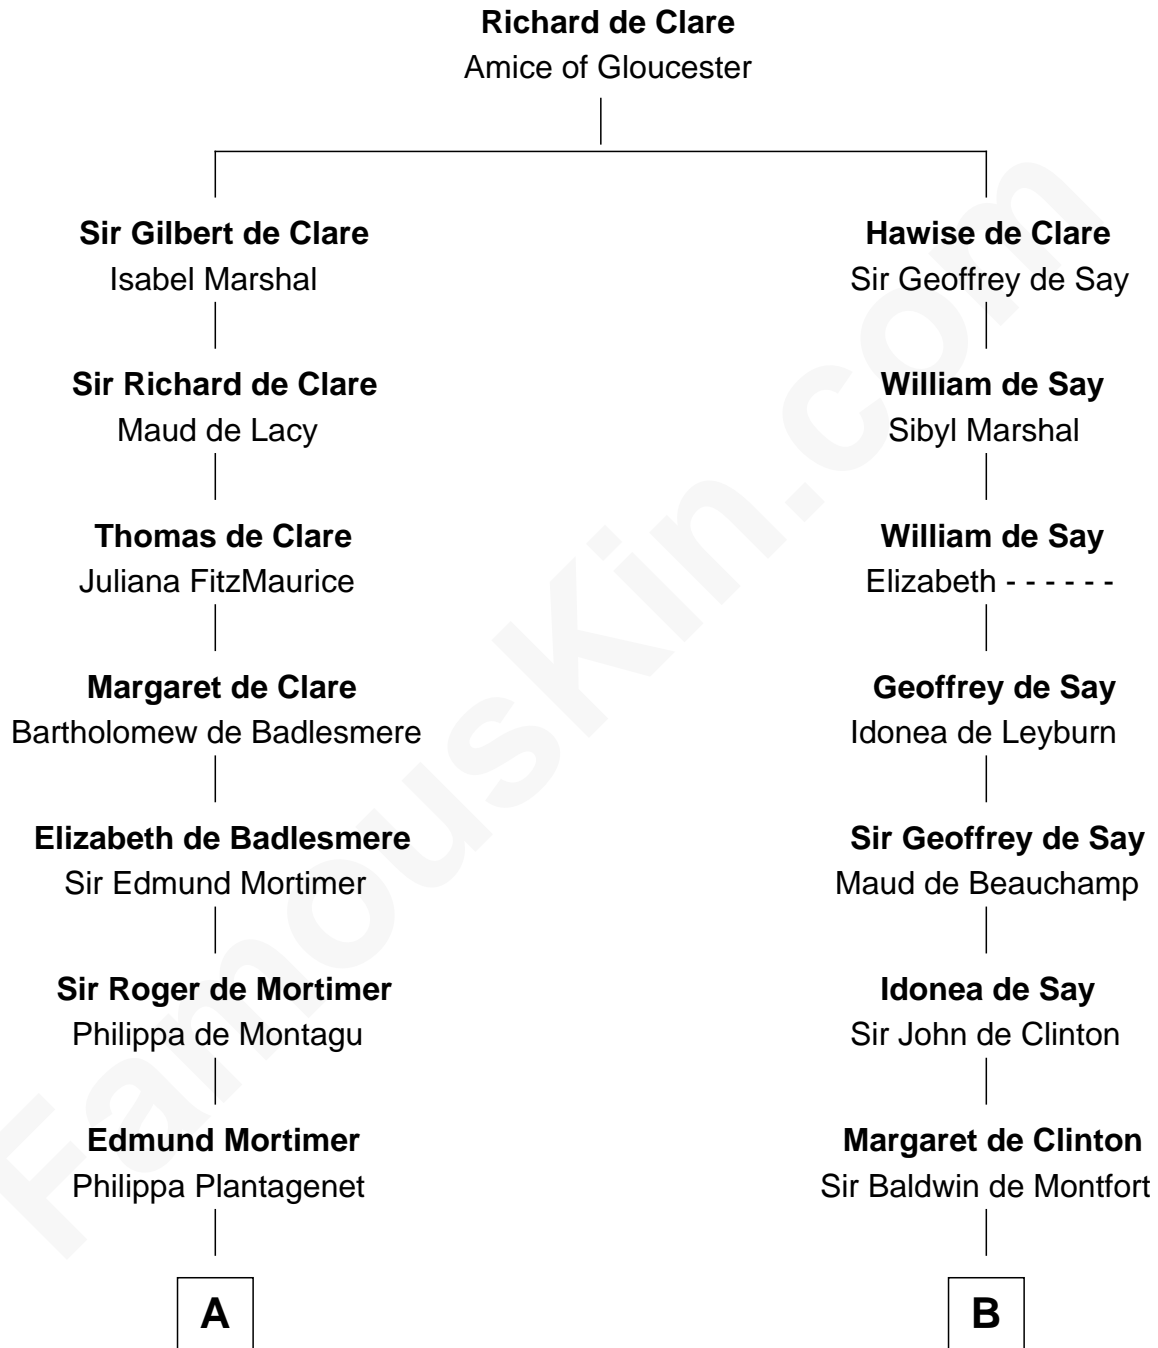

FamousKin.com
Relationship Chart of
King Henry VIII
King of England

12th cousin 8 times removed of
Abraham Baldwin
Signer of the U.S. Constitution

C

Abigail Baldwin

Samuel Baldwin

Timothy Baldwin

Bathsheba Stone

Michael Baldwin

Lucy Dudley

Abraham Baldwin

Signer of the U.S. Constitution

FamousKin.com