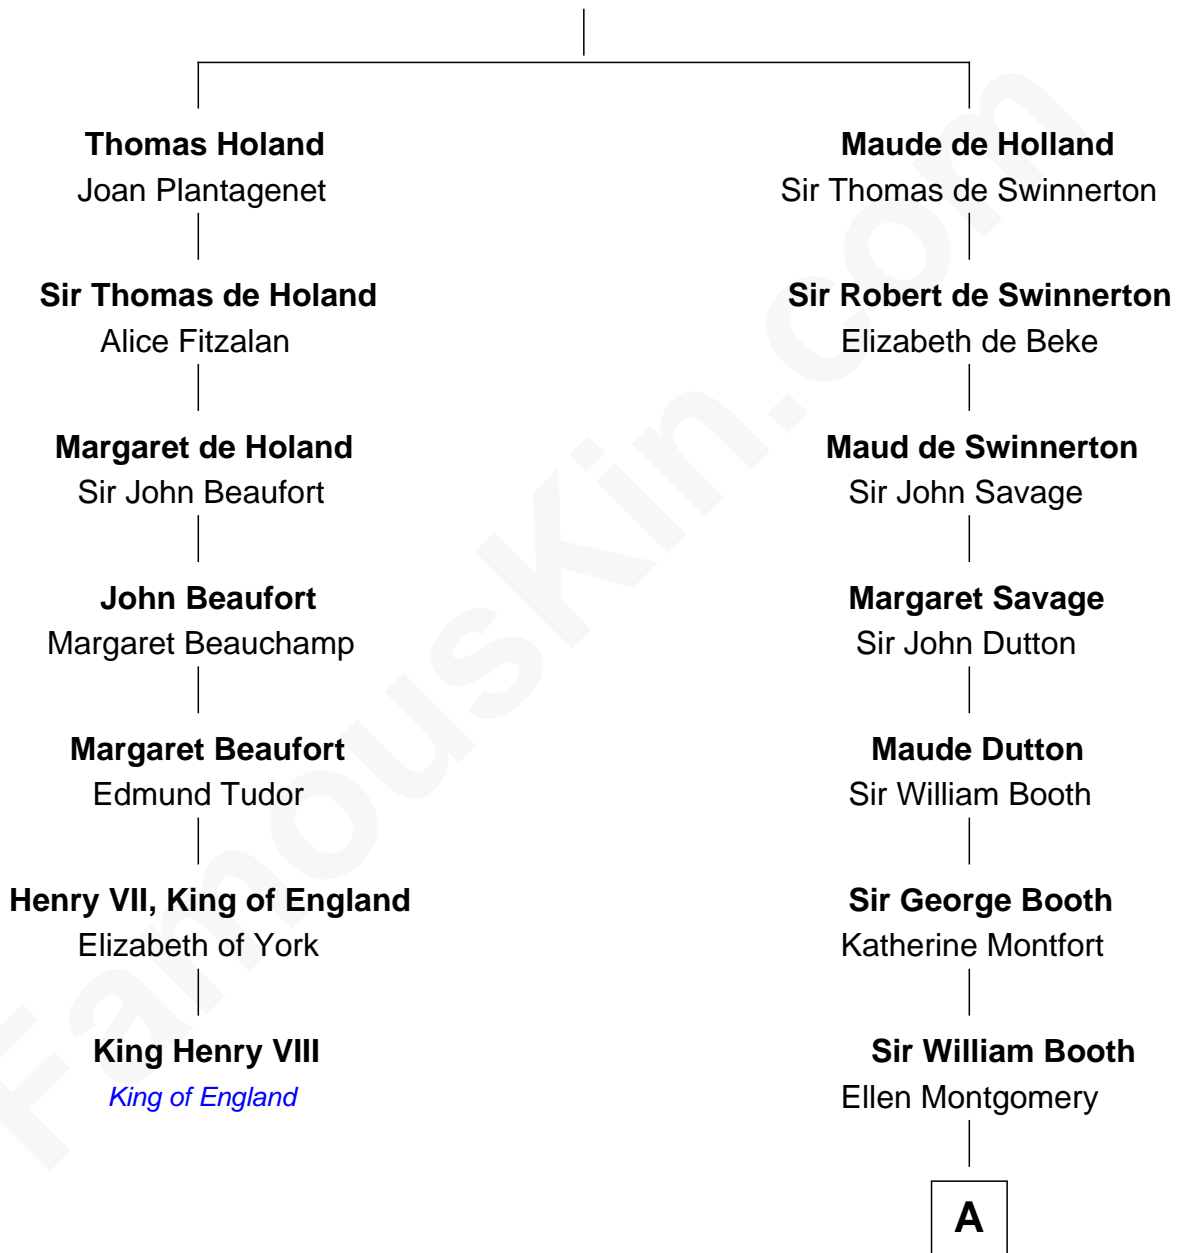

FamousKin.com Relationship Chart of

King Henry VIII

King of England

6th cousin 9 times removed of

Abraham Baldwin

Signer of the U.S. Constitution

Sir Robert de Holland

Maude la Zouche

A

Jane Booth
Sir Thomas Holford

Dorothy Holford
John Bruen

John Bruen
Anne Fox

Obadiah Bruen
Sarah Seeley

Mary Bruen
John Baldwin

Abigail Baldwin
Samuel Baldwin

Timothy Baldwin
Bathsheba Stone

Michael Baldwin
Lucy Dudley

Abraham Baldwin

Signer of the U.S. Constitution