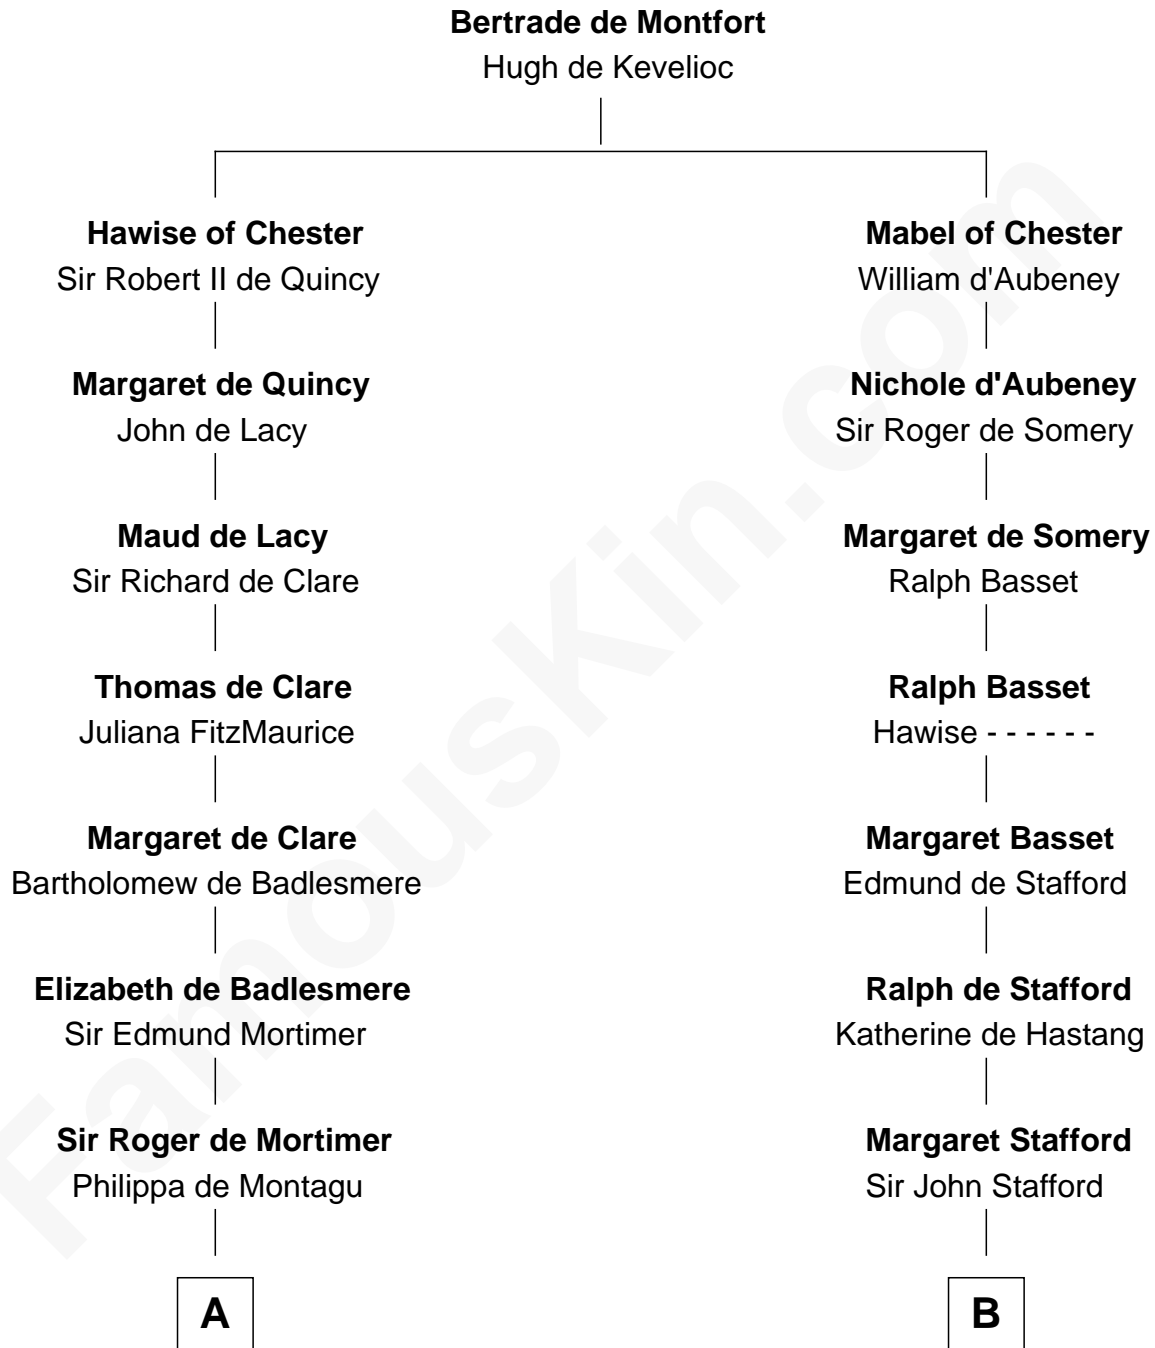

FamousKin.com
Relationship Chart of
King Henry VIII
King of England

13th cousin 7 times removed of

Charles Carroll
Signer of the Declaration of Independence

C

Nicholas Sewall
Susanna Burgess

Jane Sewall
Clement Brooke

Elizabeth Brooke
Charles Carroll

Charles Carroll

Signer of Declaration of Independence

FamousKin.com