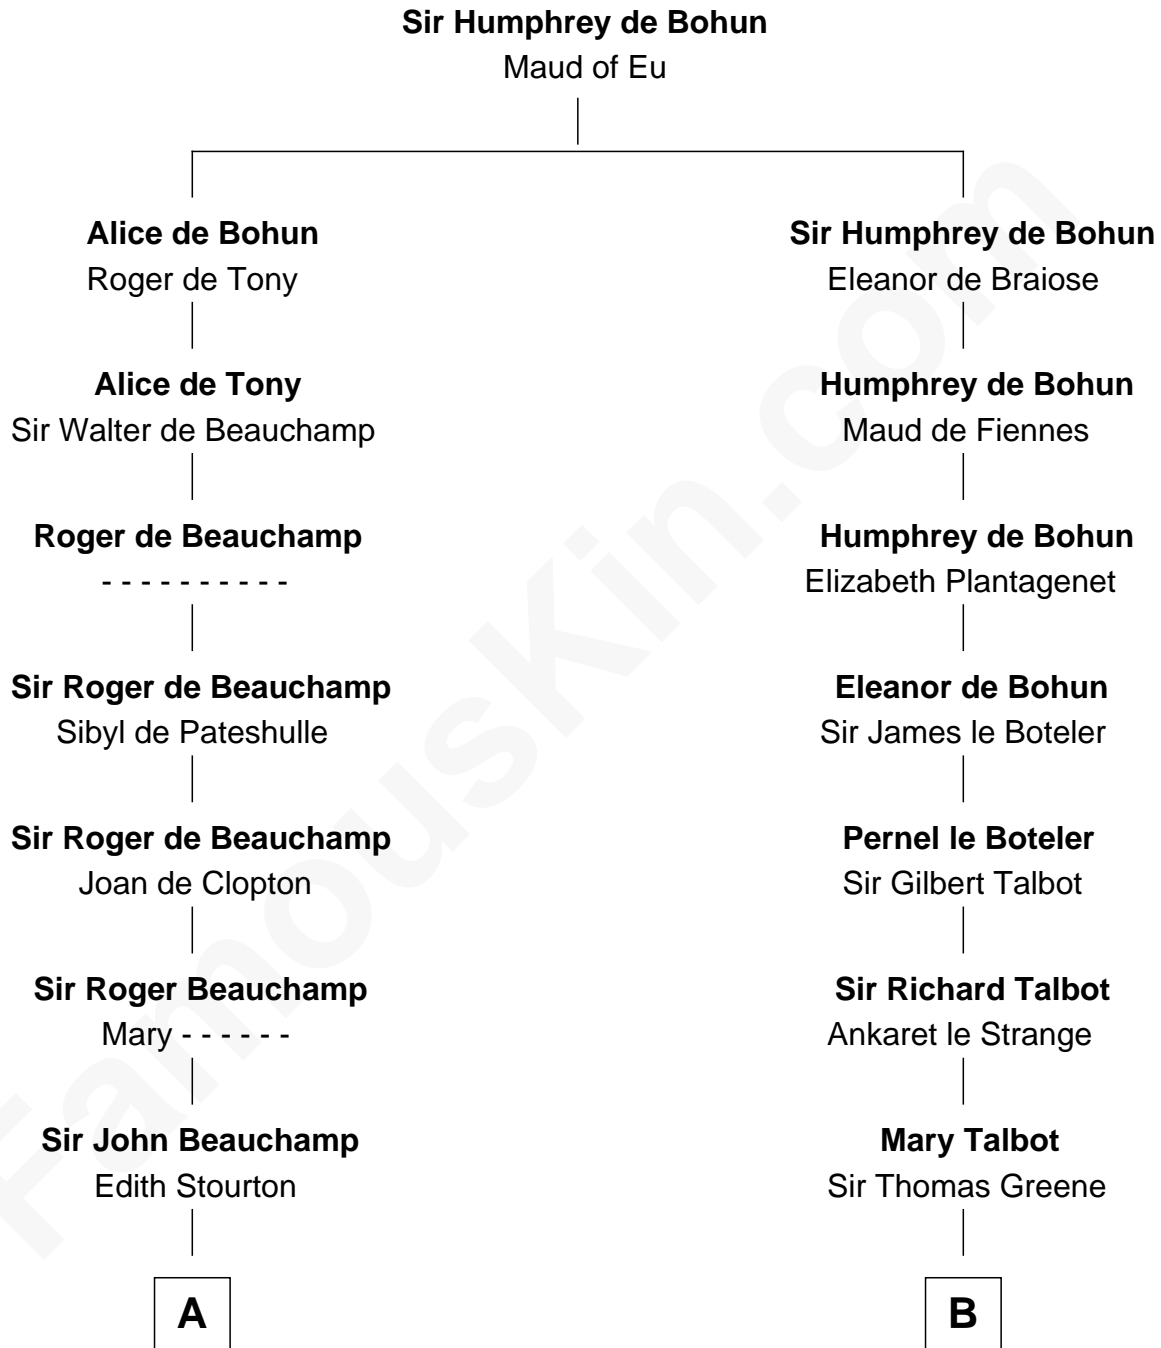

FamousKin.com
Relationship Chart of
King Henry VIII
King of England

10th cousin 8 times removed of
John Carroll
Founder of Georgetown University

C

|
Eleanor Darnall

Daniel Carroll

|
John Carroll

Founder, Georgetown University

FamousKin.com