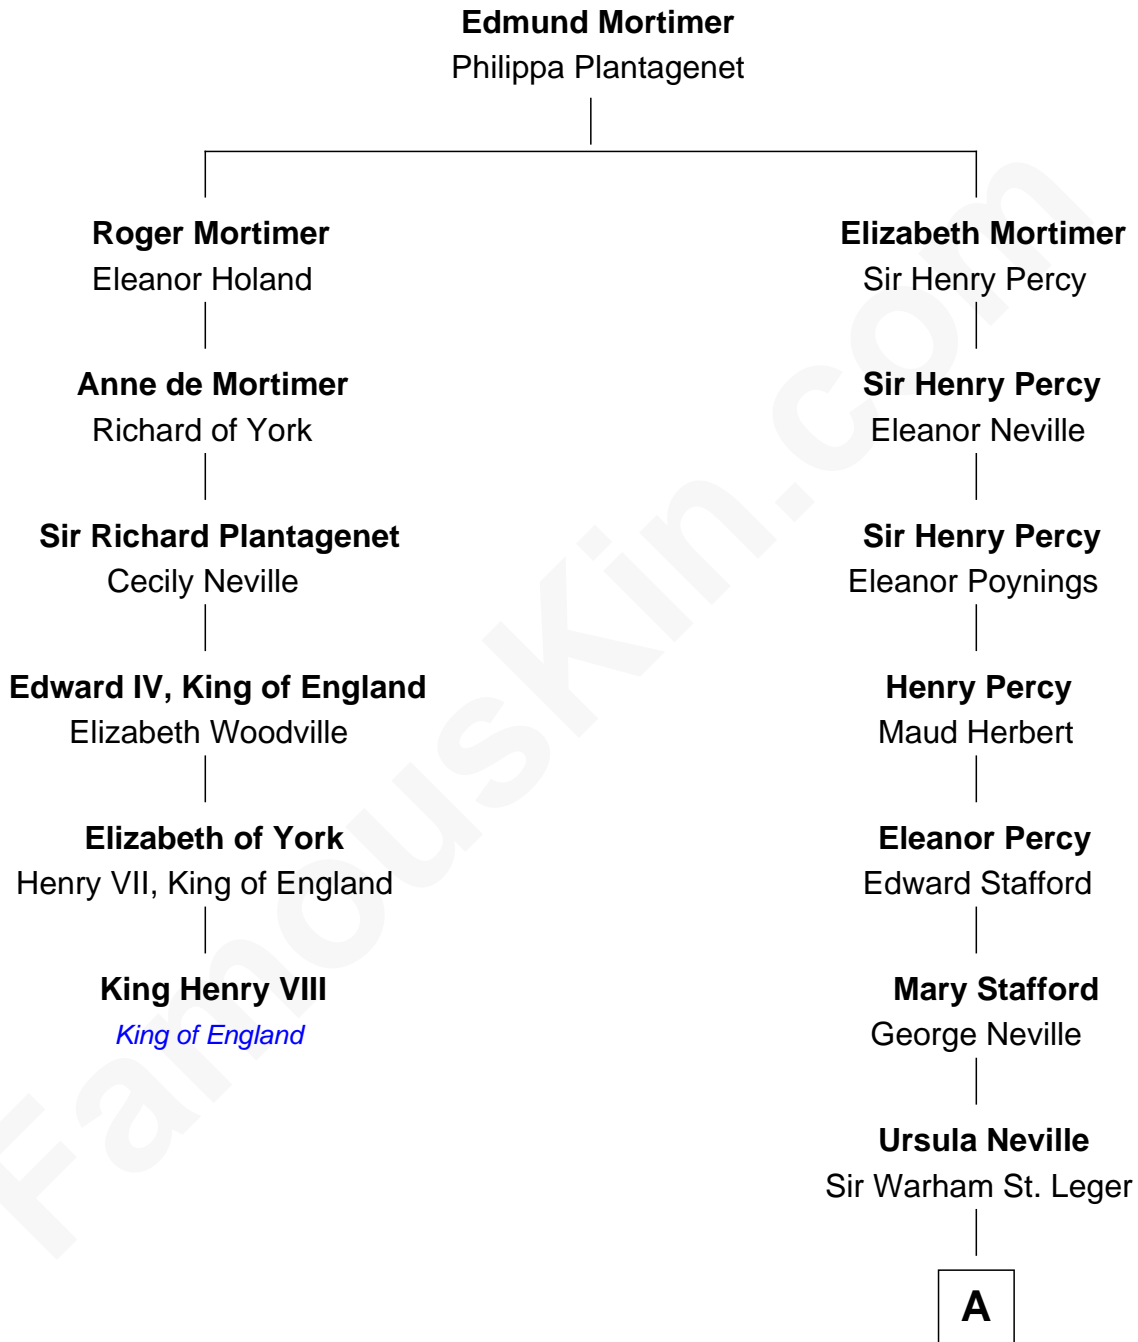

FamousKin.com
Relationship Chart of
King Henry VIII
King of England

5th cousin 8 times removed of

John Carroll
Founder of Georgetown University

A

Anne St. Leger

Thomas Digges

Sir Dudley Digges

Mary Kempe

Edward Digges

Elizabeth Page

William Digges

Elizabeth Sewall

Anne Digges

Henry Darnall

Eleanor Darnall

Daniel Carroll