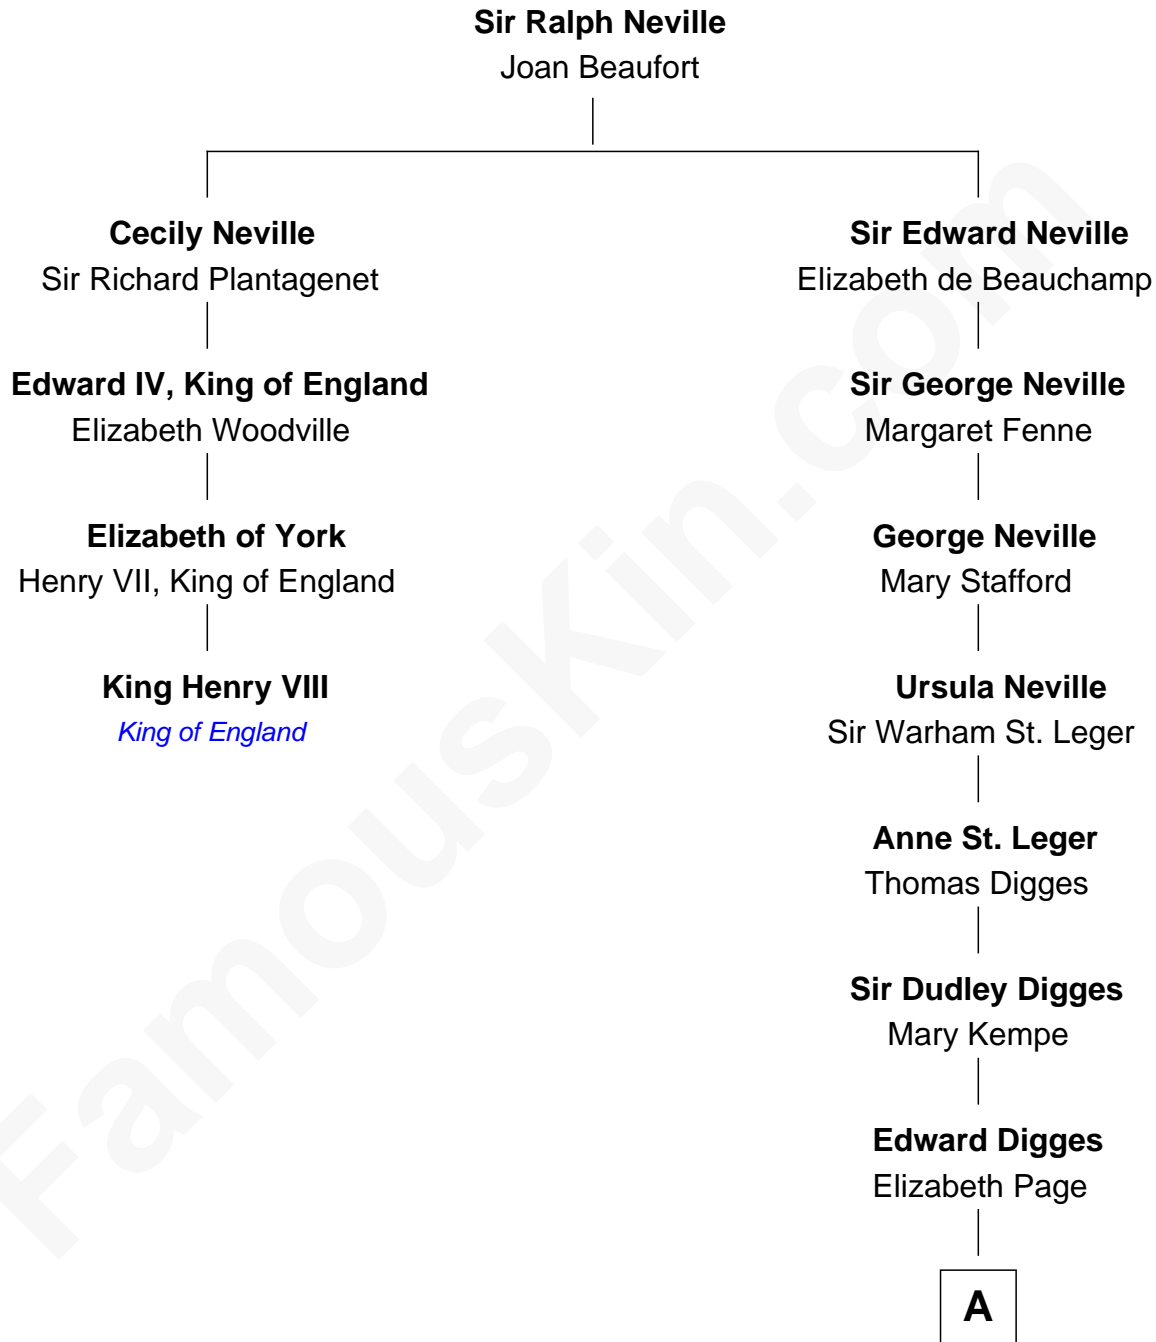

**FamousKin.com**  
**Relationship Chart of**  
**King Henry VIII**  
*King of England*

3rd cousin 7 times removed of  
**John Carroll**  
*Founder of Georgetown University*

**A**

|  
**William Digges**

Elizabeth Sewall

|  
**Anne Digges**

Henry Darnall

|  
**Eleanor Darnall**

Daniel Carroll

|  
**John Carroll**

*Founder, Georgetown University*

FamousKin.com