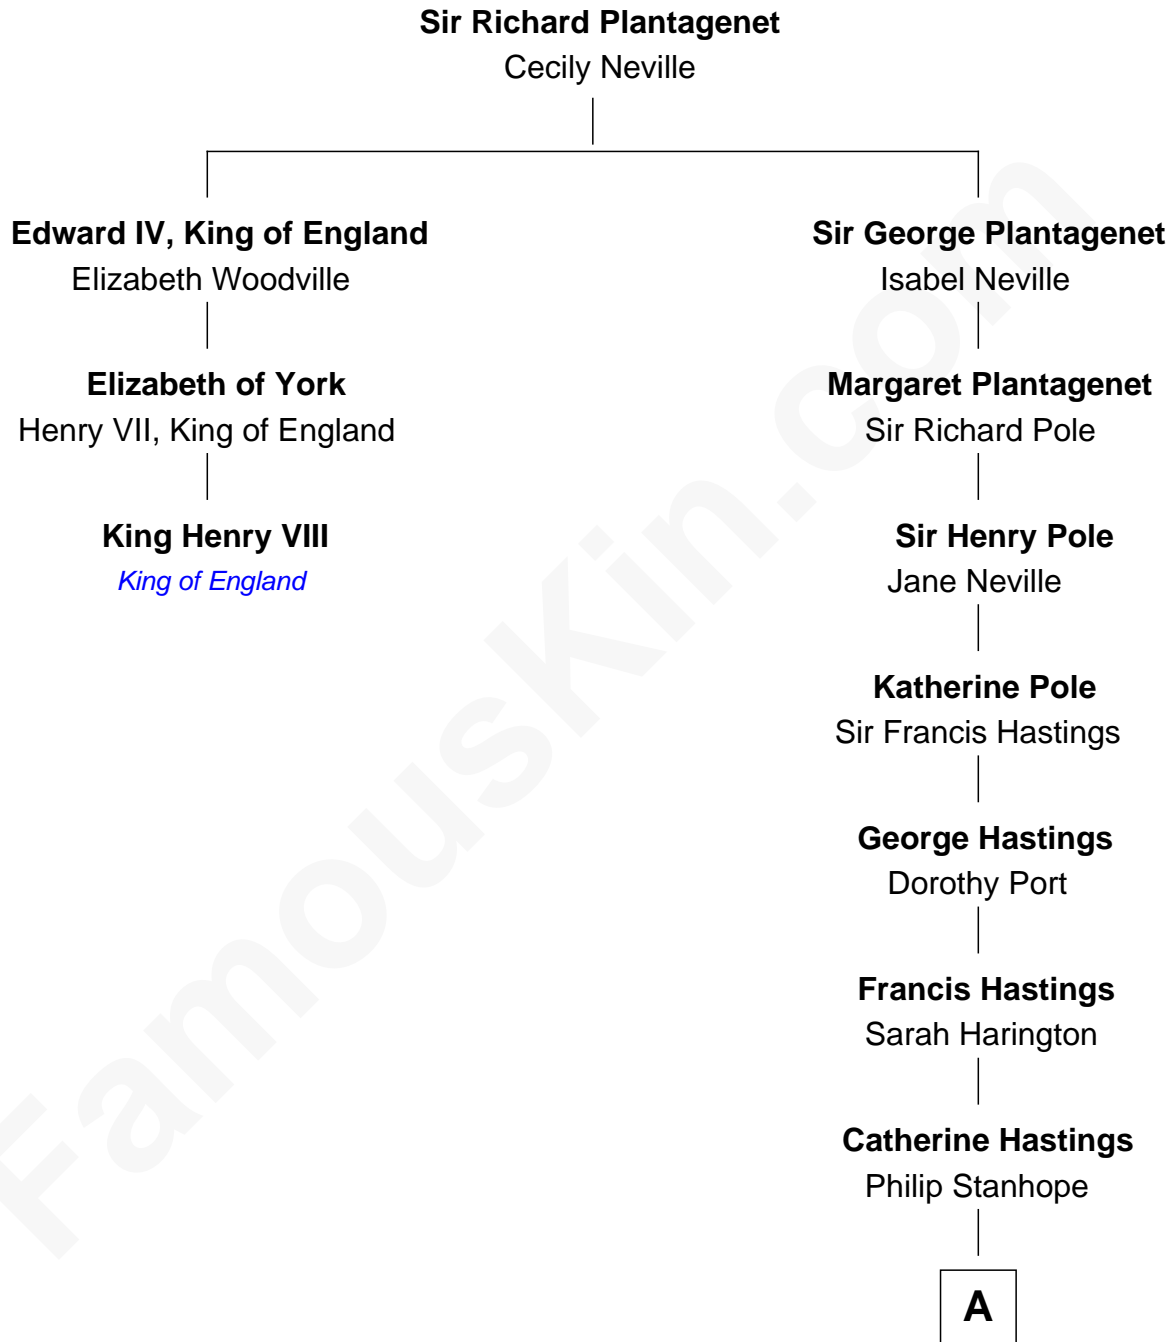

FamousKin.com
Relationship Chart of
King Henry VIII
King of England

2nd cousin 11 times removed of
Lewis Carroll
Author of Alice in Wonderland

A

Sarah Stanhope
Sir Richard de Hoghton

Sir Charles Hoghton
Mary Skeffington

Lucy Hoghton
Thomas Lutwidge

Henry Lutwidge
Jane Molyneux

Charles Lutwidge
Elizabeth Anne Dodgson

Frances Jane Lutwidge
Rev. Charles Dodgson

Lewis Carroll
Author of Alice in Wonderland