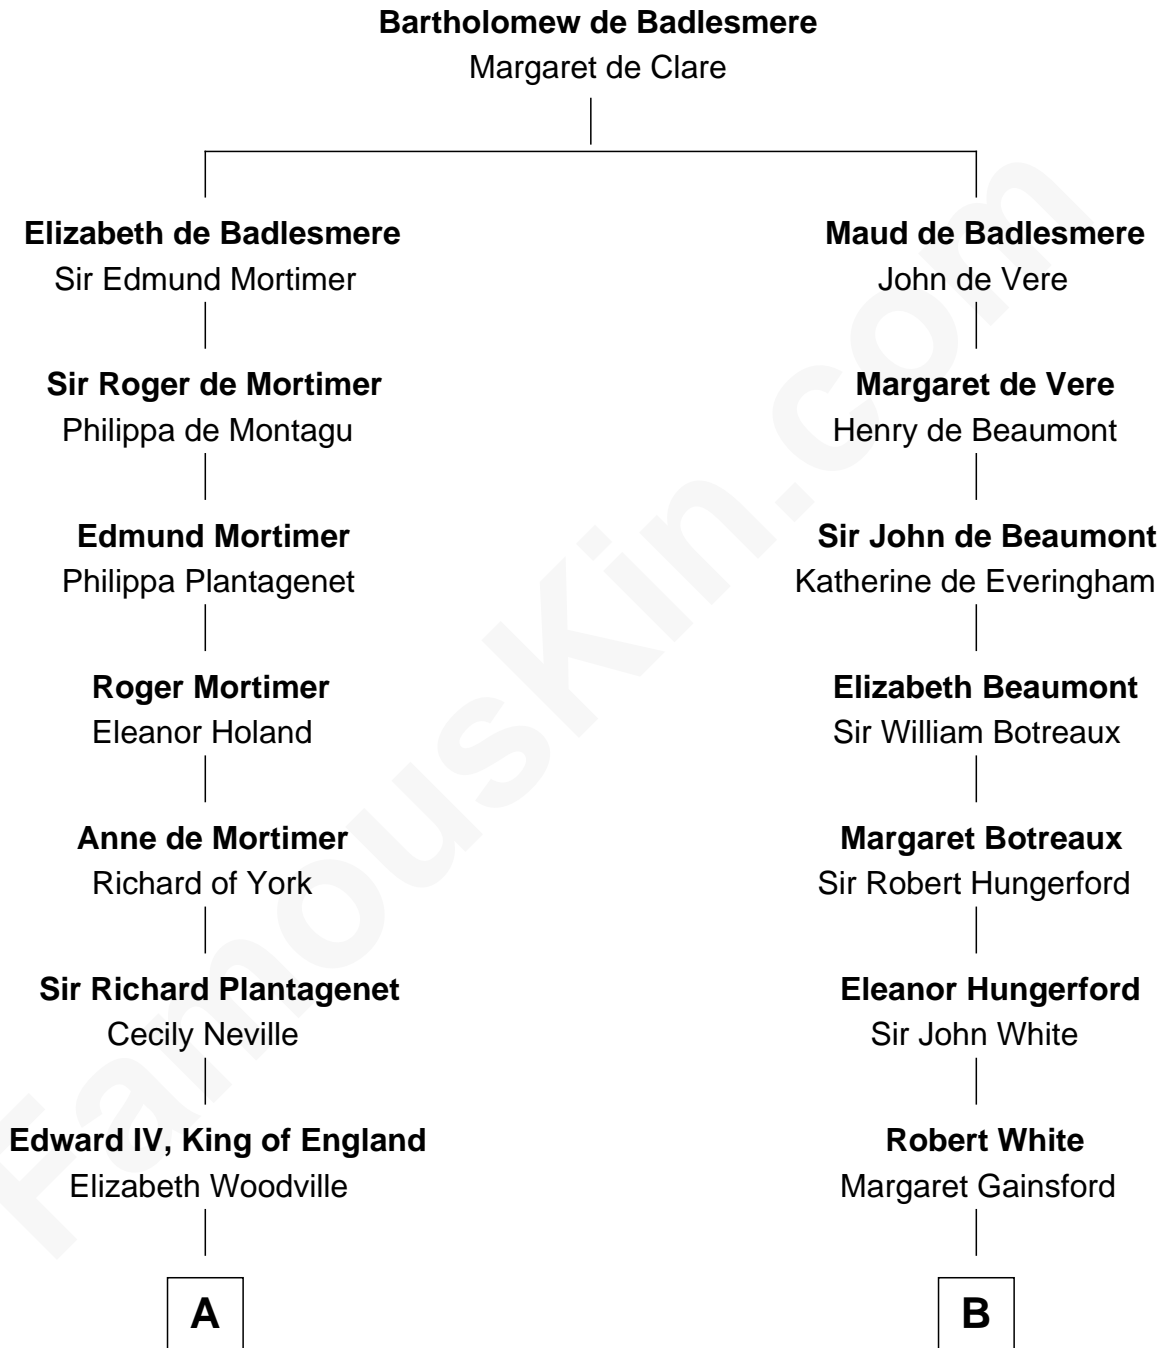

**FamousKin.com**  
**Relationship Chart of**  
**King Henry VIII**  
*King of England*

8th cousin 10 times removed of  
**Guillermo Billinghurst**  
*31st President of Peru*

C

Guillermo Eugenio Billinghurst

Belisaria Angulo

Guillermo Billinghurst

*31st President of Peru*

FamousKin.com