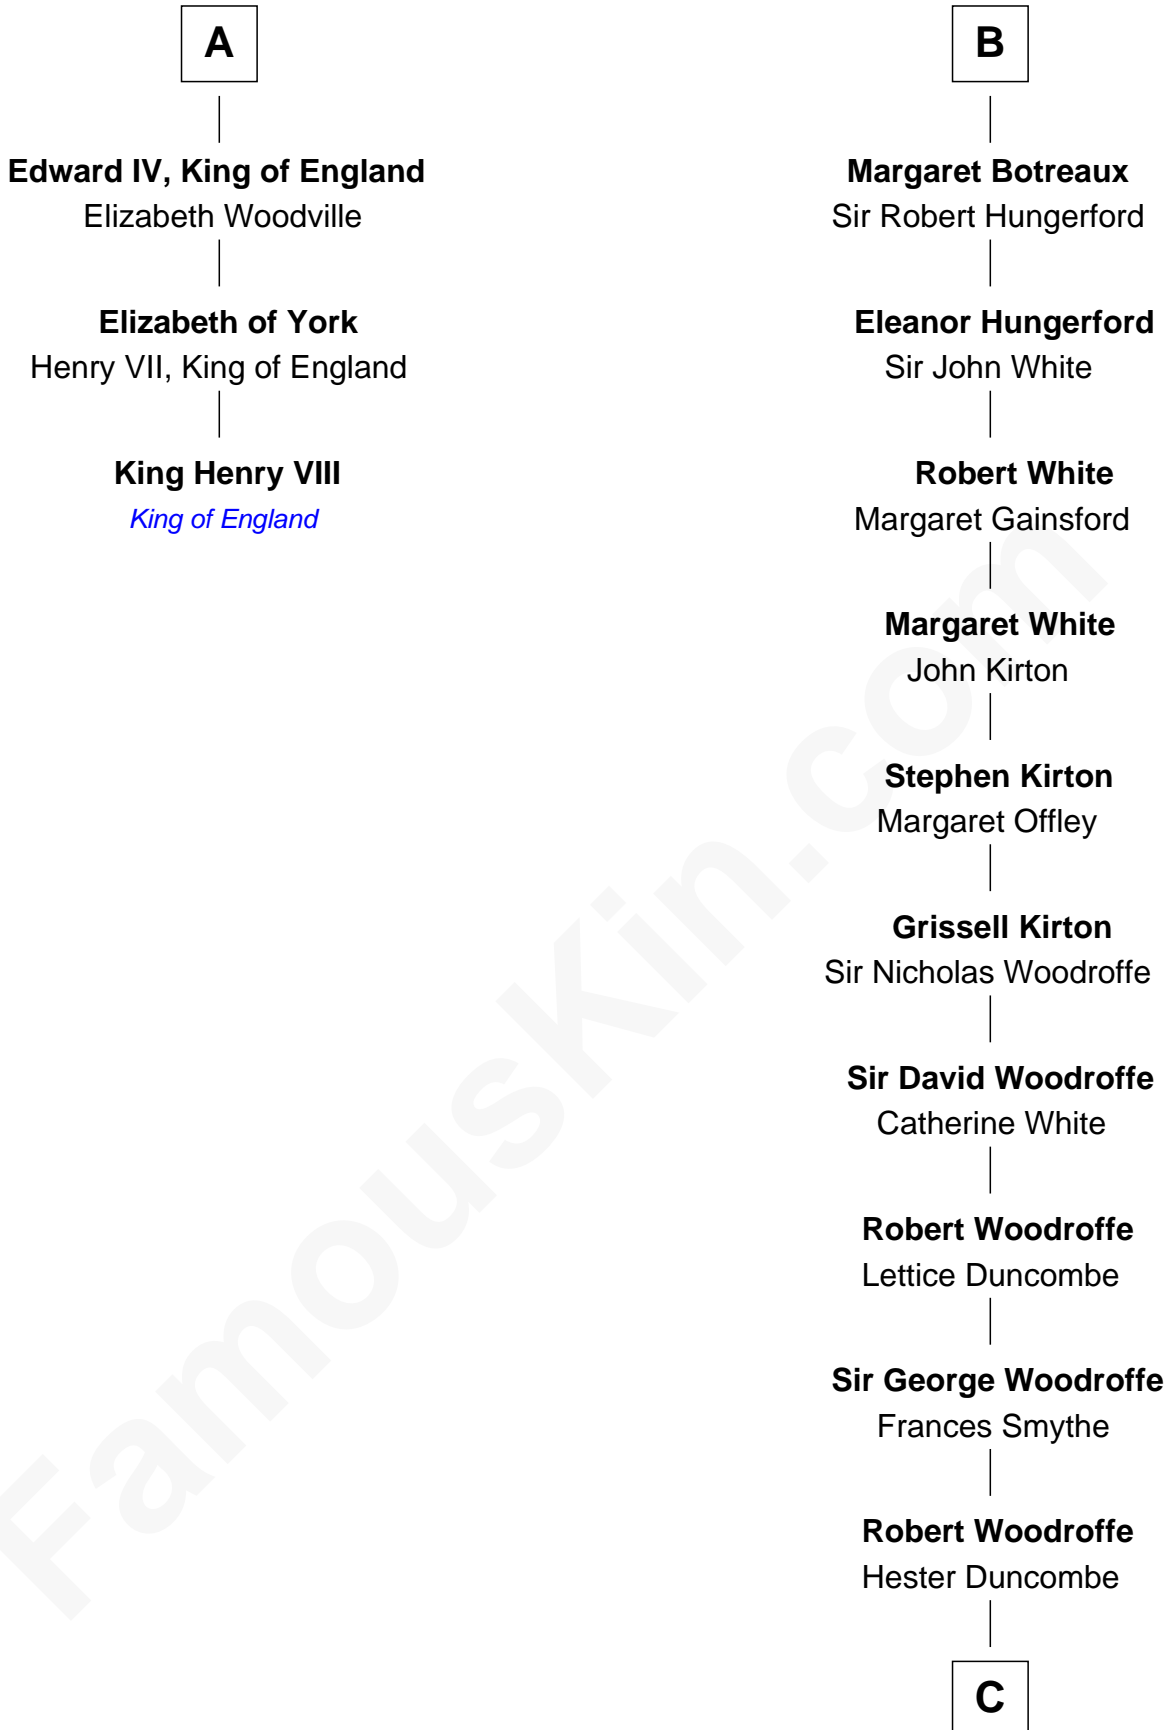

FamousKin.com
Relationship Chart of
King Henry VIII
King of England

9th cousin 12 times removed of
Guillermo Billinghurst
31st President of Peru

C

Lettice Woodroffe

William Billinghurst

Rev. William Billinghurst

Catharine Bellas

Robert Billinghurst

Maria Francisca Agrelo

Guillermo Eugenio Billinghurst

Belisaria Angulo

Guillermo Billinghurst

31st President of Peru