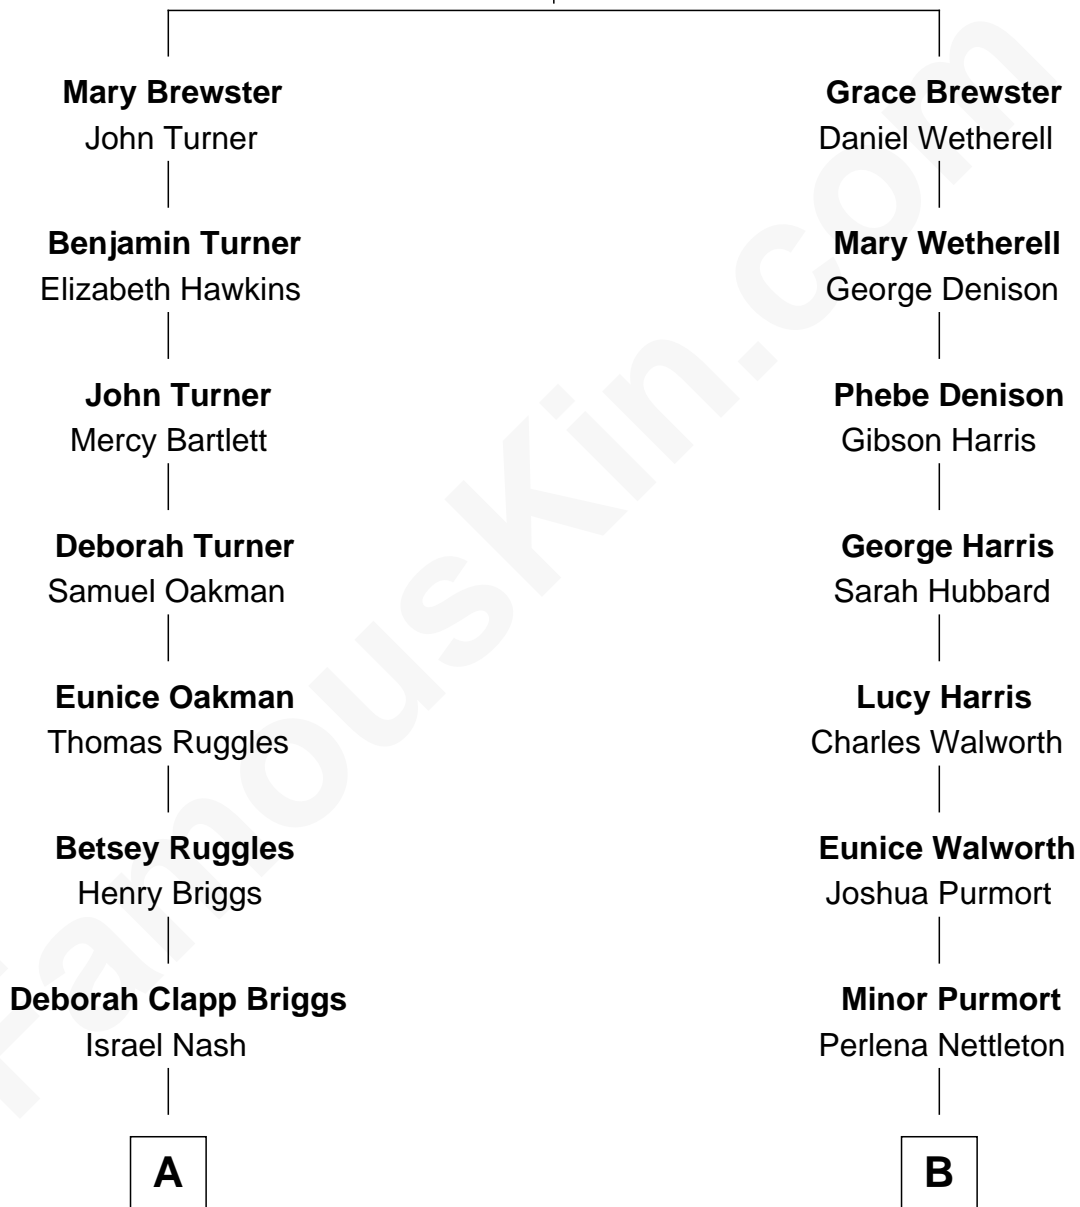

FamousKin.com Relationship Chart of

Roger Nash Baldwin

Co-Founder of the ACLU

8th cousin 2 times removed of

Lyman Spitzer

Astronomer and Theoretical Physicist

Jonathan Brewster

Lucretia Oldham

A

Lucy Cushing Nash
Frank Fenno Baldwin

Roger Nash Baldwin
Co-Founder of the ACLU

B

Ellen Perlana Purmort
John Sanford Brumback

Orville Sanford Brumback
Jennie King Carey

Blanche Carey Brumback
Lyman Strong Spitzer