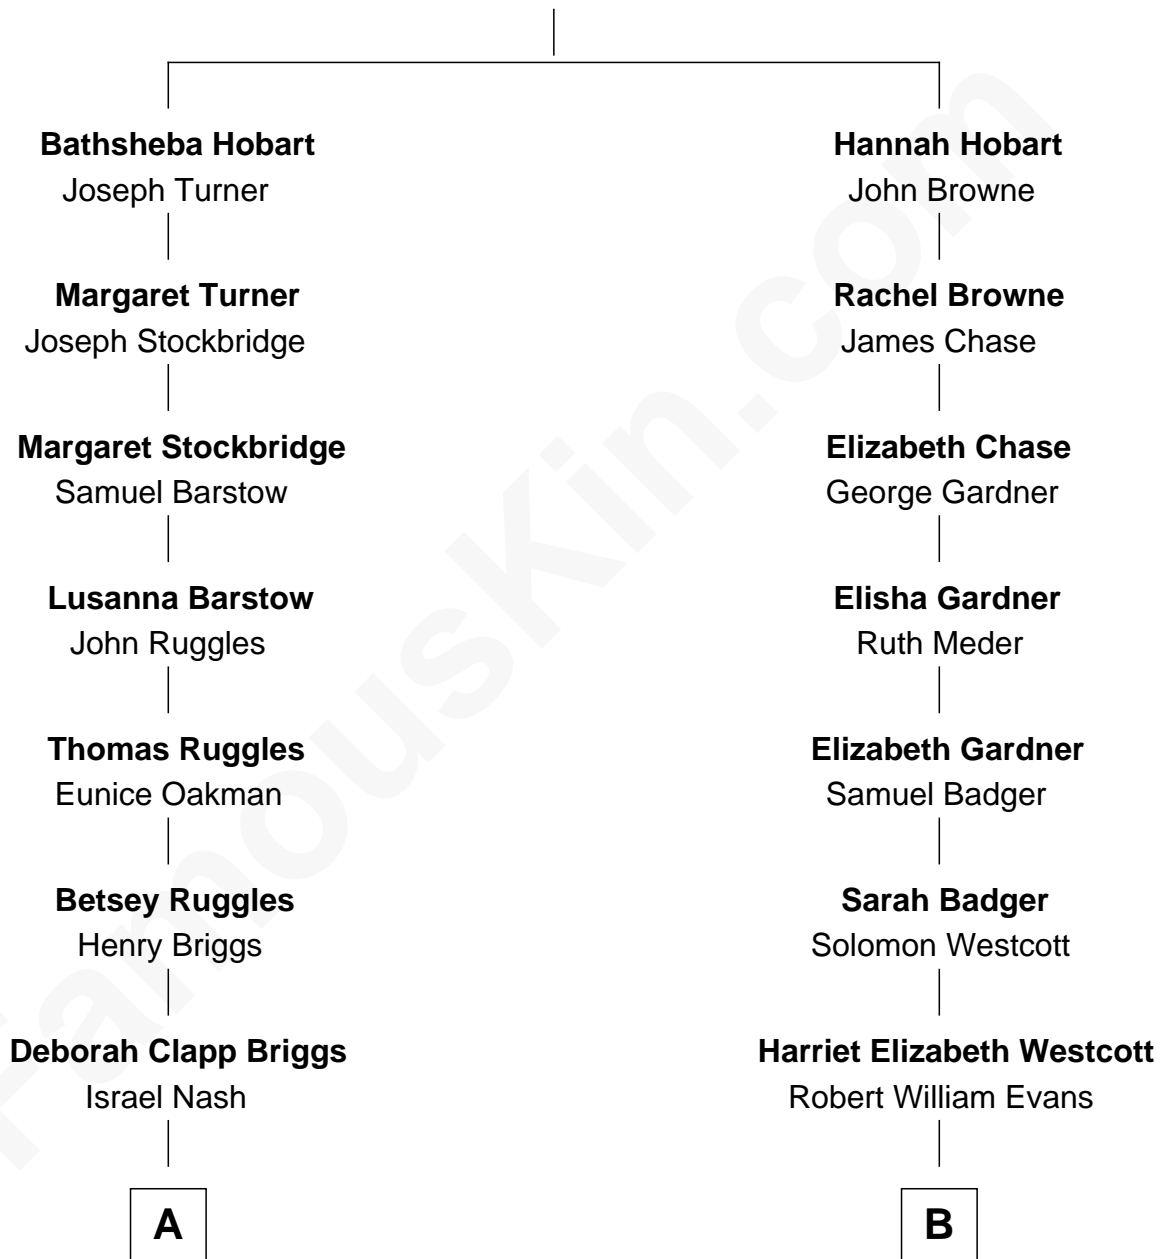

FamousKin.com
Relationship Chart of
Roger Nash Baldwin
Co-Founder of the ACLU

8th cousin 1 time removed of

Ann B. Davis
TV Actress

Rev. Peter Hobart
 Elizabeth Ibrook

A

Lucy Cushing Nash
Frank Fenno Baldwin

Roger Nash Baldwin
Co-Founder of the ACLU

B

Harriet E. Evans
Arthur Curtiss Stott

Marguerite Stott
Cassius Miles Davis

Ann B. Davis
TV Actress

FamousKin.com