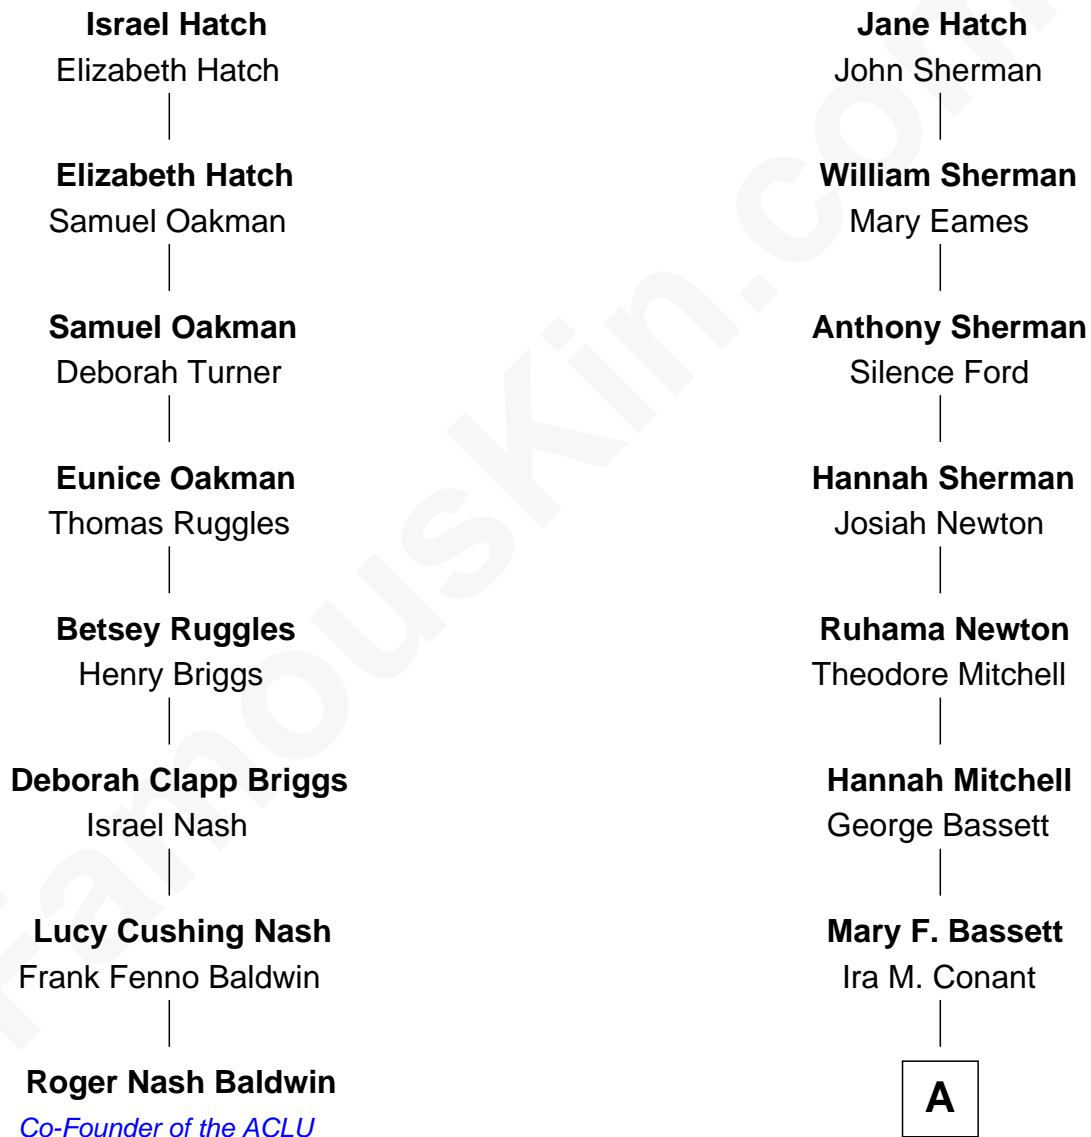

FamousKin.com Relationship Chart of

Roger Nash Baldwin

Co-Founder of the ACLU

7th cousin 4 times removed of

Nat Faxon

Actor, Comedian, Director and Screenwriter

Walter Hatch
Elizabeth Holbrook

A