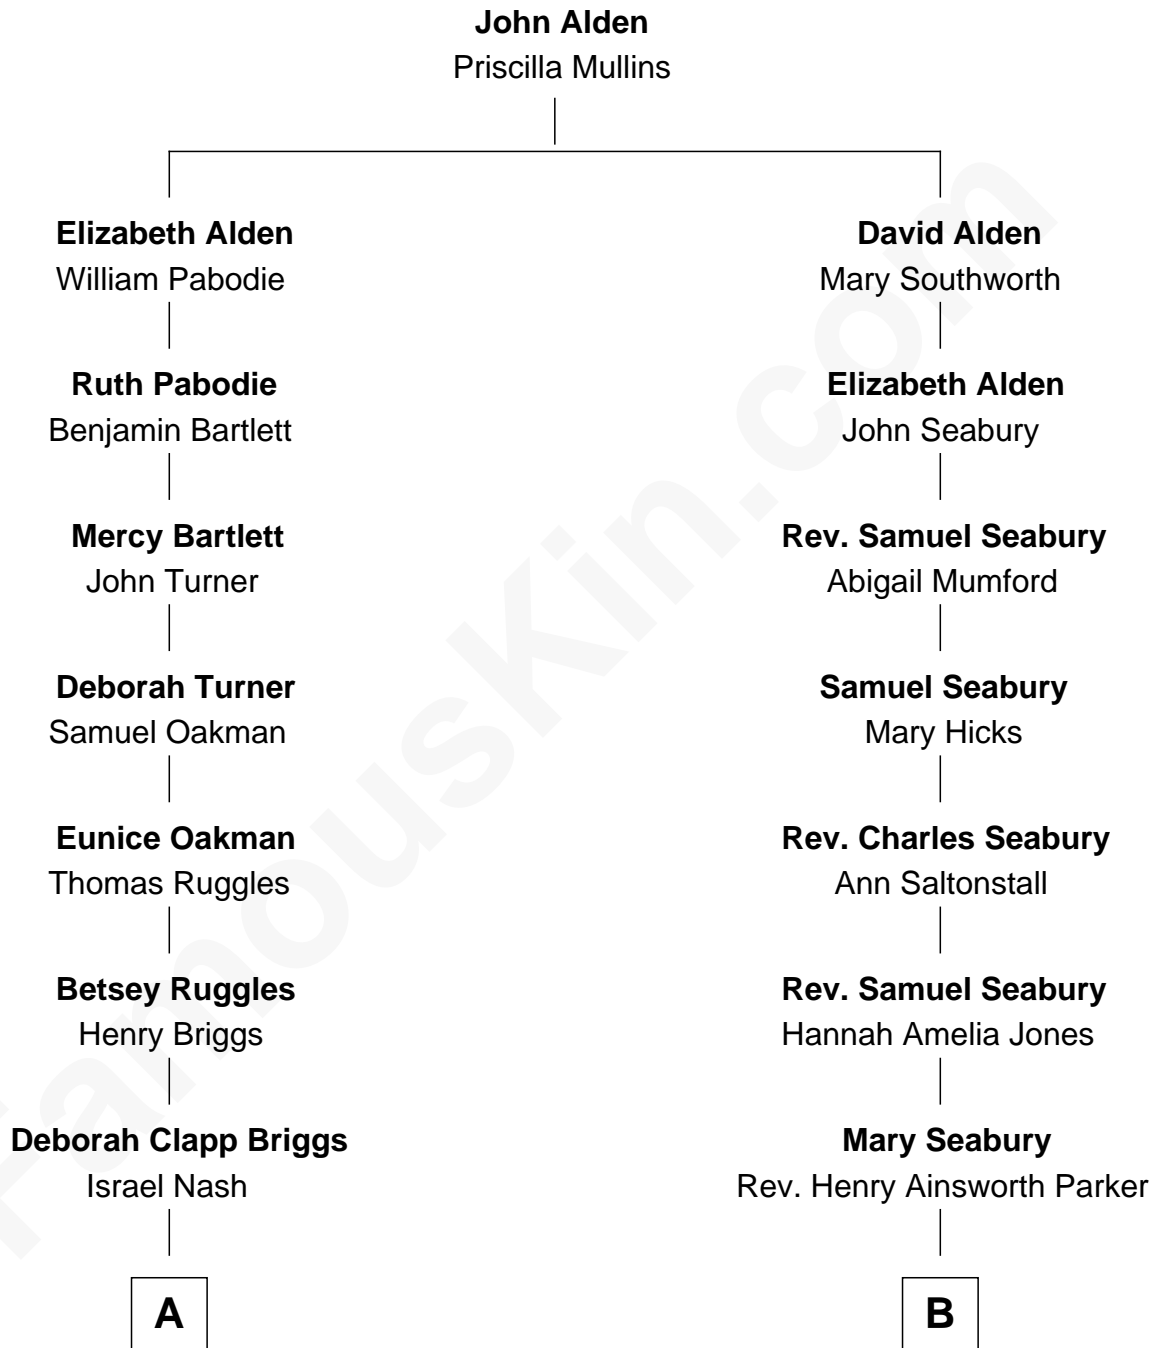

# FamousKin.com Relationship Chart of

**Roger Nash Baldwin**

*Co-Founder of the ACLU*

8th cousin 1 time removed of

**Parker Stevenson**

*TV and Movie Actor*

**A**

**Lucy Cushing Nash**  
Frank Fenno Baldwin

**Roger Nash Baldwin**  
*Co-Founder of the ACLU*

**B**

**Henry Seabury Parker**  
Marion Stevenson

**Richard Stevenson Parker**  
Sarah Meade Price

**Parker Stevenson**  
*TV and Movie Actor*

FamousKin.com