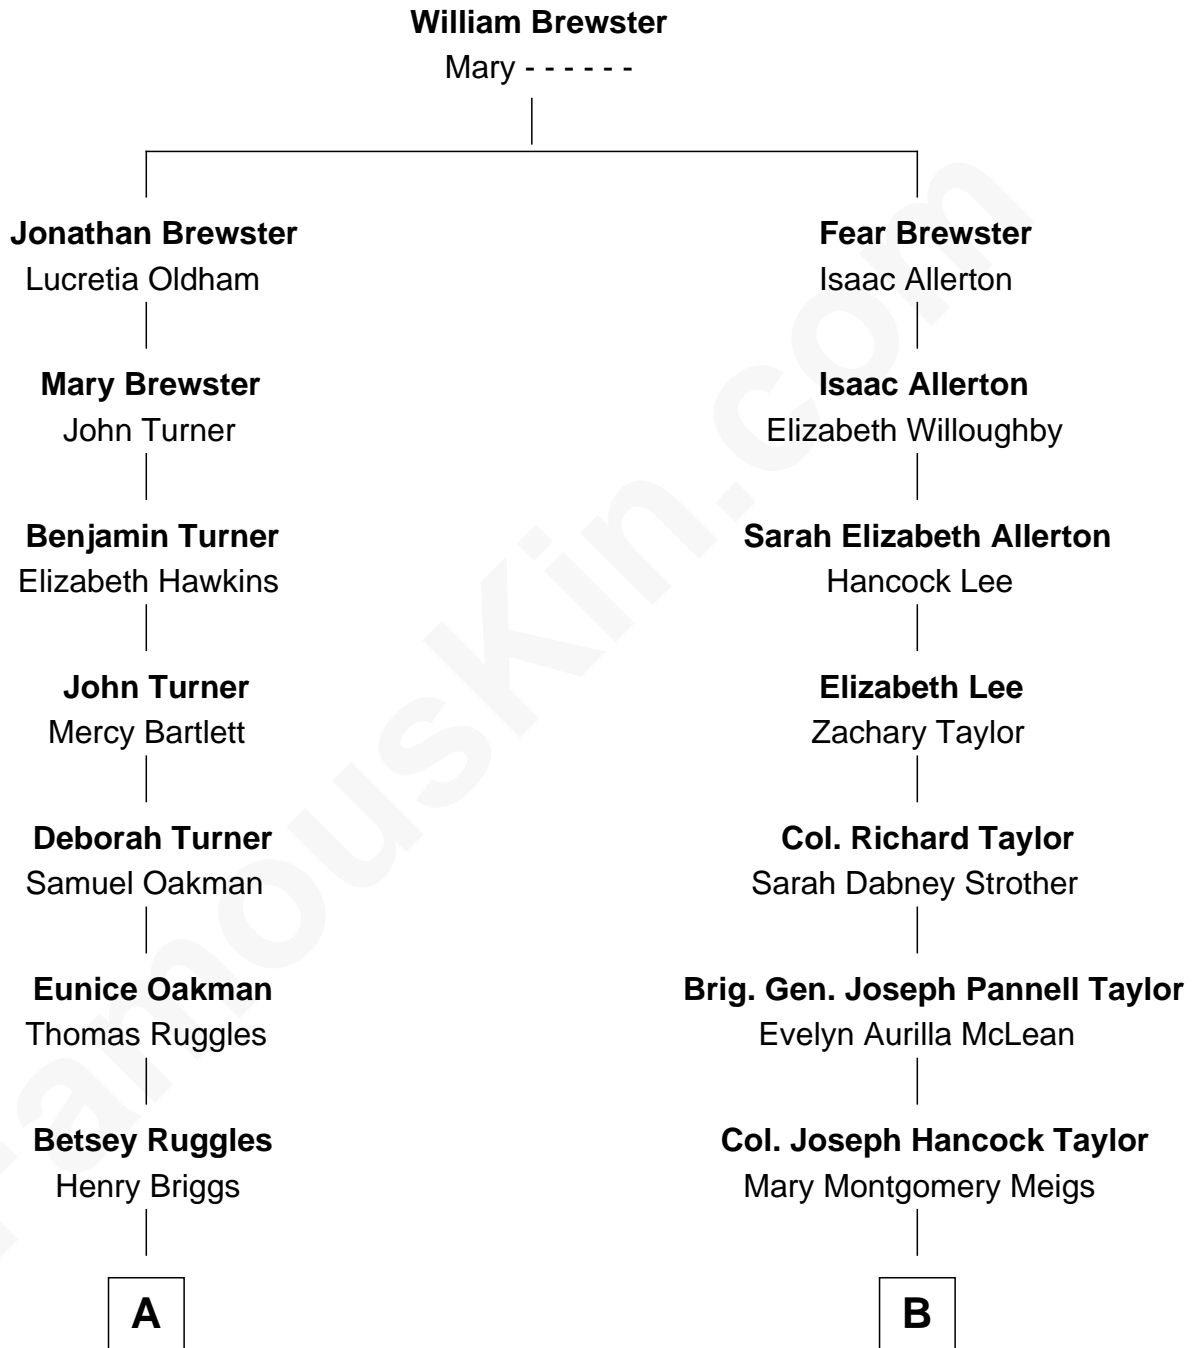

FamousKin.com Relationship Chart of

Roger Nash Baldwin

Co-Founder of the ACLU

9th cousin 1 time removed of

Parker Stevenson

TV and Movie Actor

Roger Nash Baldwin photo by [Bernard Gotfryd](#)