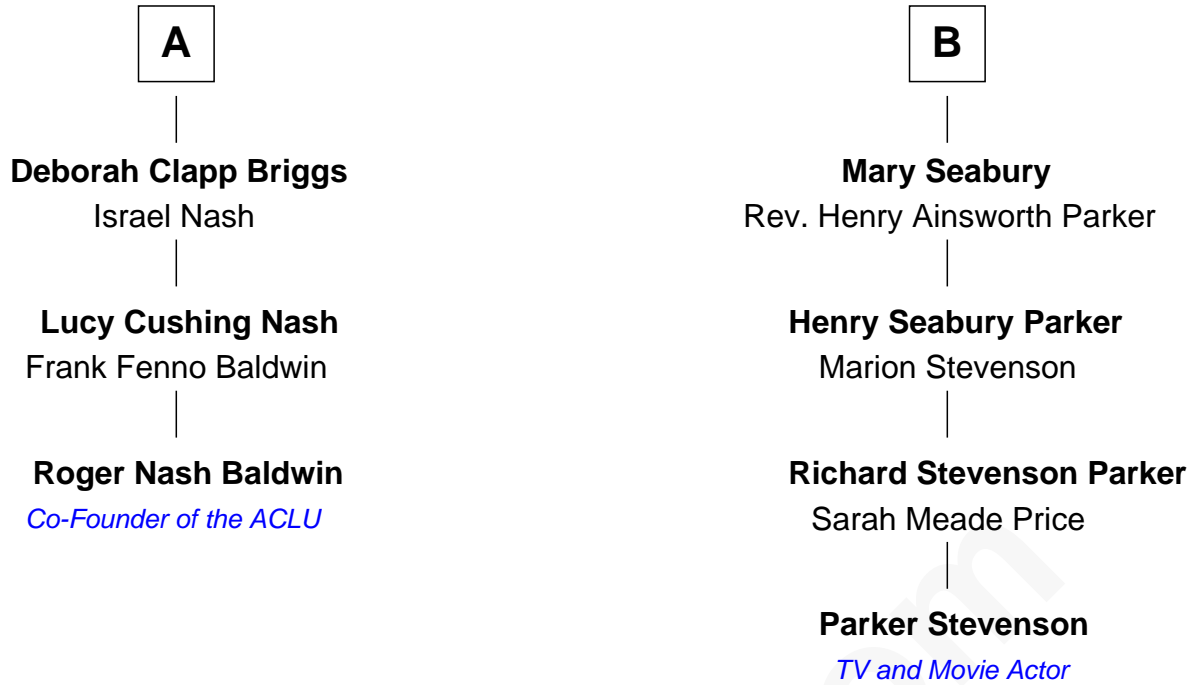

# FamousKin.com Relationship Chart of

**Roger Nash Baldwin**

*Co-Founder of the ACLU*

9th cousin 1 time removed of

**Parker Stevenson**

*TV and Movie Actor*

**William Collier**

Jane Gates