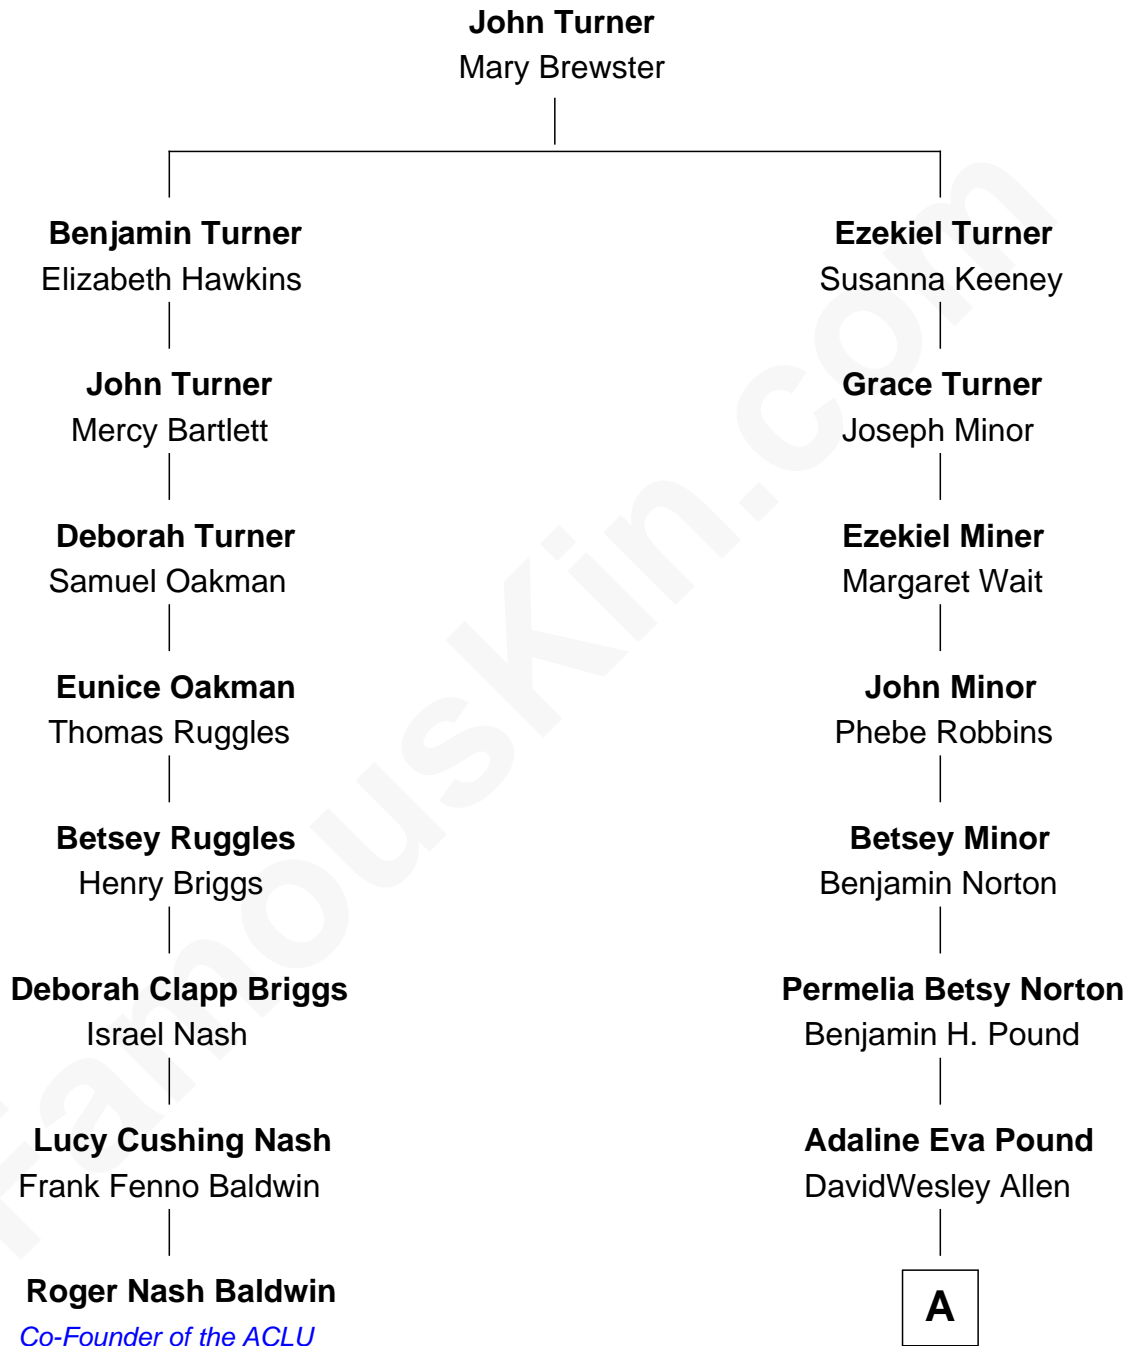

FamousKin.com

Relationship Chart of

Roger Nash Baldwin

Co-Founder of the ACLU

7th cousin 4 times removed of

Taylor Lautner
TV and Movie Actor

A

—
Olive F. Allen

Frank James Nichols

—
Keith Francis Nichols

Wanda J. Yount

—
Patricia Anne Nichols

David Andrew Bos

—
Deborah C. Bos

Daniel Joseph Lautner

—
Taylor Lautner