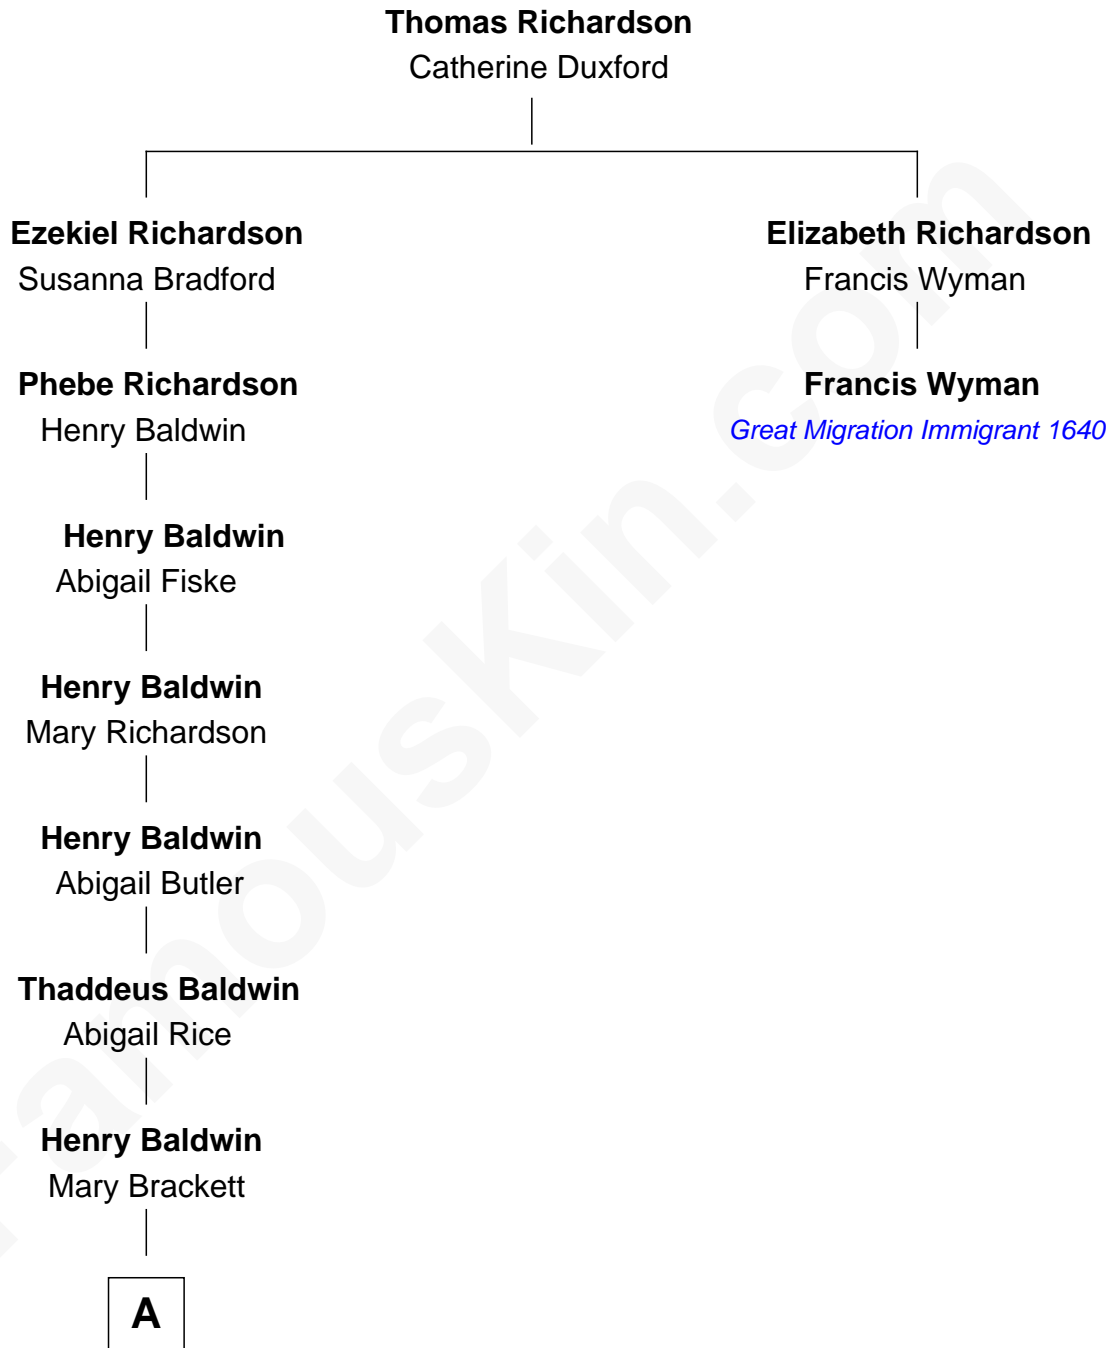

FamousKin.com Relationship Chart of

Roger Nash Baldwin

Co-Founder of the ACLU

1st cousin 8 times removed of

Francis Wyman

(c1617 - 1699) Great Migration Immigrant 1640

A

William Henry Baldwin
Mary Frances Augusta Chaffee

Frank Fenno Baldwin
Lucy Cushing Nash

Roger Nash Baldwin
Co-Founder of the ACLU

FamousKin.com