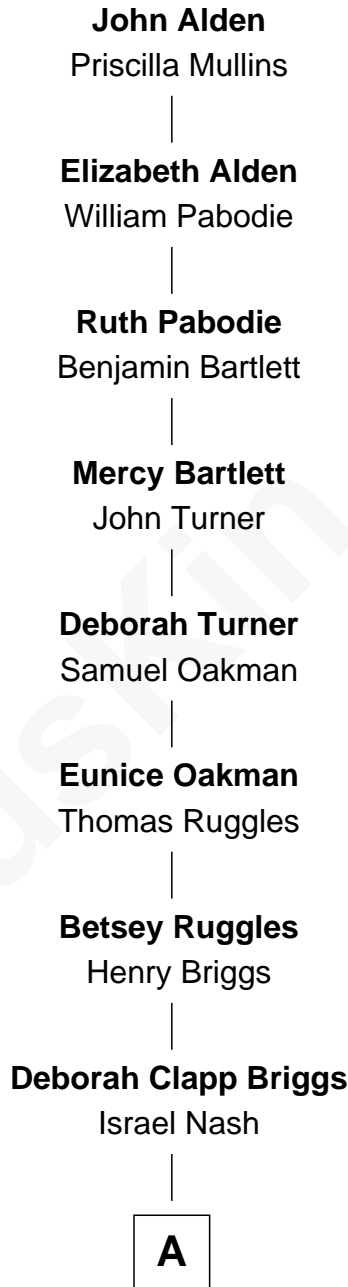

FamousKin.com Relationship Chart of

Roger Nash Baldwin

Co-Founder of the ACLU

7th Great-grandson of

John Alden

(c1599 - 1687) Mayflower passenger 1620

MAYFLOWER

A

—
Lucy Cushing Nash
Frank Fenno Baldwin

—
Roger Nash Baldwin
Co-Founder of the ACLU