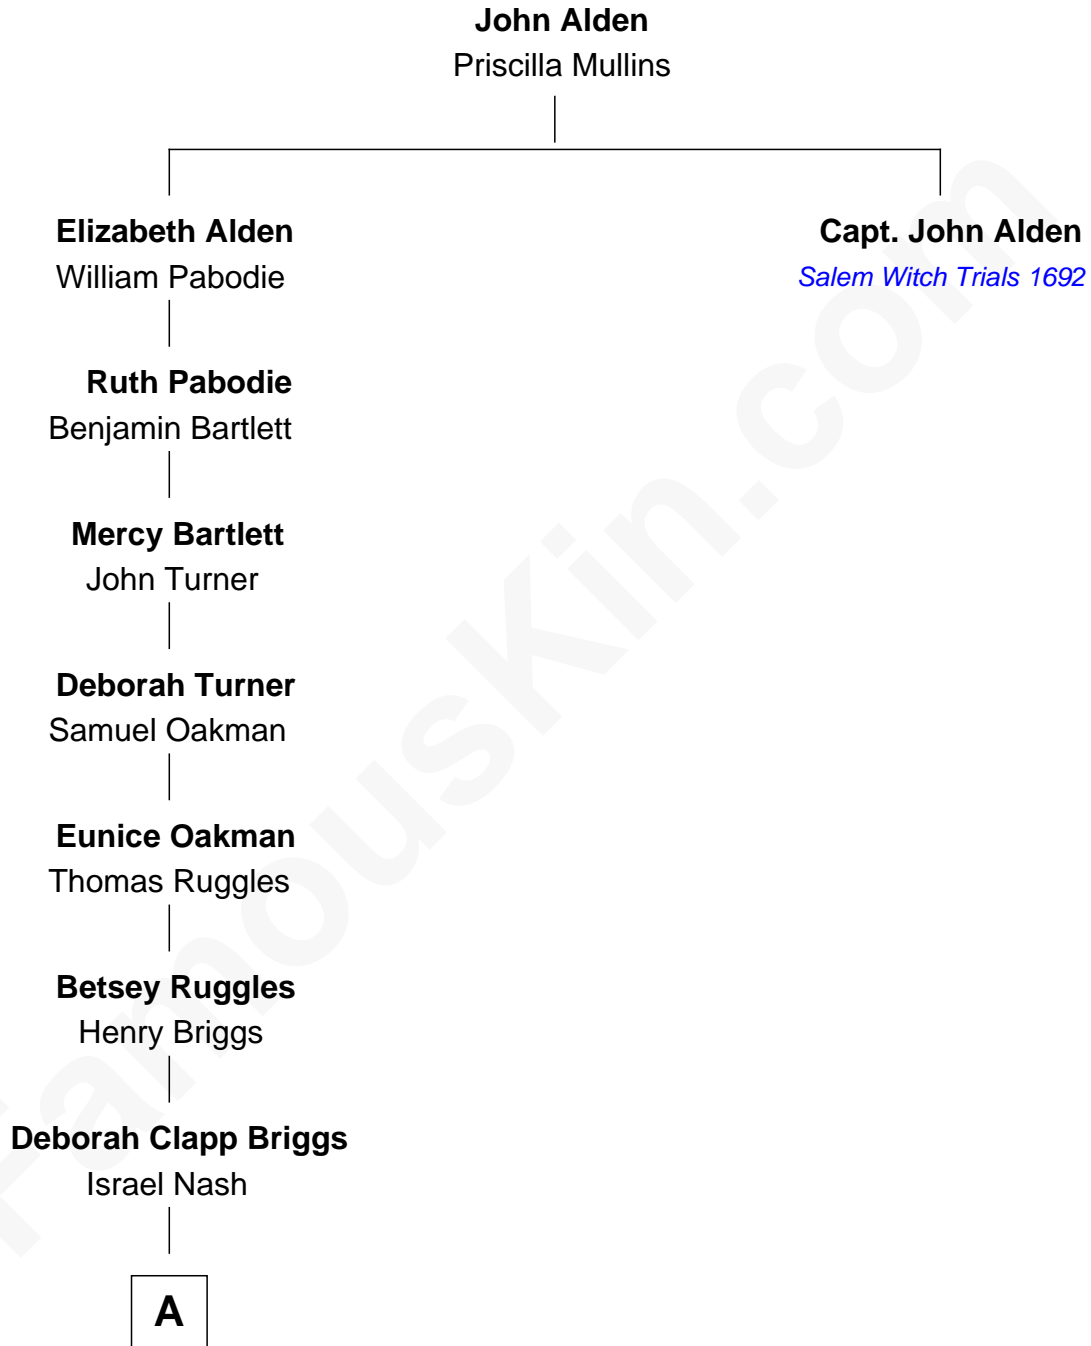

FamousKin.com Relationship Chart of

Roger Nash Baldwin

Co-Founder of the ACLU

6th great-grandnephew of

Capt. John Alden

Accused of Witchcraft, Salem 1692

A

Lucy Cushing Nash
Frank Fenno Baldwin

Roger Nash Baldwin
Co-Founder of the ACLU

FamousKin.com