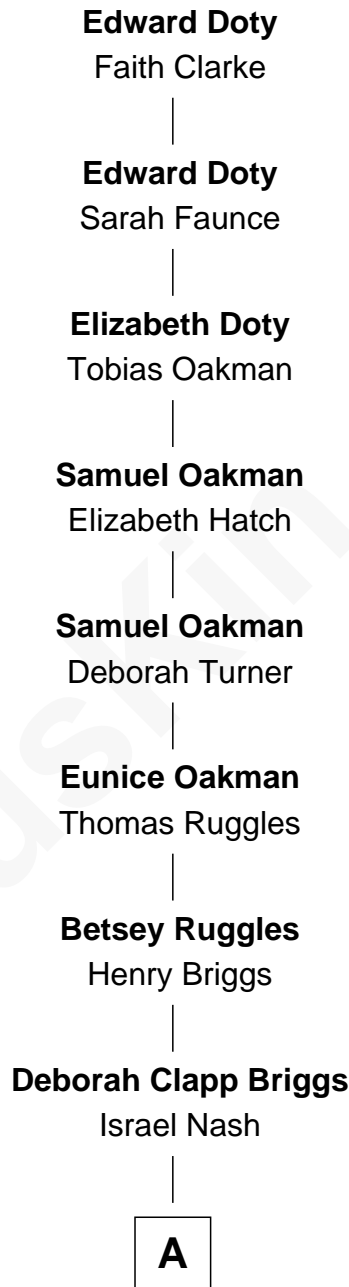

FamousKin.com Relationship Chart of

Roger Nash Baldwin

Co-Founder of the ACLU

7th Great-grandson of

Edward Doty

(c1599 - 1655) Mayflower passenger 1620

MAYFLOWER

A

Lucy Cushing Nash
Frank Fenno Baldwin

Roger Nash Baldwin
Co-Founder of the ACLU