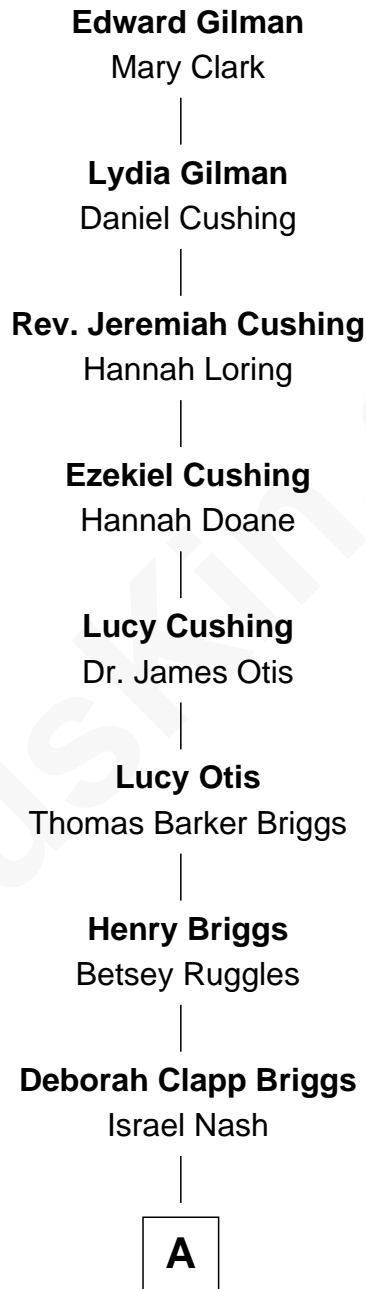

FamousKin.com Relationship Chart of

Roger Nash Baldwin

Co-Founder of the ACLU

7th Great-grandson of

Edward Gilman

(c1587 - c1653) Diligent passenger 1638

A

—
Lucy Cushing Nash
Frank Fenno Baldwin

—
Roger Nash Baldwin
Co-Founder of the ACLU

FamousKin.com