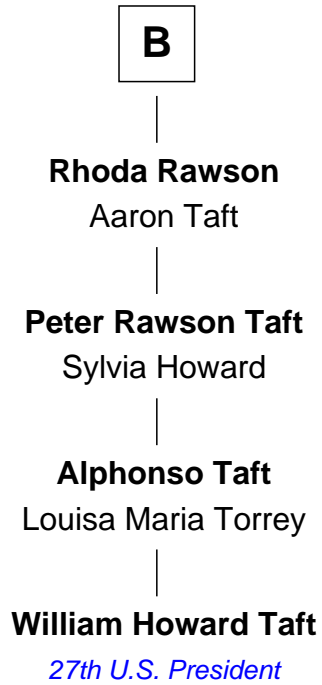

FamousKin.com Relationship Chart of

Henry de Audley

(c1175 - c1246)

19th Great-grandfather of

William Howard Taft

27th U.S. President

Henry de Audley
Bertrade de Mainwaring

Sir James de Audley
Ela Longespee

Sir Hugh I de Audley
Iseult de Mortimer

Alice de Audley
Sir Ralph de Greystoke

Sir William de Greystoke
Joan FitzHenry

Sir Ralph de Greystoke
Katherine de Clifford

Joan de Greystoke
Sir William Bowes

Sir William Bowes
Maud FitzHugh

Anne Eure

Lancelot Mansfield

John Mansfield

Elizabeth - - - - -

Elizabeth Mansfield

Rev. John Wilson

Rev. John Wilson

Sarah Hooker

Susanna Wilson

Rev. Grindall Rawson

Edmund Rawson

Elizabeth Hayward

Abner Rawson

Mary Allen

B

FamousKin.com