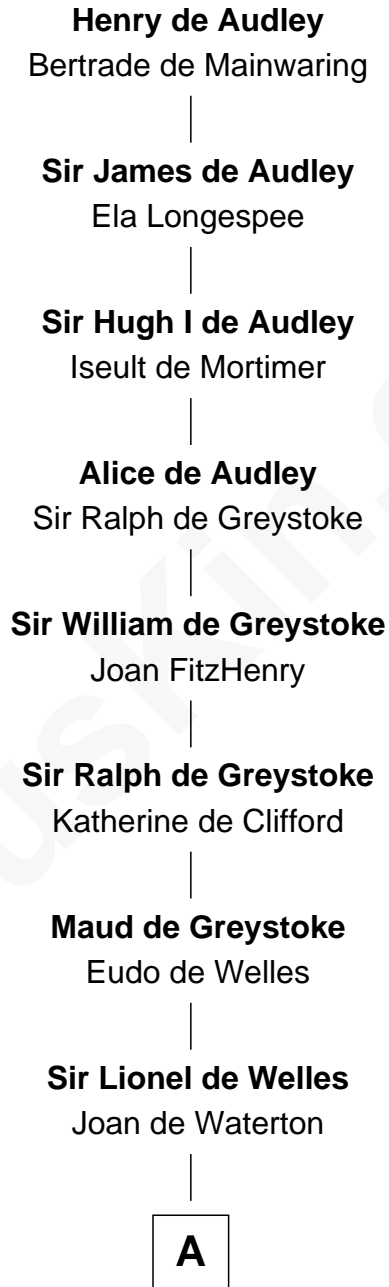

# FamousKin.com Relationship Chart of

**Henry de Audley**

(c1175 - c1246)

15th Great-grandfather of

**Thomas Nelson**

*Signer of the Declaration of Independence*

**A**

—  
**Margaret de Welles**

Sir Thomas Dymoke

—  
**Sir Robert Dymoke**

Ann Sparrow

—  
**Sir Edward Dymoke**

Anne Talboys

—  
**Frances Dymoke**

Sir Thomas Windebank

—  
**Mildred Windebank**

Robert Reade

—  
**Col. George Reade**

Elizabeth Martiau

—  
**Robert Reade**

Mary Lilly

—  
**Margaret Reade**

Thomas Nelson

—  
**William Nelson**