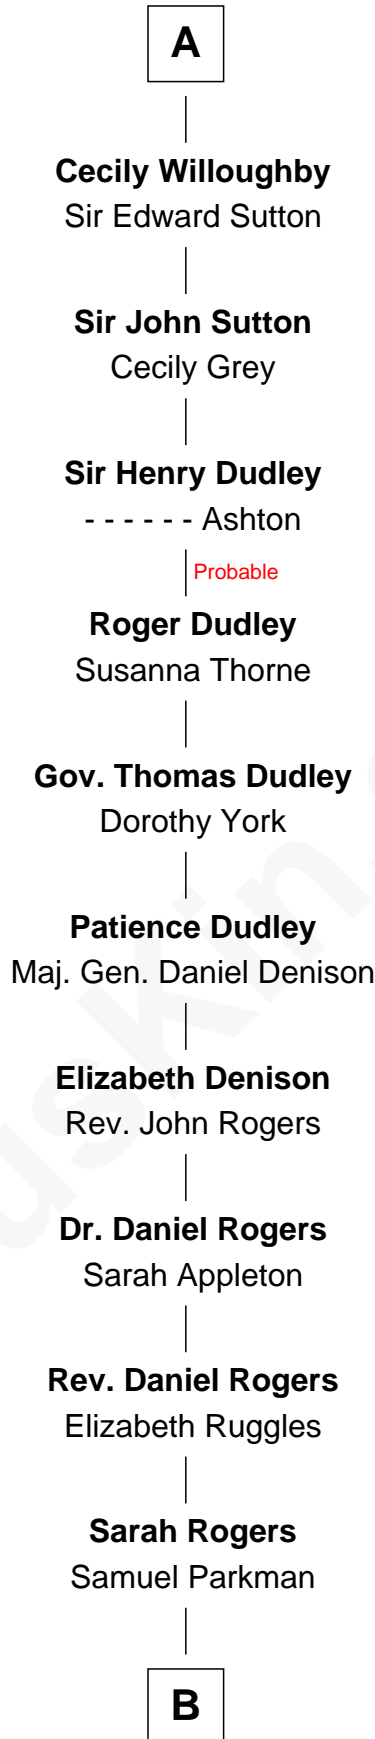

**FamousKin.com**  
**Relationship Chart of**  
**Henry de Audley**  
(c1175 - c1246)

**18th Great-grandfather of**  
**Colonel Robert Gould Shaw**  
*U.S. Civil War leader of film "Glory" fame*

**Henry de Audley**  
Bertrade de Mainwaring

**Sir James de Audley**  
Ela Longespee

**Sir Hugh I de Audley**  
Iseult de Mortimer

**Alice de Audley**  
Sir Ralph de Neville

**Sir John de Neville**  
Maude de Percy

**Sir Ralph Neville**  
Joan Beaufort

**Katherine Neville**  
Sir Thomas Strangeways

**Joan Strangeways**  
Sir William Willoughby

**A**

**B**

—  
**Elizabeth Willard Parkman**

Robert Gould Shaw

—  
**Francis George Shaw**

Sarah Blake Sturgis

—  
**Colonel Robert Gould Shaw**

*Main character in film ["Glory"](#)*