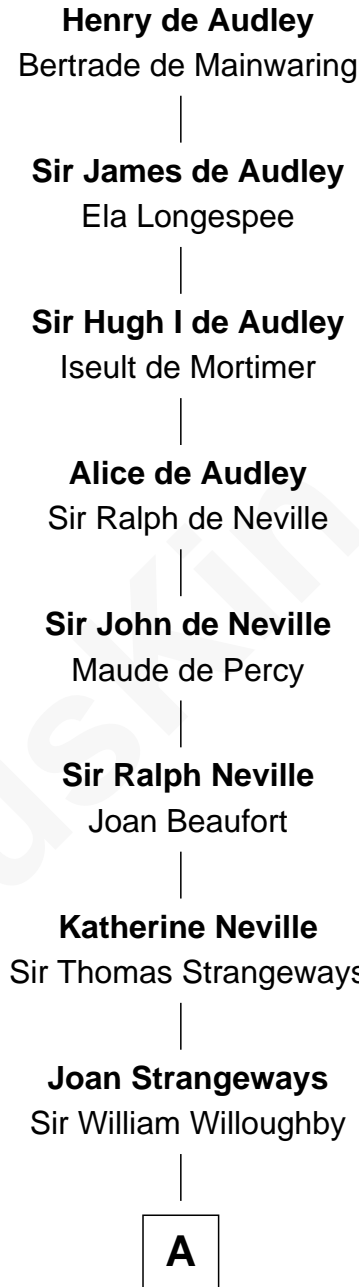

FamousKin.com Relationship Chart of

Henry de Audley

(c1175 - c1246)

20th Great-grandfather of

Tennessee Williams

Author of A Streetcar Named Desire

A

Cecily Willoughby

Sir Edward Sutton

Sir John Sutton

Cecily Grey

Sir Henry Dudley

----- Ashton

Probable

Roger Dudley

Susanna Thorne

—
Cornelius Worcester Coffin

Nancy McCorkle

—
Isabelle Coffin

Thomas Lanier Williams

—
Cornelius Coffin Williams

Edwina Dakin

—
Tennessee Williams

Author of [A Streetcar Named Desire](#)