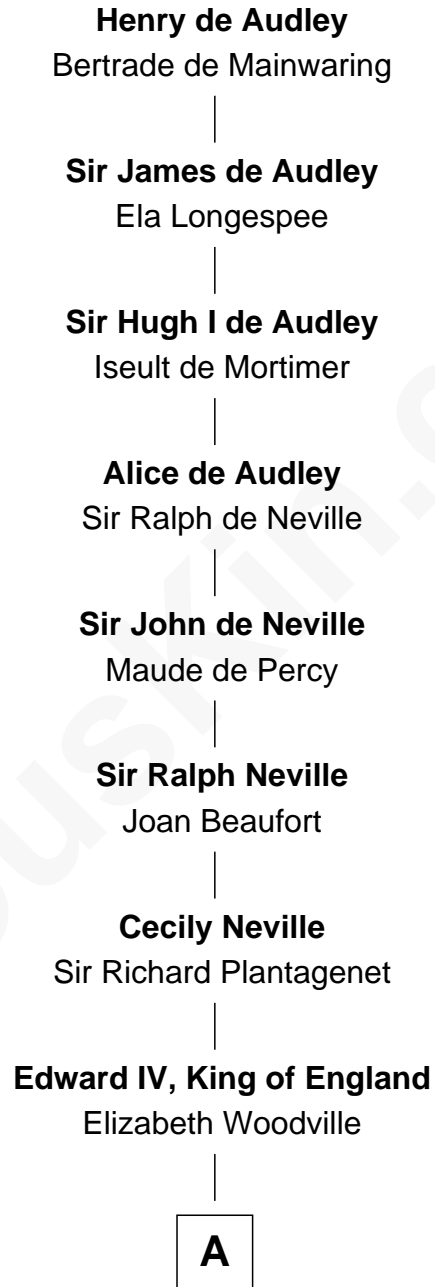

FamousKin.com Relationship Chart of

Henry de Audley

(c1175 - c1246)

19th Great-grandfather of

James Russell Lowell

American "Fireside" Poet

A

Elizabeth of York

Henry VII, King of England

Margaret Tudor

James IV, King of Scotland

James V, King of Scotland

Euphemia Elphinstone

Sir Robert Stewart

Janet Robertson

James Stewart

Margaret Stewart

Francis Moodie

Barbara Moodie

Patrick Balfour

George Balfour

Marjorie Baikie

Barbara Balfour

William Traill

William Traill

Isabel Fea

B

B

Robert Traill

Mary Whipple

Mary Whipple Traill

Keith Spence