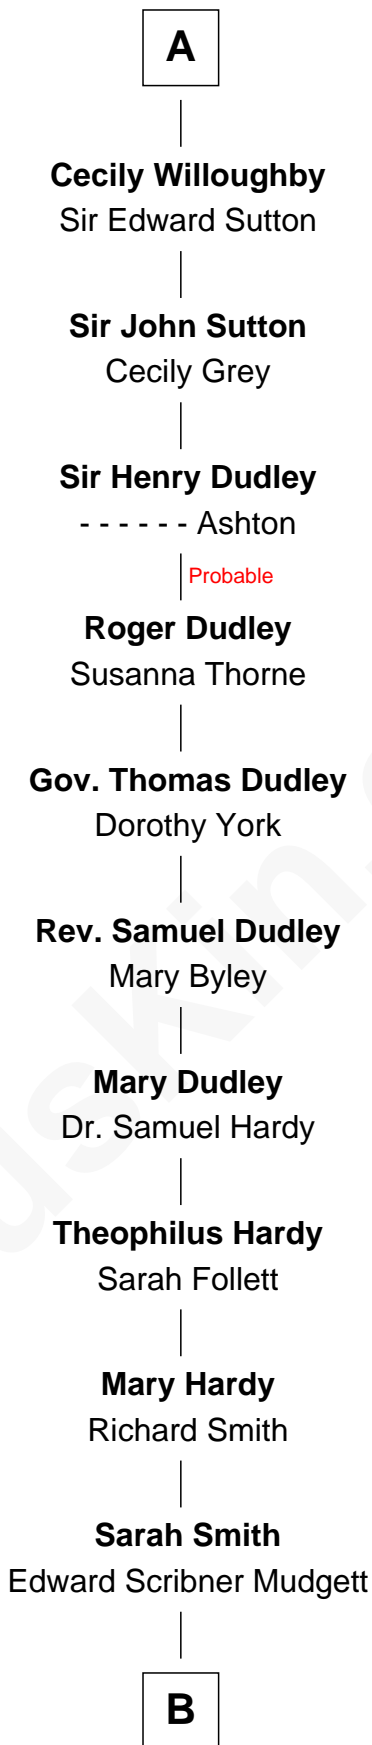

FamousKin.com Relationship Chart of

Henry de Audley

(c1175 - c1246)

19th Great-grandfather of

Dr. H. H. Holmes

Serial Killer aka "Devil in the White City"

Henry de Audley
Bertrade de Mainwaring

Sir James de Audley
Ela Longespee

Sir Hugh I de Audley
Iseult de Mortimer

Alice de Audley
Sir Ralph de Neville

Sir John de Neville
Maude de Percy

Sir Ralph Neville
Joan Beaufort

Katherine Neville
Sir Thomas Strangeways

Joan Strangeways
Sir William Willoughby

A

B

—
Samuel Mudgett

Mary Morrill

—
Scribner Mudgett

Nancy Prescott

—
Levi Horton Mudgett

Theodate Page Price