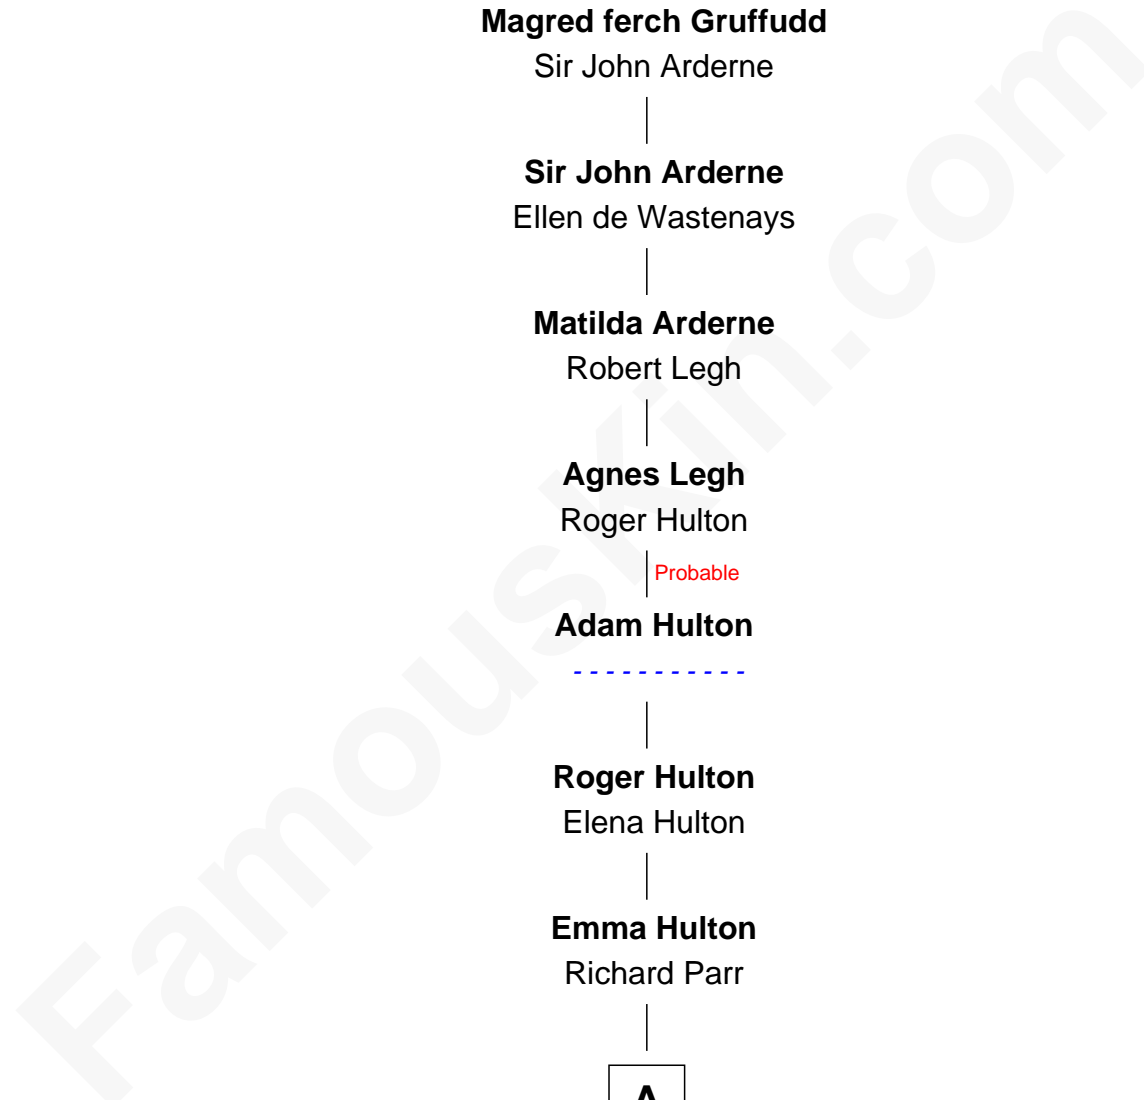

Emma de Audley

Gruffudd ap Madog

Magred ferch Gruffudd

Sir John Arderne

Sir John Arderne

Ellen de Wastenays

Matilda Arderne

Robert Legh

Agnes Legh

Roger Hulton

Probable

Adam Hulton

Roger Hulton

Elena Hulton

Emma Hulton

Richard Parr

A