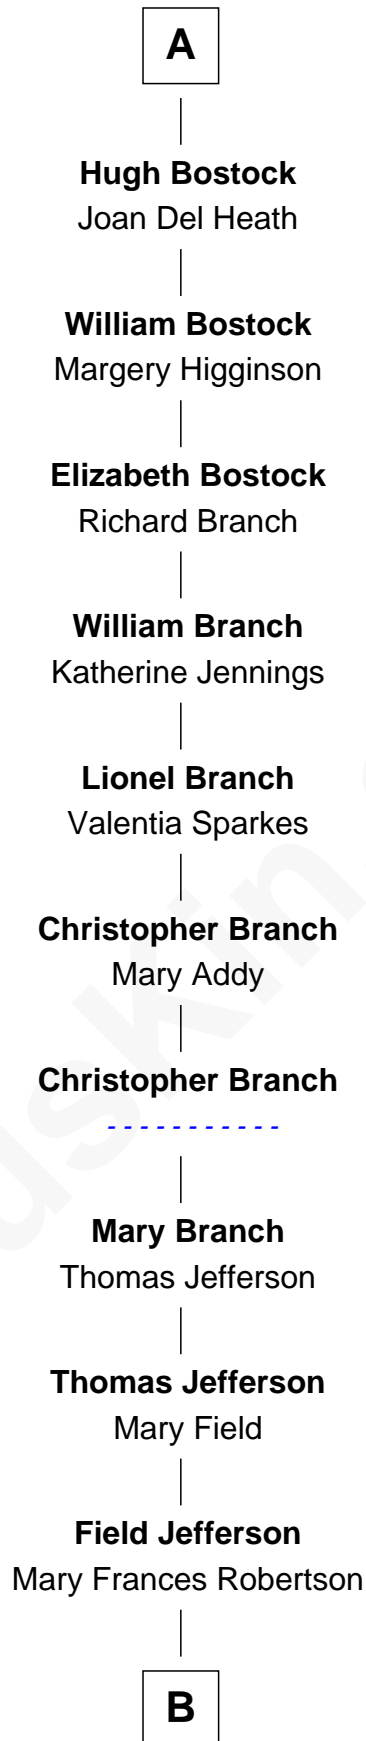

FamousKin.com Relationship Chart of

Emma de Audley

(- c1278)

23rd Great-grandmother of

Jennifer Lawrence

Movie Actress

Emma de Audley

Gruffudd ap Madog

Magred ferch Gruffudd

Sir John Arderne

Agnes Arderne

Sir John Whetenhall

Margaret Whetenhall

Adam de Bostock

Adam de Bostock

Janet Bradshaw

Sir Ralph Bostock

Isabell Lawton

Sir Adam de Bostock

Elizabeth Venables

Nicholas Bostock

Catherine Moberly

A

B

|
John Robertson Jefferson

Elizabeth Broome

| Probable

Nancy Ann Jefferson

Samuel L. Steger

|
William R. Steger

Sarah Agee

|
Samuel Jefferson Steger