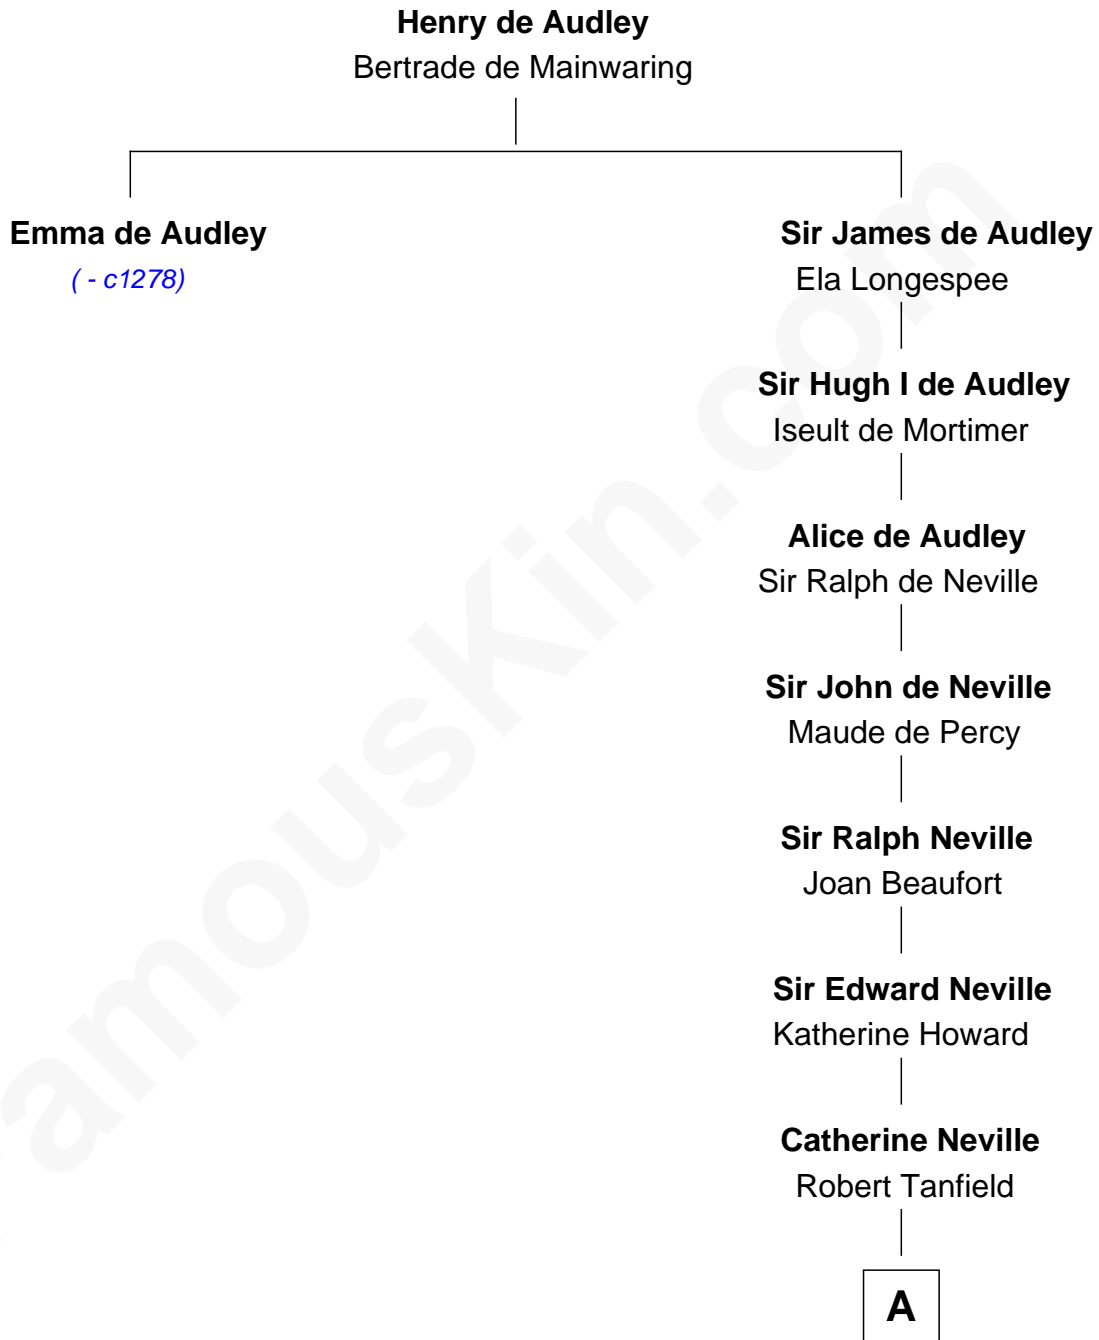

FamousKin.com Relationship Chart of

Emma de Audley

(- c1278)

14th great-grandaunt of

Thomas Jefferson

3rd U.S. President and Signer of the Declaration of Independence

A

William Tanfield
Elizabeth Stavely

Frances Tanfield
Bridget Cave

Anne Tanfield
Clement Vincent

Elizabeth Vincent
Richard Lane

Dorothy Lane
William Randolph

Richard Randolph
Elizabeth Ryland

Col. William Randolph
Mary Isham

Isham Randolph
Jane Rogers

Jane Randolph
Peter Jefferson

Thomas Jefferson
3rd U.S. President