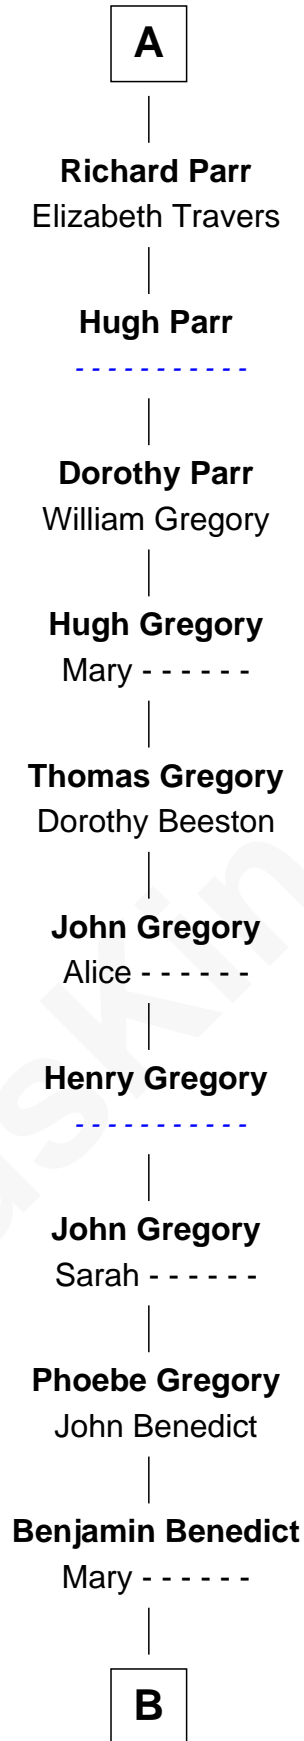

FamousKin.com
Relationship Chart of
Emma de Audley
 (- c1278)

21st Great-grandmother of

Homer G. Balcom
Designer of the Empire State Building

Emma de Audley

Gruffudd ap Madog

Magred ferch Gruffudd

Sir John Arderne

Sir John Arderne

Ellen de Wastenays

Matilda Arderne

Robert Legh

Agnes Legh

Roger Hulton

Adam Hulton

Roger Hulton

Elena Hulton

Emma Hulton

Richard Parr

A

B

—
Amos Benedict
Martha Sturtevant

—
Isaac Benedict
Elizabeth Burchard

—
Huldah Benedict
Isaac D. Gage

—
Dr. Moses B. Gage
Ann Maria Davis

—
Frances Mariam Gage
Mahlon Balcom

—
Homer G. Balcom
Empire State Building