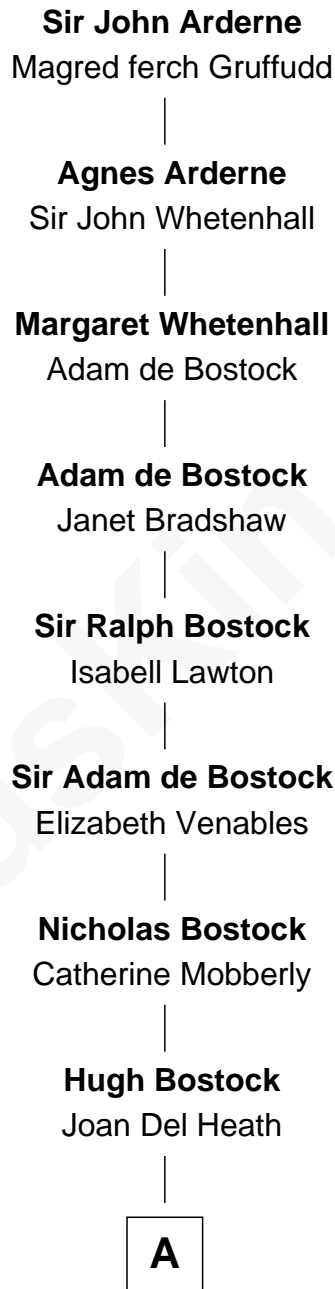

FamousKin.com

Relationship Chart of

John Arderne

22nd Great-grandfather of

Truman Capote
Author of In Cold Blood

A

William Bostock
Margery Higginson

Elizabeth Bostock
Richard Branch

William Branch
Katherine Jennings

Lionel Branch
Valentia Sparkes

Christopher Branch
Mary Addy

Thomas Branch
Elizabeth - - - - -

Thomas Branch
Elizabeth Archer

Tabitha Branch
Henry Mitchell

Thomas Mitchell
Amy Goodwynne

Lockett Mitchell
Sarah - - - - -

B

B

—
Mary Mitchell

John Brewer

—
Anne Reid Brewer

David Kendall

—
Susan M. Kendall

Oscar FitzAlan Knox

—
John Brewer Knox

Lula Margaret Dinkins

—
Mabel Knox

Archulus Persons

—
Archulus Persons

Lillie May Faulk

—
Truman Capote