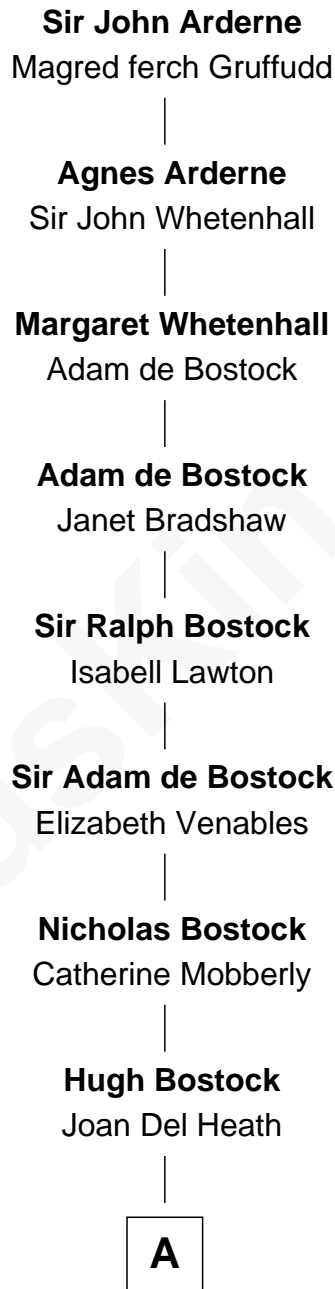

FamousKin.com

Relationship Chart of

John Arderne

22nd Great-grandfather of

Jennifer Lawrence
Movie Actress

B

Nancy Ann Jefferson

Samuel L. Steger

William R. Steger

Sarah Agee

Samuel Jefferson Steger

Ida Louisa O'Banion

Bessie Steger

Francis Marion Lawrence

David V. Lawrence

Doris Shrader