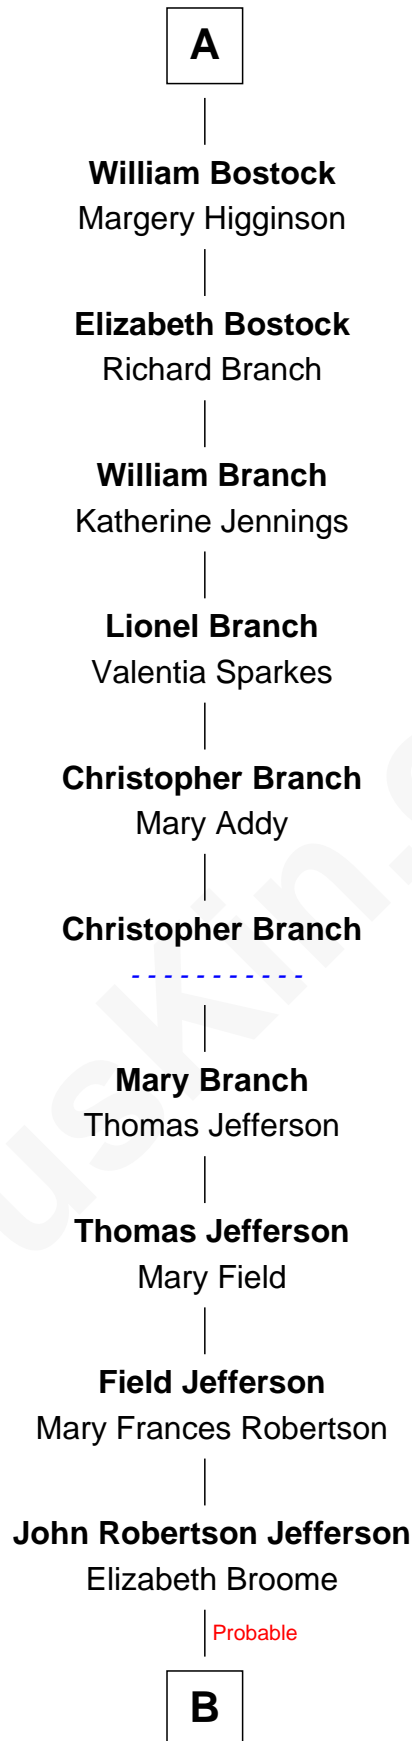

FamousKin.com

Relationship Chart of

John Arderne

22nd Great-grandfather of

Jennifer Lawrence
Movie Actress

B

Nancy Ann Jefferson

Samuel L. Steger

William R. Steger

Sarah Agee

Samuel Jefferson Steger

Ida Louisa O'Banion

Bessie Steger

Francis Marion Lawrence

David V. Lawrence

Doris Shrader