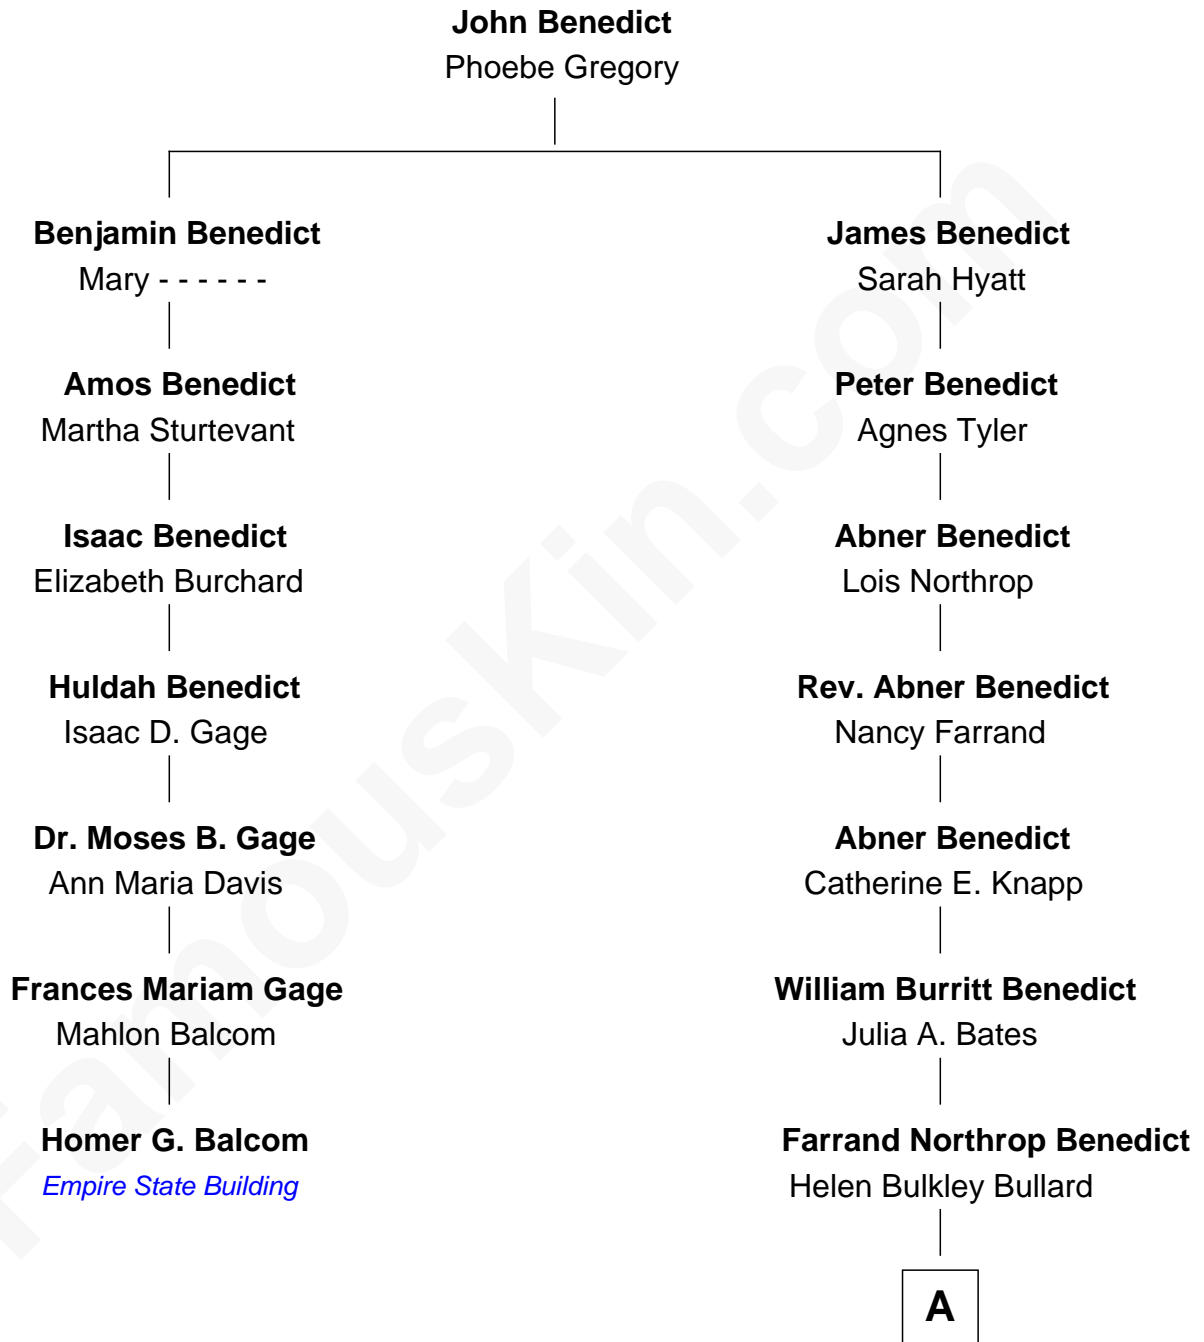

FamousKin.com

Relationship Chart of

Homer G. Balcom

Designer of the Empire State Building

6th cousin 3 times removed of

Michael Bennet

U.S. Senator from Colorado

A

Phoebe Benedict

Douglas Joseph Bennet

Douglas Joseph Bennet

Susanne Christine Klejman

Michael Bennet

U.S. Senator from Colorado

FamousKin.com