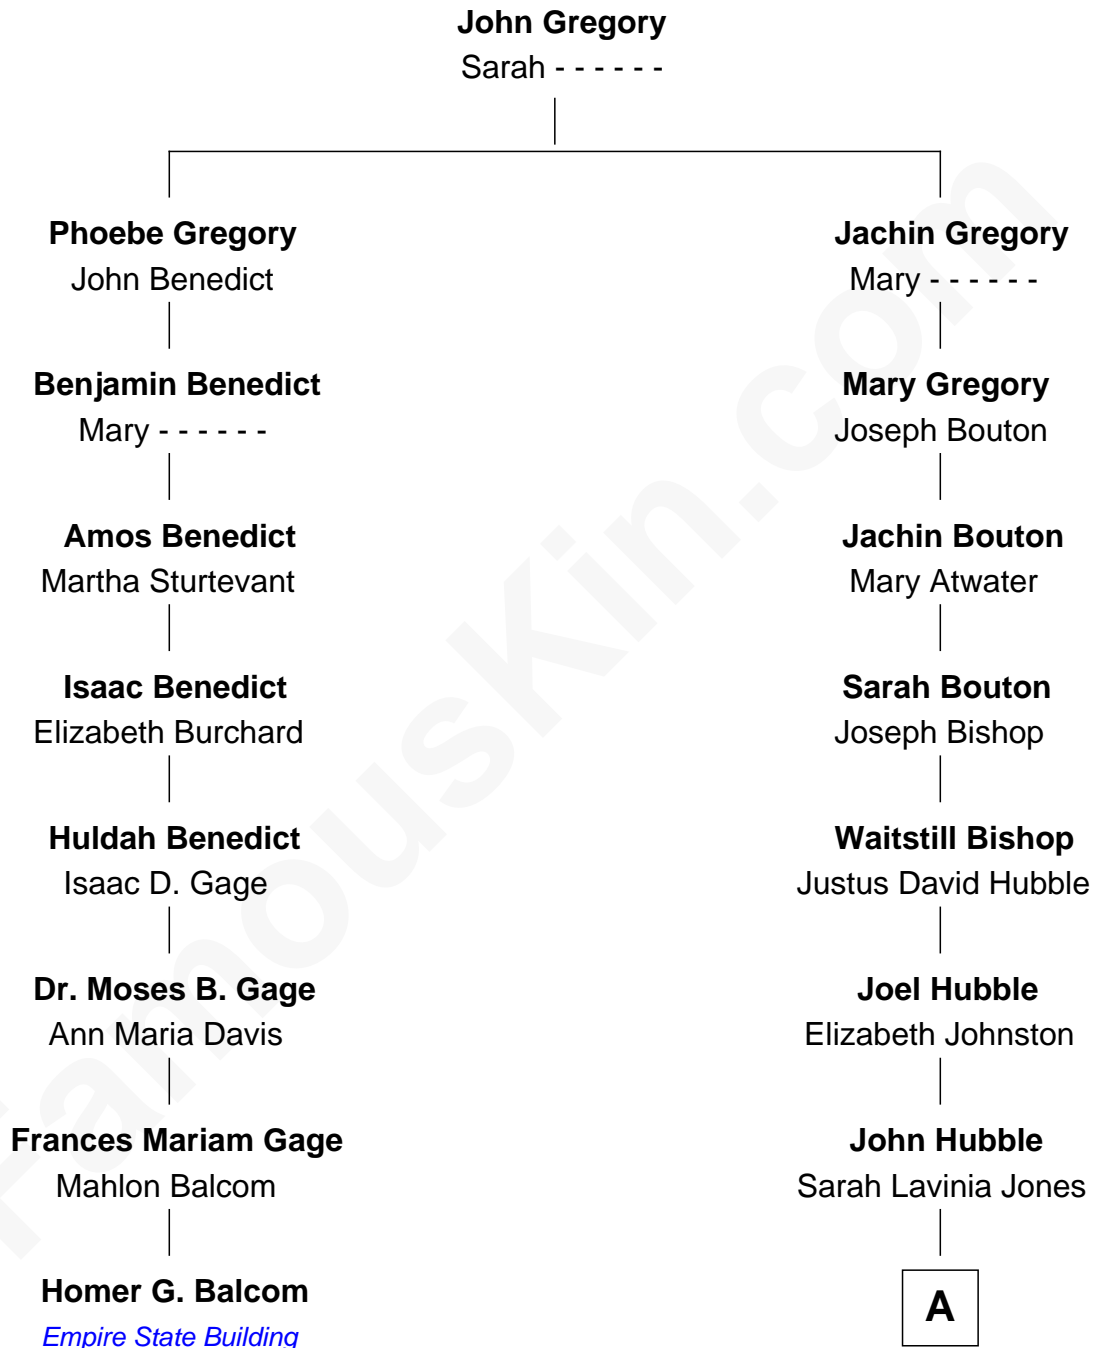

FamousKin.com

Relationship Chart of

Homer G. Balcom

Designer of the Empire State Building

7th cousin 2 times removed of

Edwin Hubble

Astronomer

A

—
Martin Jones Hubble

Mary Jane Powell

—
John Powell Hubble

Virginia Lee James

—
Edwin Hubble

Astronomer

FamousKin.com