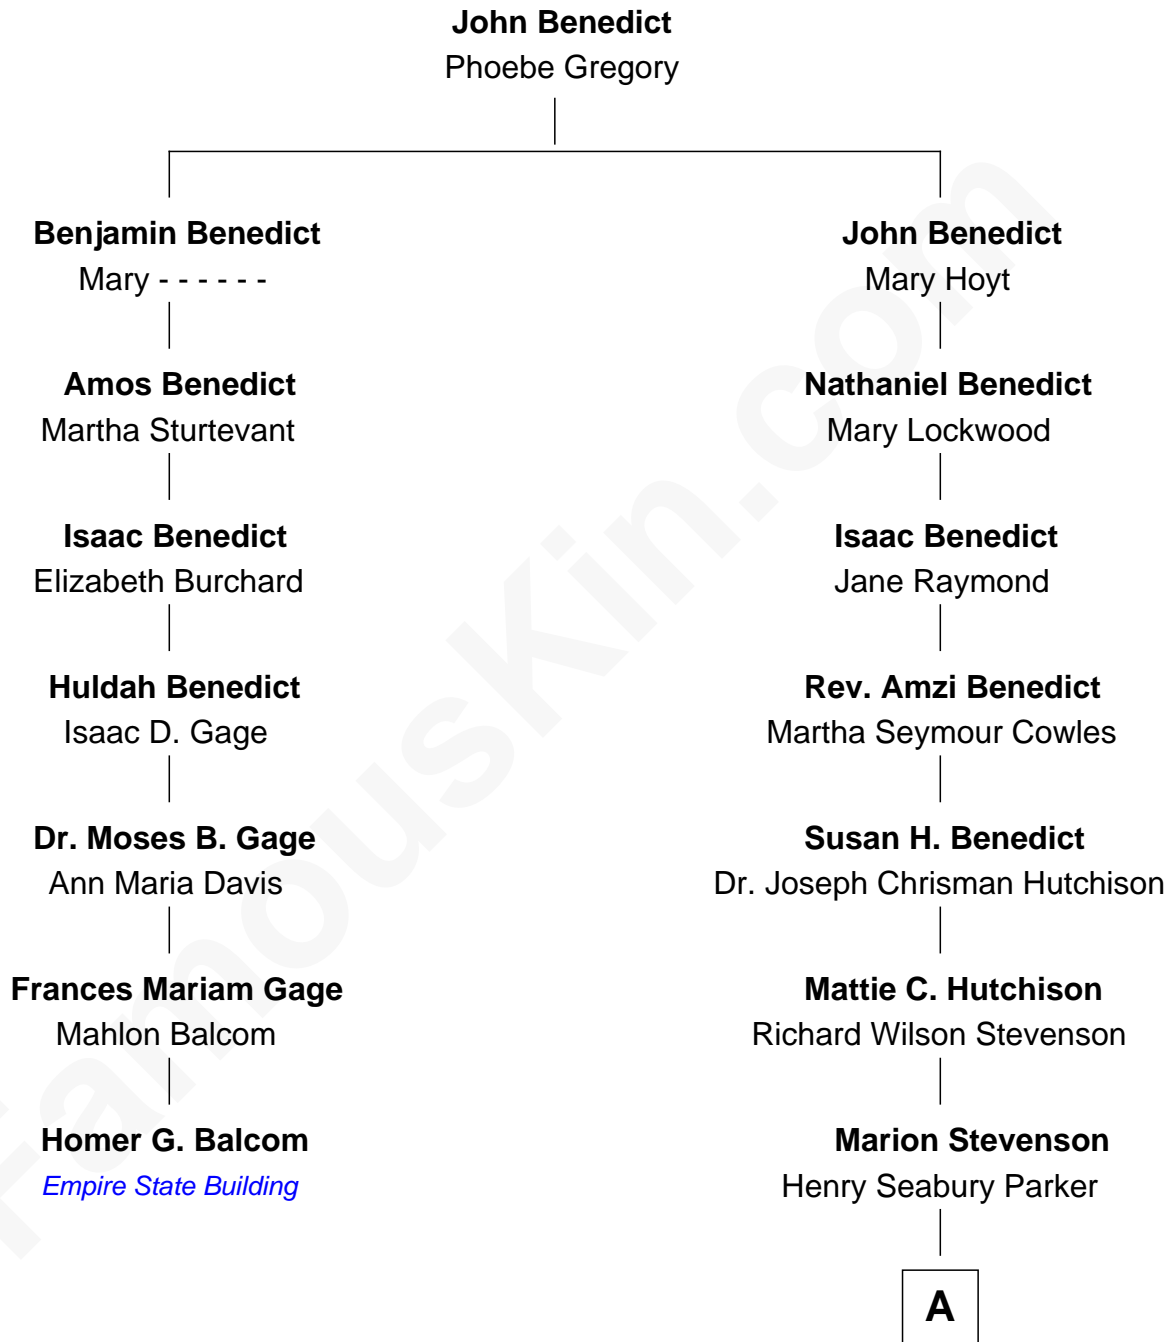

FamousKin.com

Relationship Chart of

Homer G. Balcom

Designer of the Empire State Building

6th cousin 2 times removed of

Parker Stevenson

TV and Movie Actor

A

Richard Stevenson Parker

Sarah Meade Price

Parker Stevenson

TV and Movie Actor

FamousKin.com