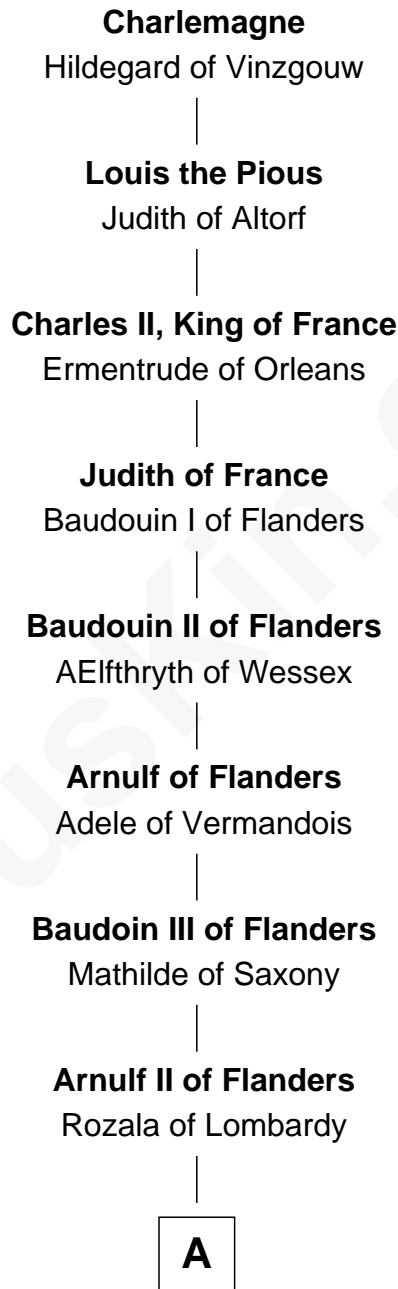

FamousKin.com Relationship Chart of

Homer G. Balcom

Designer of the Empire State Building

38th Great-grandson of

Charlemagne

King of the Franks

A

Baudoin IV of Flanders